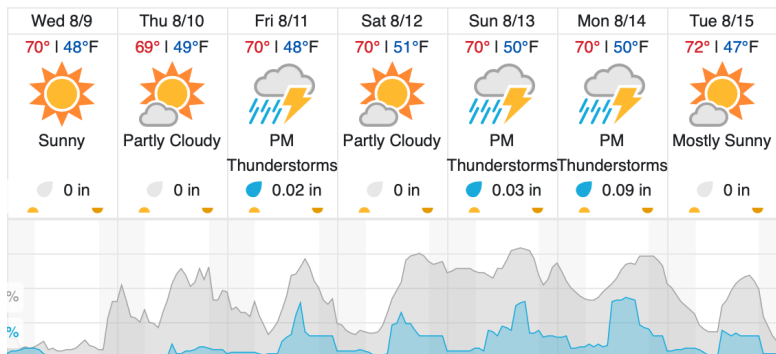

Fraser, CO (WLOU)