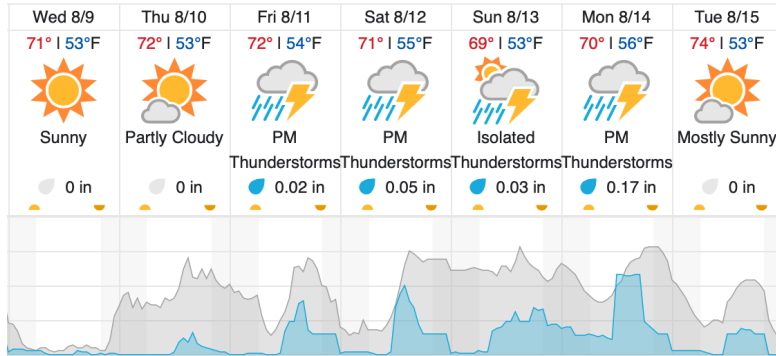

D13 | WLOU (West St. Louis Creek)

1	2	3	4	5	6	7	8	9	10	11	12	13	14

Flown: 0% (0/14)

Green: 0% (0/14)

Yellow: 0% (0/14)

Red: 0% (0/14)

Weather Forecast

Nederland, CO (NIWO)