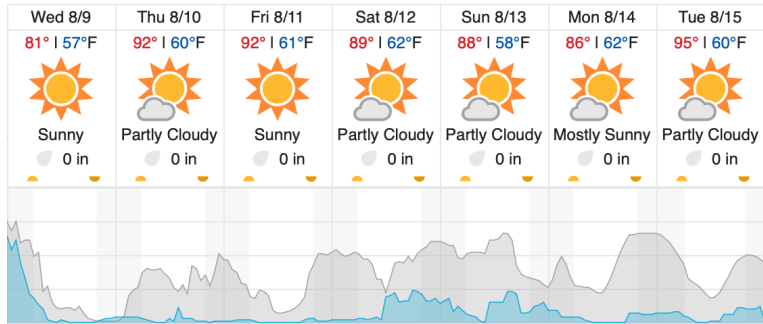

Nederland, CO (NIWO)

Allenspark, CO (RMNP)

Fraser, CO (WLOU)

Vernon, CO (ARIK)

source: wunderground.com

Flight Collection Plan for August 9th 2023

Flyority 1

Collection Area: Niwot Ridge Mountain Research Station (NIWO)