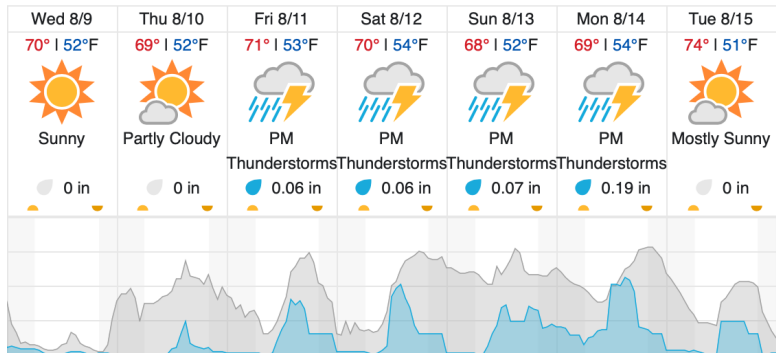

Allenspark, CO (RMNP)