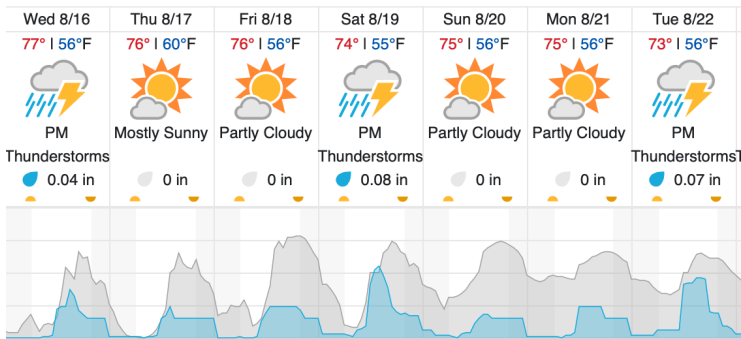

41	42	43	44	45	46	47	48	49	50	51	52

Flown: 83% (43/52)
Green: 83% (43/52)
Yellow: 0% (0/52)
Red: 0% (0/52)

D13 | WLOU (West St. Louis Creek)

1	2	3	4	5	6	7	8	9	10	11	12	13	14

Flown: 0% (0/14)
Green: 0% (0/14)
Yellow: 0% (0/14)
Red: 0% (0/14)

Weather Forecast
Nederland, CO (NIWO)