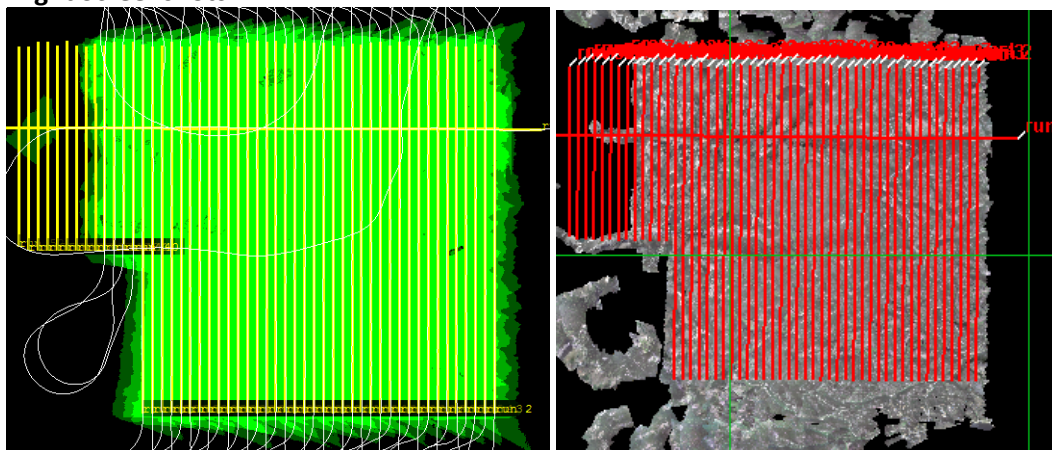

Summary

With clear skies throughout the front range, the crew was able to get airborne and collect 42 lines and a cross strip of the NIWO flight box in severe clear sky conditions.

Concerns

None

Comments

None

Daily Coverage

Estimated Cloud Cover Key

Green:	Yellow:	Red:
0-10%	11-50%	>50%

D13|NIWO

Line #	2	3	4	5	6	7	8	9	10	11	12	13	14	15	16	17	18	19	20	21	
Lidar	✓	✓	✓	✓	✓	✓	✓	✓	✓	✓	✓	✓	✓	✓	✓	✓	✓	✓	✓	✓	✓
Spectrometer	✓	✓	✓	✓	✓	✓	✓	✓	✓	✓	✓	✓	✓	✓	✓	✓	✓	✓	✓	✓	✓
Camera	✓	✓	✓	✓	✓	✓	✓	✓	✓	✓	✓	✓	✓	✓	✓	✓	✓	✓	✓	✓	✓
Cloud Cover																					

Line #	42	43
Lidar	✓	✓
Spectrometer	✓	✓
Camera	✓	✓
Cloud Cover		

Total number of lines flown: 42

Flight Screenshots

Pictures

NIWOT tower site

Cumulative Domain Coverage

D13 | NIWO (Niwot Ridge Mountain Research Station)