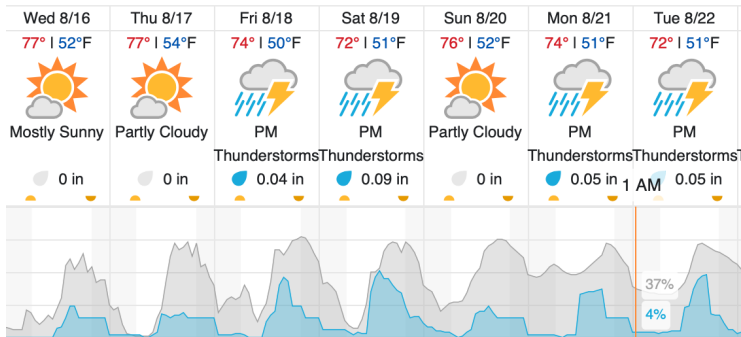

Summary

With clear skies throughout the front range, the crew was able to get airborne and collect 42 lines and a cross strip of the NIWO flight box in severe clear sky conditions.

Concerns

None

Comments

None

1	2	3	4	5	6	7	8	9	10	11	12	13	14	15	16	17	18	19	20
21	22	23	24	25	26	27	28	29	30	31	32	33	34	35	36	37	38	39	40

41	42	43	44	45	46	47	48	49	50	51	52
----	----	----	----	----	----	----	----	----	----	----	----

Flown: 83% (43/52)
 Green: 83% (43/52)
 Yellow: 0% (0/52)
 Red: 0% (0/52)

D13 | WLOU (West St. Louis Creek)

1	2	3	4	5	6	7	8	9	10	11	12	13	14
---	---	---	---	---	---	---	---	---	----	----	----	----	----

Flown: 0% (0/14)
 Green: 0% (0/14)
 Yellow: 0% (0/14)
 Red: 0% (0/14)

Weather Forecast
 Nederland, CO (NIWO)

Allenspark, CO (RMNP)

Fraser, CO (WLOU)

Cloud Cover (%)	Chance of Precip. (%)
-----------------	-----------------------

source: wunderground.com

Flight Collection Plan for August 16th 2023