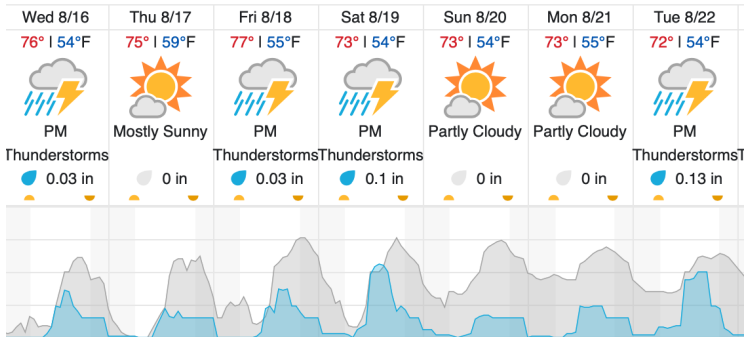

Summary

With clear skies throughout the front range, the crew was able to get airborne and collect 42 lines and a cross strip of the NIWO flight box in severe clear sky conditions.

Concerns

None

Comments

None

1	2	3	4	5	6	7	8	9	10	11	12	13	14	15	16	17	18	19	20
21	22	23	24	25	26	27	28	29	30	31	32	33	34	35	36	37	38	39	40

41	42	43	44	45	46	47	48	49	50	51	52
----	----	----	----	----	----	----	----	----	----	----	----

Flown: 83% (43/52)
 Green: 83% (43/52)
 Yellow: 0% (0/52)
 Red: 0% (0/52)

D13 | WLOU (West St. Louis Creek)

1	2	3	4	5	6	7	8	9	10	11	12	13	14
---	---	---	---	---	---	---	---	---	----	----	----	----	----

Flown: 0% (0/14)
 Green: 0% (0/14)
 Yellow: 0% (0/14)
 Red: 0% (0/14)

Weather Forecast
 Nederland, CO (NIWO)

Allenspark, CO (RMNP)

Fraser, CO (WLOU)

Cloud Cover (%)	Chance of Precip. (%)
-----------------	-----------------------

source: wunderground.com

Flight Collection Plan for August 16th 2023