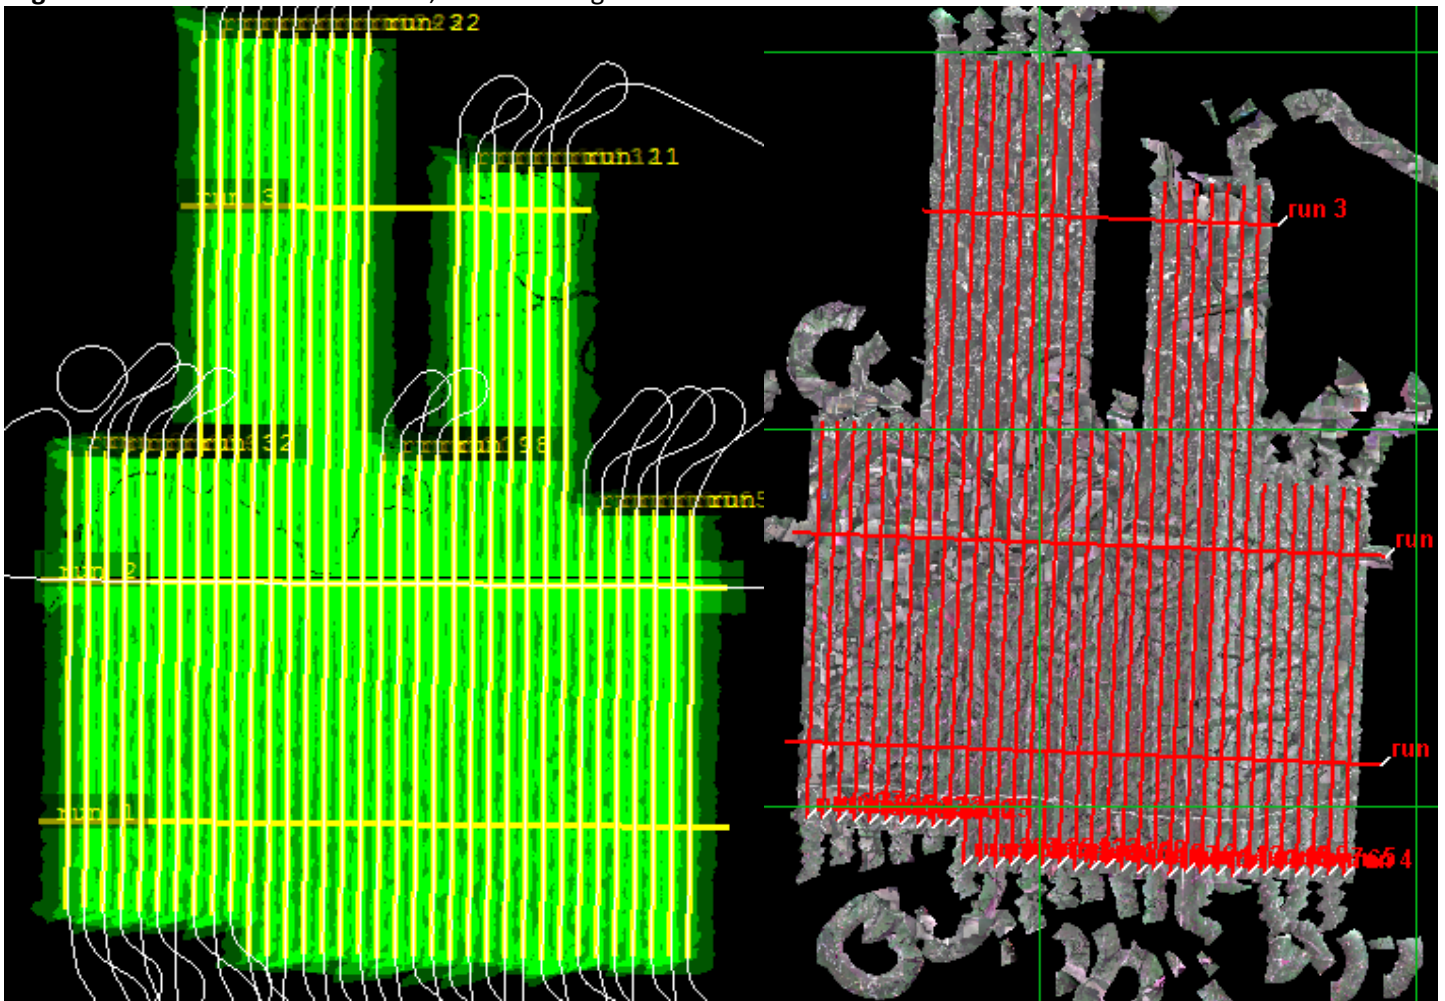

Line #	24	25	26	27	28	29	30	31	32	33	34	35	36	37	38
Lidar	✓	✓	✓	✓	✓	✓	✓	✓	✓	✓	✓	✓	✓	✓	✓
Spectrometer	✓	✓	✓	✓	✓	✓	✓	✓	✓	✓	✓	✓	✓	✓	✓
Camera	✓	✓	✓	✓	✓	✓	✓	✓	✓	✓	✓	✓	✓	✓	✓
Cloud Cover															

Total number of lines flown: 35

Pictures

Above and Below: Looking west and east from the middle of the KONZ-KONA flight box on a severe clear collect day.

Flight Screenshots: Lidar on the left, NIS on the right

Cumulative Domain Coverage