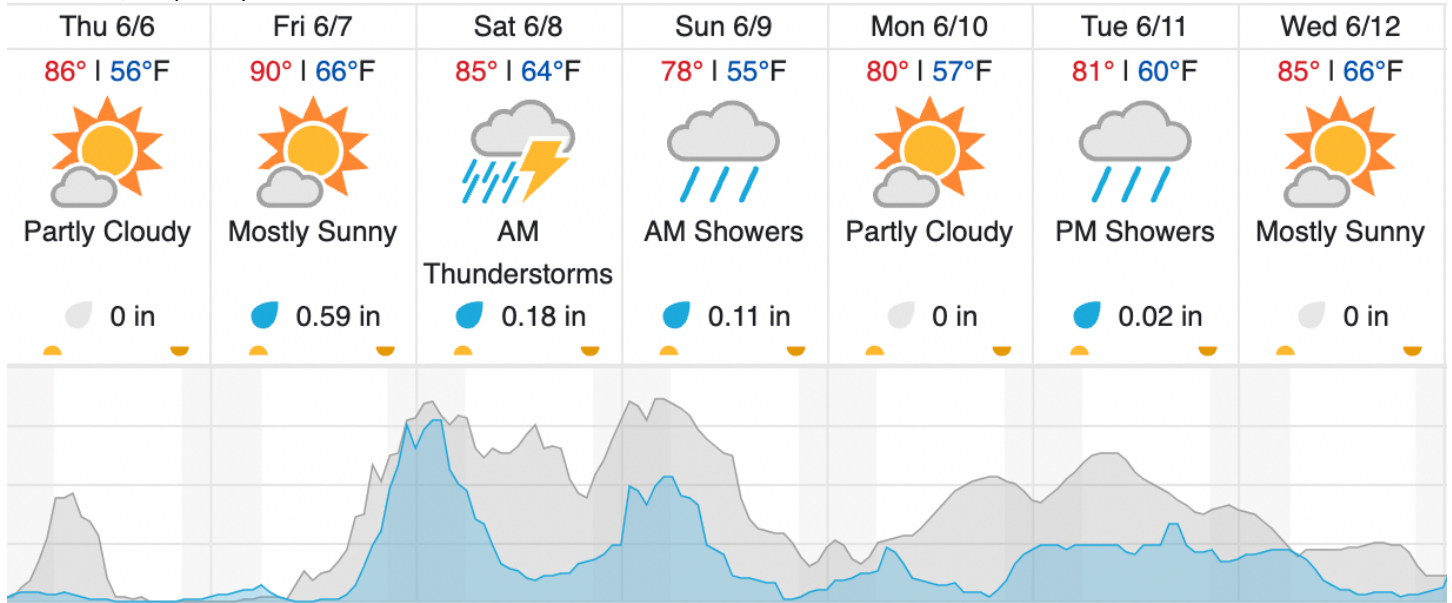

Weather Forecast

Lawrence, KS (UKFS)