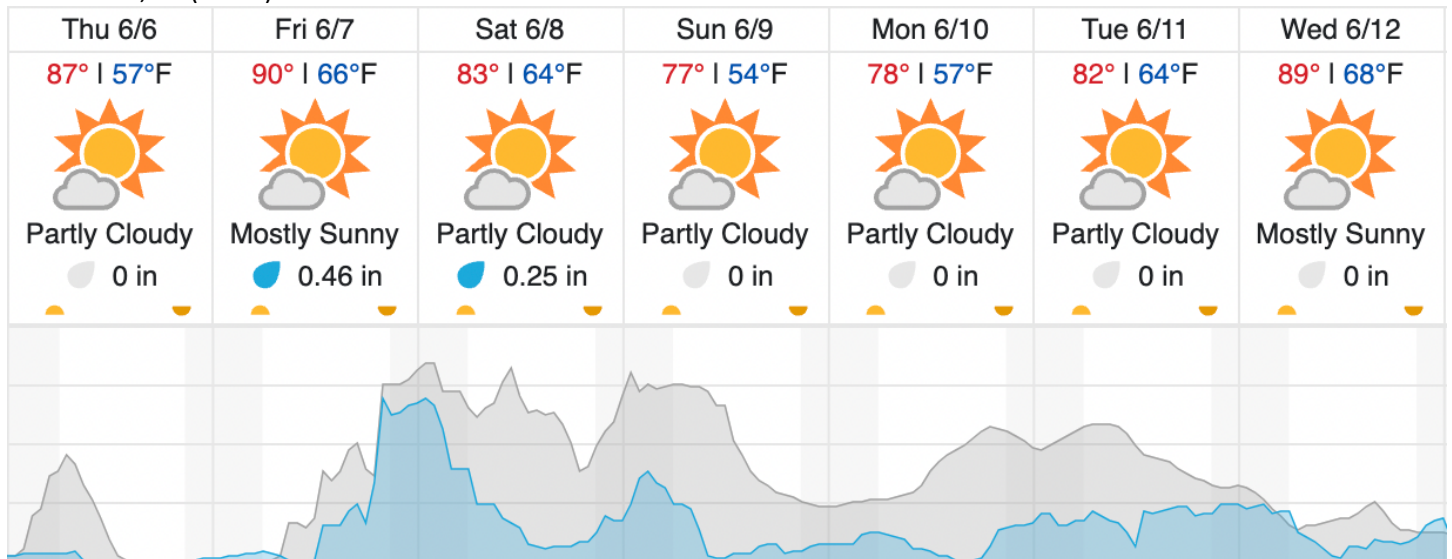

Green: 0% (0/25)

Yellow: 0% (0/25)

Red: 0% (0/25)

Weather Forecast

Lawrence, KS (UKFS)

Manhattan, KS (MCDI)

source: wunderground.com

Flight Collection Plan for June 6 2024