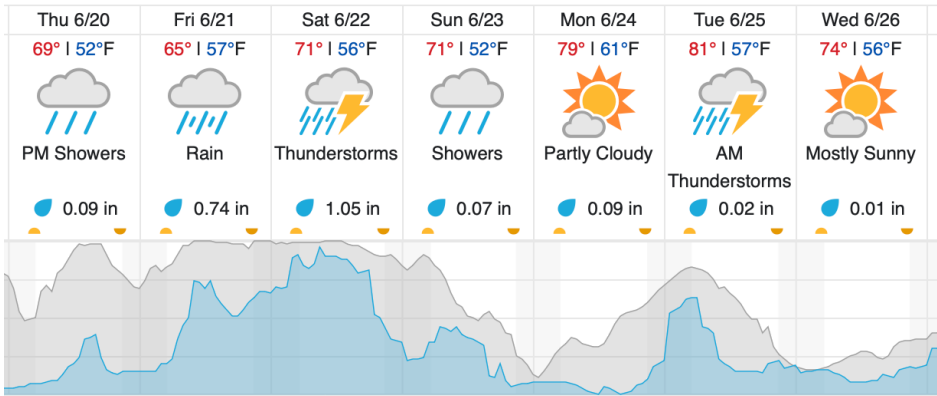

Flown: 0% (0/25)
 Green: 0% (0/25)
 Yellow: 0% (0/25)
 Red: 0% (0/25)

D05 | STEI_TREE_P2 (Steigerwaldt Land Services and Treehaven Priority 2)

27	28	29	30	31	32	33	34	35	36	37	38	39	40	41	42	43	44
----	----	----	----	----	----	----	----	----	----	----	----	----	----	----	----	----	----

Flown: 0% (0/18)
 Green: 0% (0/18)
 Yellow: 0% (0/18)
 Red: 0% (0/18)

D05 | UNDE (University of Notre Dame Environmental Research Center)

2	3	4	5	6	7	8	9	10	11	12	13	14	15	16	17	18	19	20	21	
22	23	24	25	26	27	28	29													

Flown: 0% (0/28)
 Green: 0% (0/28)
 Yellow: 0% (0/28)
 Red: 0% (0/28)

Weather Forecast

Boulder Junction, WI (UNDE, LIRO)

Tomahawk, WI (STEI)

Wausau, WI (KAUW)

Cloud Cover (%)	Chance of Precip. (%)
-----------------	-----------------------