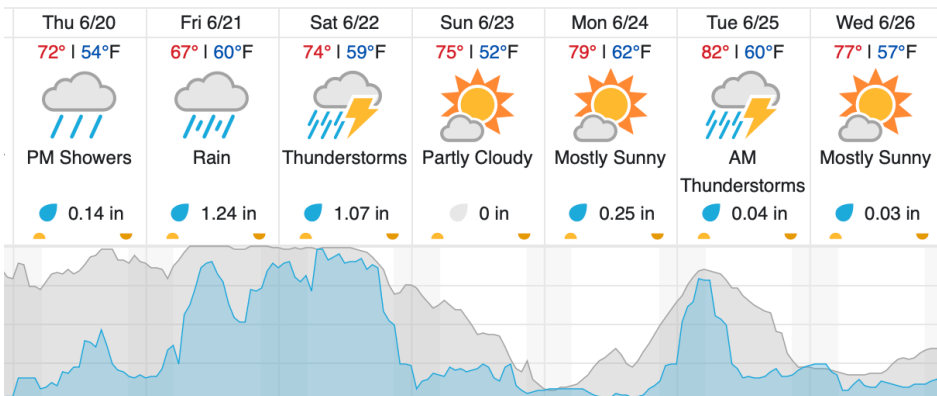

Flown: 0% (0/25)
 Green: 0% (0/25)
 Yellow: 0% (0/25)
 Red: 0% (0/25)

D05 | STEI_TREE_P2 (Steigerwaldt Land Services and Treehaven Priority 2)

27	28	29	30	31	32	33	34	35	36	37	38	39	40	41	42	43	44
----	----	----	----	----	----	----	----	----	----	----	----	----	----	----	----	----	----

Flown: 0% (0/18)
 Green: 0% (0/18)
 Yellow: 0% (0/18)
 Red: 0% (0/18)

D05 | UNDE (University of Notre Dame Environmental Research Center)

2	3	4	5	6	7	8	9	10	11	12	13	14	15	16	17	18	19	20	21	
22	23	24	25	26	27	28	29													

Flown: 0% (0/28)
 Green: 0% (0/28)
 Yellow: 0% (0/28)
 Red: 0% (0/28)

Weather Forecast

Boulder Junction, WI (UNDE, LIRO)

Tomahawk, WI (STEI)

Wausau, WI (KAUW)

Cloud Cover (%)	Chance of Precip. (%)
-----------------	-----------------------