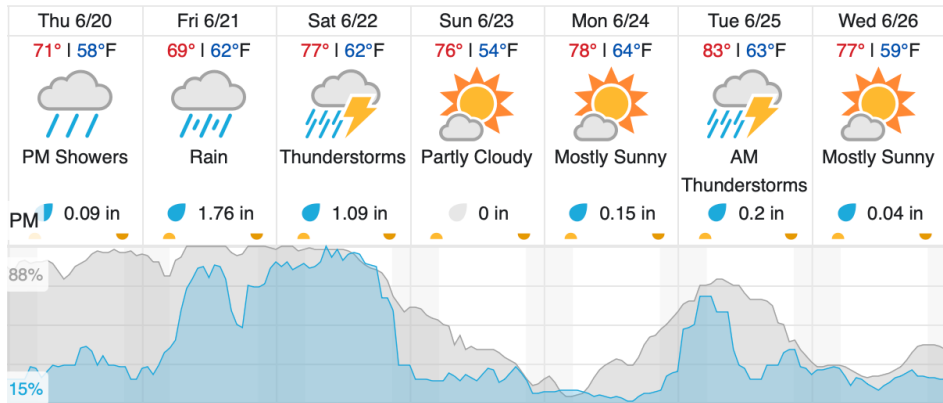

Flown: 0% (0/28)
 Green: 0% (0/28)
 Yellow: 0% (0/28)
 Red: 0% (0/28)

Weather Forecast

Boulder Junction, WI (UNDE, LIRO)

Tomahawk, WI (STEI)

Wausau, WI (KAUW)

Cloud Cover (%)	Chance of Precip. (%)
-----------------	-----------------------