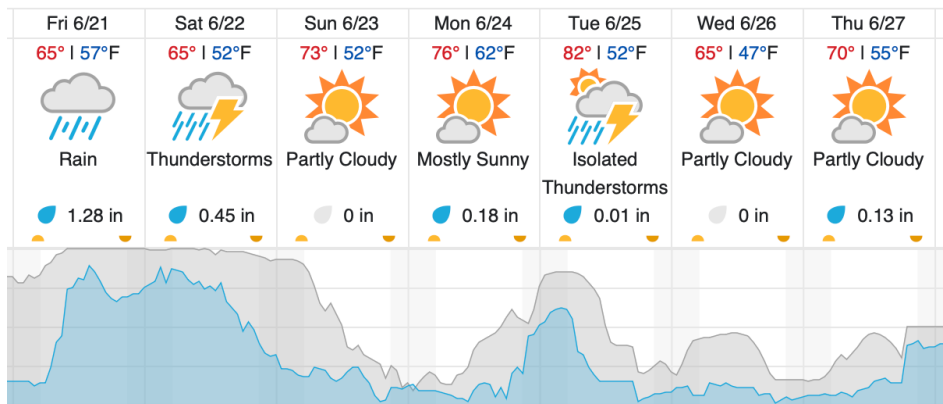

D05|STEI_TREE_P1 (Steigerwaldt Land Services and Treehaven Priority 1)

2	3	4	5	6	7	8	9	10	11	12	13	14	15	16	17	18	19	20	21
22	23	24	25	26															

Flown: 0% (0/25)
Green: 0% (0/25)
Yellow: 0% (0/25)
Red: 0% (0/25)

D05|STEI_TREE_P2 (Steigerwaldt Land Services and Treehaven Priority 2)

27	28	29	30	31	32	33	34	35	36	37	38	39	40	41	42	43	44

Flown: 0% (0/18)
Green: 0% (0/18)
Yellow: 0% (0/18)
Red: 0% (0/18)

D05|UNDE (University of Notre Dame Environmental Research Center)

2	3	4	5	6	7	8	9	10	11	12	13	14	15	16	17	18	19	20	21
22	23	24	25	26	27	28	29												

Flown: 0% (0/28)
Green: 0% (0/28)
Yellow: 0% (0/28)
Red: 0% (0/28)

Weather Forecast

Boulder Junction, WI (UNDE, LIRO)