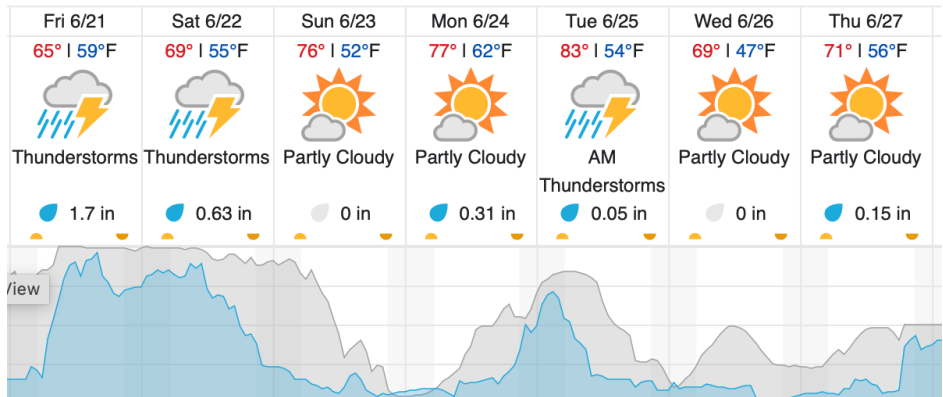

27	28	29	30	31	32	33	34	35	36	37	38	39	40	41	42	43	44
----	----	----	----	----	----	----	----	----	----	----	----	----	----	----	----	----	----

Flown: 0% (0/18)
 Green: 0% (0/18)
 Yellow: 0% (0/18)
 Red: 0% (0/18)

D05|UNDE (University of Notre Dame Environmental Research Center)

2	3	4	5	6	7	8	9	10	11	12	13	14	15	16	17	18	19	20	21
22	23	24	25	26	27	28	29												

Flown: 0% (0/28)
 Green: 0% (0/28)
 Yellow: 0% (0/28)
 Red: 0% (0/28)

Weather Forecast

Boulder Junction, WI (UNDE, LIRO)

Tomahawk, WI (STEI)

Wausau, WI (KAUW)

Cloud Cover (%)	Chance of Precip. (%)
-----------------	-----------------------

source: wunderground.com

Flight Collection Plan for 21 June 2024