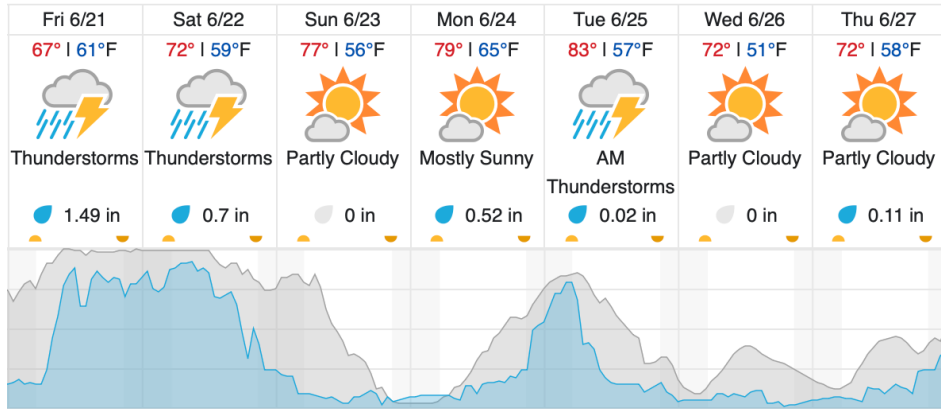

27	28	29	30	31	32	33	34	35	36	37	38	39	40	41	42	43	44
----	----	----	----	----	----	----	----	----	----	----	----	----	----	----	----	----	----

Flown: 0% (0/18)
 Green: 0% (0/18)
 Yellow: 0% (0/18)
 Red: 0% (0/18)

Weather Forecast

Boulder Junction, WI (UNDE, LIRO)

Tomahawk, WI (STEI)

Wausau, WI (KAUW)

Cloud Cover (%)	Chance of Precip. (%)
-----------------	-----------------------

source: wunderground.com

Flight Collection Plan for 21 June 2024