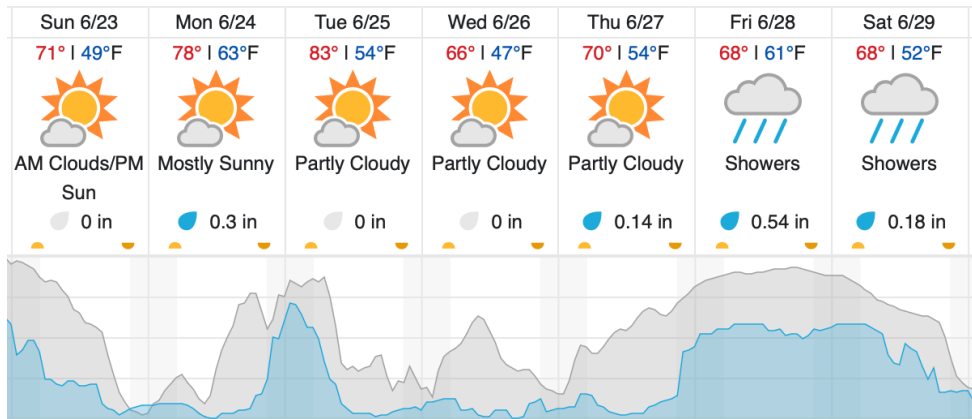

D05|STEI_TREE_P1 (Steigerwaldt Land Services and Treehaven Priority 1)

2	3	4	5	6	7	8	9	10	11	12	13	14	15	16	17	18	19	20	21
22	23	24	25	26															

Flown: 0% (0/25)
Green: 0% (0/25)
Yellow: 0% (0/25)
Red: 0% (0/25)

D05|STEI_TREE_P2 (Steigerwaldt Land Services and Treehaven Priority 2)

27	28	29	30	31	32	33	34	35	36	37	38	39	40	41	42	43	44

Flown: 0% (0/18)
Green: 0% (0/18)
Yellow: 0% (0/18)
Red: 0% (0/18)

D05|UNDE (University of Notre Dame Environmental Research Center)

2	3	4	5	6	7	8	9	10	11	12	13	14	15	16	17	18	19	20	21
22	23	24	25	26	27	28	29												

Flown: 0% (0/28)
Green: 0% (0/28)
Yellow: 0% (0/28)
Red: 0% (0/28)

Weather Forecast

Boulder Junction, WI (UNDE, LIRO)