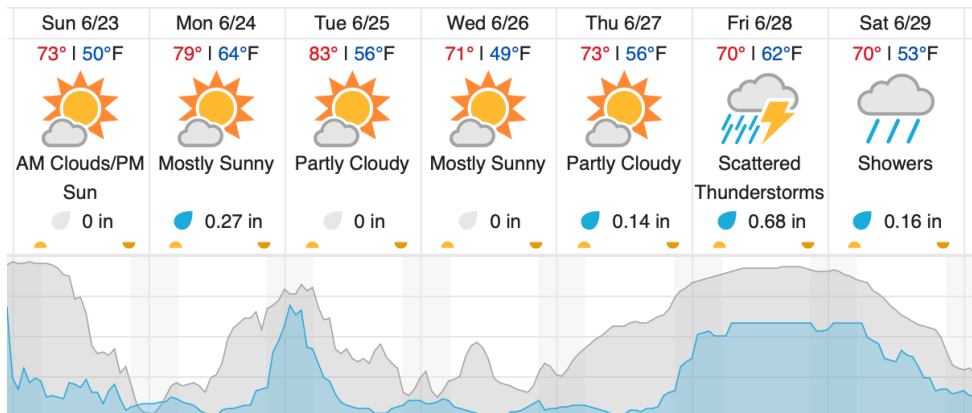

Tomahawk, WI (STEI)