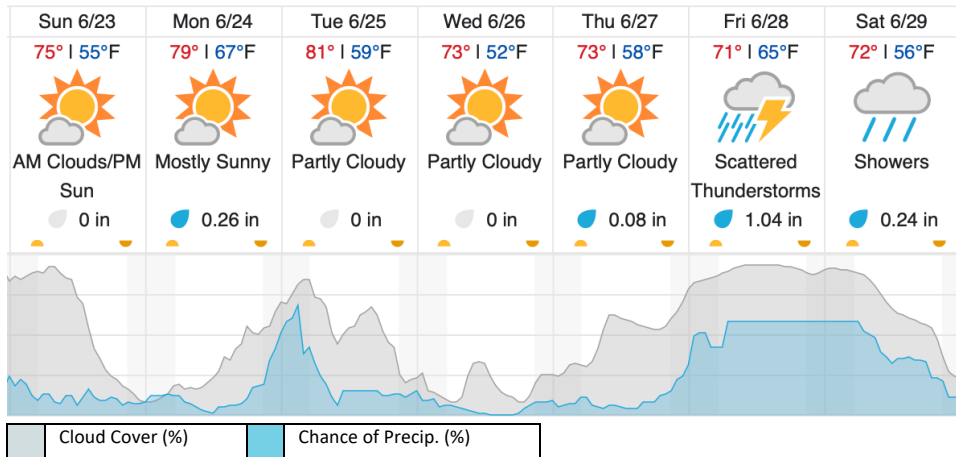

27	28	29	30	31	32	33	34	35	36	37	38	39	40	41	42	43	44
----	----	----	----	----	----	----	----	----	----	----	----	----	----	----	----	----	----

Flown: 0% (0/18)
 Green: 0% (0/18)
 Yellow: 0% (0/18)
 Red: 0% (0/18)

Weather Forecast

Boulder Junction, WI (UNDE, LIRO)

Tomahawk, WI (STEI)

Wausau, WI (KAUW)

source: wunderground.com

Flight Collection Plan for 23 June 2024

Flyority 1

Collection Area: UNDERC (UNDE)