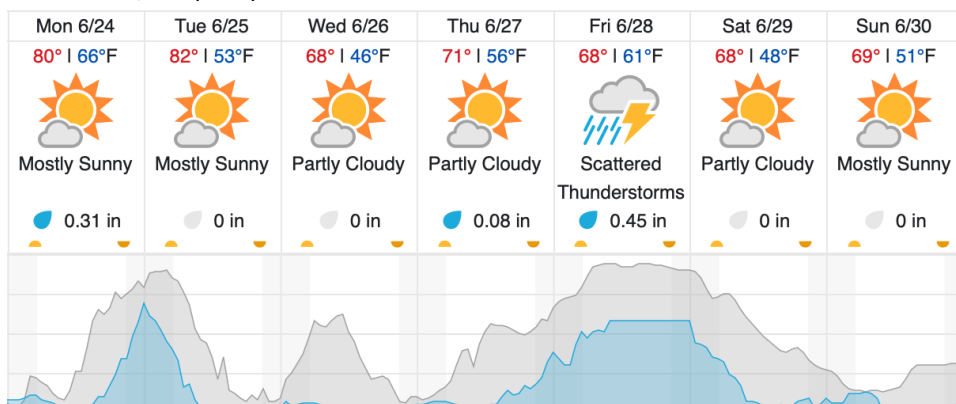

Tomahawk, WI (STEI)