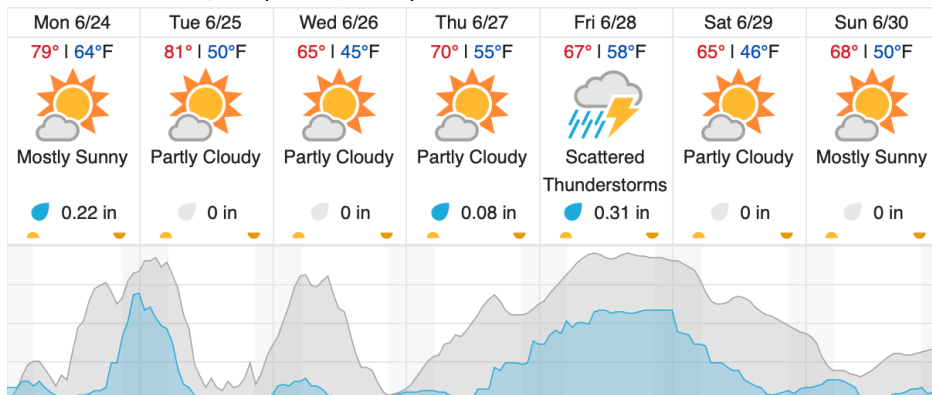

Red: 0% (0/7)

D05 | STEI_TREE_P1 (Steigerwaldt Land Services and Treehaven Priority 1)

2	3	4	5	6	7	8	9	10	11	12	13	14	15	16	17	18	19	20	21	
22	23	24	25	26																

Flown: 0% (0/25)
Green: 0% (0/25)
Yellow: 0% (0/25)
Red: 0% (0/25)

D05 | STEI_TREE_P2 (Steigerwaldt Land Services and Treehaven Priority 2)

27	28	29	30	31	32	33	34	35	36	37	38	39	40	41	42	43	44

Flown: 0% (0/18)
Green: 0% (0/18)
Yellow: 0% (0/18)
Red: 0% (0/18)

D05 | UNDE (University of Notre Dame Environmental Research Center)

2	3	4	5	6	7	8	9	10	11	12	13	14	15	16	17	18	19	20	21	
22	23	24	25	26	27	28	29													

Flown: 0% (0/28)
Green: 0% (0/28)
Yellow: 0% (0/28)
Red: 0% (0/28)

Weather Forecast

Boulder Junction, WI (UNDE, LIRO)