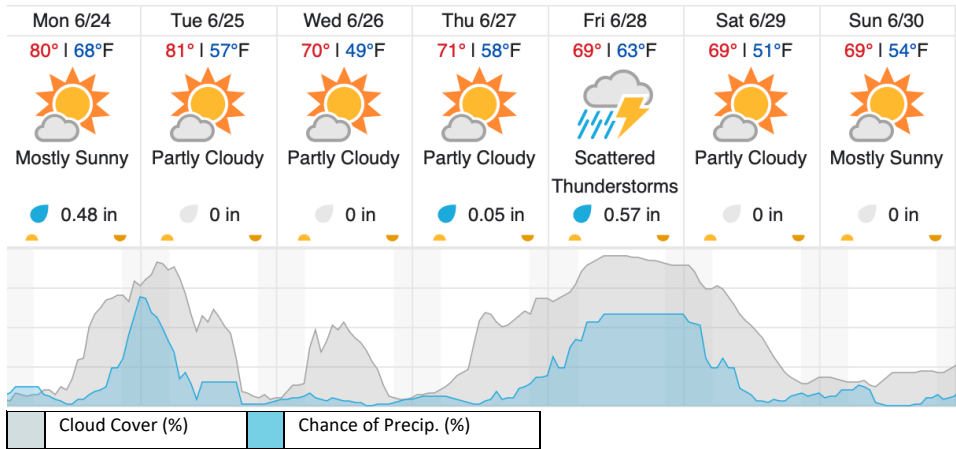

Wausau, WI (KAUW)

source: wunderground.com

Flight Collection Plan for 24 June 2024

Flyority 1

Collection Area: UNDERC (UNDE)

Flight Plan Name: D05_UNDE_C1_P1_v2_Q780

On-station Time: 1420 UTC / 0920 L

Flyority 2

Collection Area: Steigerwaldt Land Services - Treehaven (STEI-TREE), Priority 1 Flight Box

Flight Plan Name: D5_STEI_TREE_R1_P1_P2_v3_Q780

On-station Time: 1420 UTC / 0920 L

Flyority 3

Collection Area: Chequamegon-Nicolet National Forest (CHEQ)

Flight Plan Name: D5_CHEQ_R2_P1_v3_Q780

On-station Time: 1420 UTC / 0920 L

Flyority 4

Collection Area: Steigerwaldt Land Services - Treehaven (STEI-TREE), Priority 2 Flight Box

Flight Plan Name: D5_STEI_TREE_R1_P1_P2_v3_Q780

On-station Time: 1420 UTC / 0920 L

Flyority 5

Collection Area: Little Rock Lake (LIRO)

Flight Plan Name: D5_LIRO_A1_P2_v2_Q780

On-station Time: 1420 UTC / 0920 L

Flyority 6

Collection Area: Wabikon Forest Dynamics Plot (WABI)

Flight Plan Name: D5_WABI_S1_P1_v2_Q780

On-station Time: 1420 UTC / 0920 L

Flight Crew: John (Lidar), Matt (NIS)