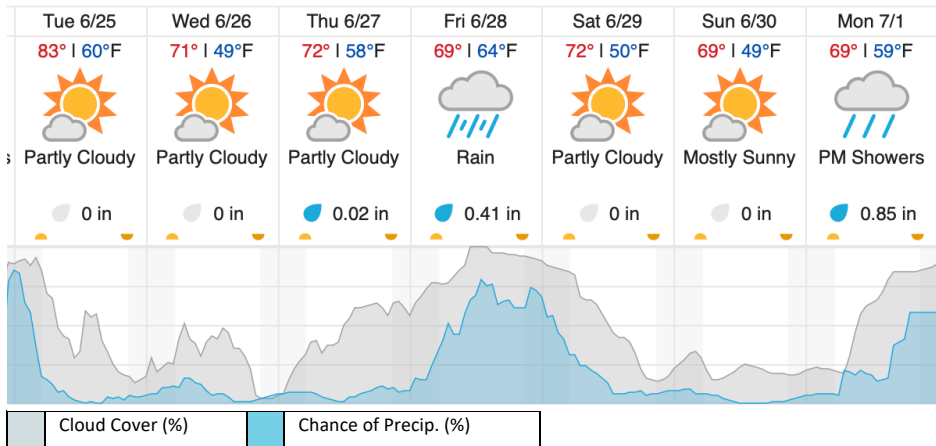

27	28	29	30	31	32	33	34	35	36	37	38	39	40	41	42	43	44
----	----	----	----	----	----	----	----	----	----	----	----	----	----	----	----	----	----

Flown: 0% (0/18)
 Green: 0% (0/18)
 Yellow: 0% (0/18)
 Red: 0% (0/18)

Weather Forecast

Boulder Junction, WI (UNDE, LIRO)

Tomahawk, WI (STEI)

Wausau, WI (KAUW)

source: wunderground.com

Flight Collection Plan for 23 June 2024

Flyority 1

Collection Area: UNDERC (UNDE)

Flight Plan Name: D05_UNDE_C1_P1_v2_Q780

On-station Time: 1420 UTC / 0920 L

Flyority 2

Collection Area: Steigerwaldt Land Services - Treehaven (STEI-TREE), Priority 1 Flight Box

Flight Plan Name: D5_STEI_TREE_R1_P1_P2_v3_Q780