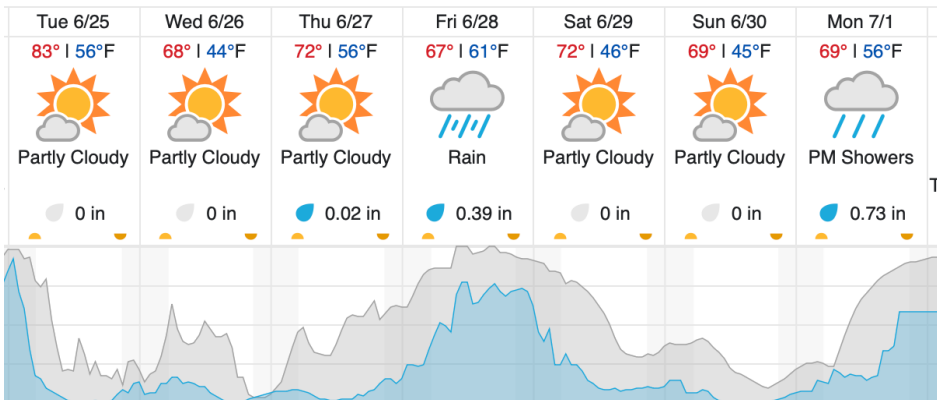

Tomahawk, WI (STEI)