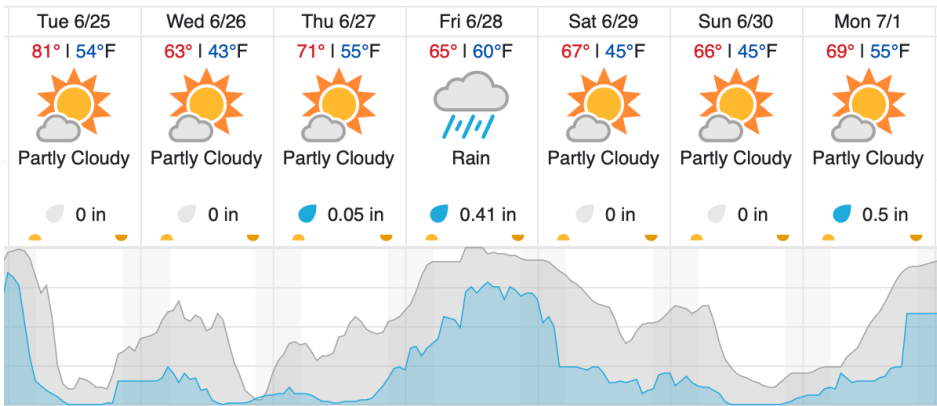

D05 | STEI_TREE_P1 (Steigerwaldt Land Services and Treehaven Priority 1)

2	3	4	5	6	7	8	9	10	11	12	13	14	15	16	17	18	19	20	21	
22	23	24	25	26																

Flown: 0% (0/25)
Green: 0% (0/25)
Yellow: 0% (0/25)
Red: 0% (0/25)

D05 | STEI_TREE_P2 (Steigerwaldt Land Services and Treehaven Priority 2)

27	28	29	30	31	32	33	34	35	36	37	38	39	40	41	42	43	44

Flown: 0% (0/18)
Green: 0% (0/18)
Yellow: 0% (0/18)
Red: 0% (0/18)

D05 | UNDE (University of Notre Dame Environmental Research Center)

2	3	4	5	6	7	8	9	10	11	12	13	14	15	16	17	18	19	20	21	
22	23	24	25	26	27	28	29													

Flown: 0% (0/28)
Green: 0% (0/28)
Yellow: 0% (0/28)
Red: 0% (0/28)

Weather Forecast

Boulder Junction, WI (UNDE, LIRO)