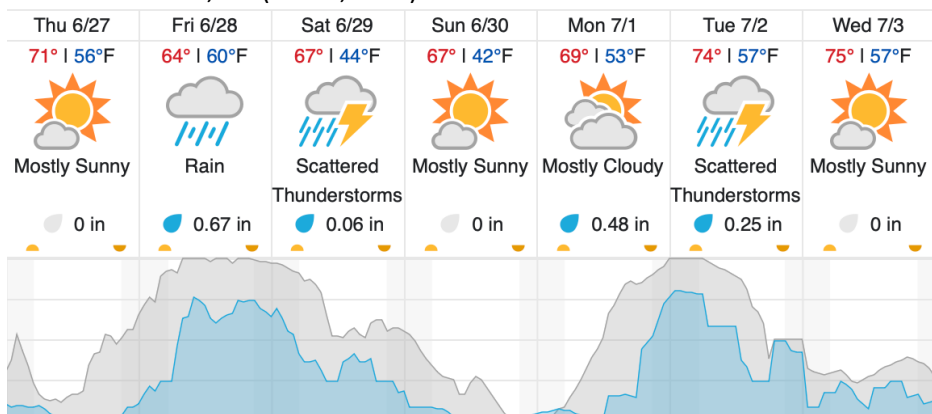

Flown: 71% (20/28)

Green: 0% (0/28)

Yellow: 0% (0/28)

Red: 71% (20/28)

Weather Forecast

Boulder Junction, WI (UNDE, LIRO)

Tomahawk, WI (STEI)

Wausau, WI (KAUW)