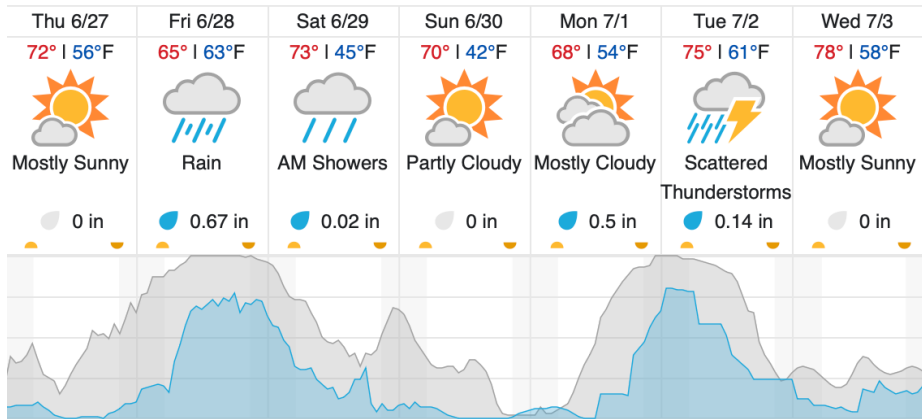

Flown: 71% (20/28)

Green: 0% (0/28)

Yellow: 0% (0/28)

Red: 71% (20/28)

Weather Forecast

Boulder Junction, WI (UNDE, LIRO)

Tomahawk, WI (STEI)

Wausau, WI (KAUW)