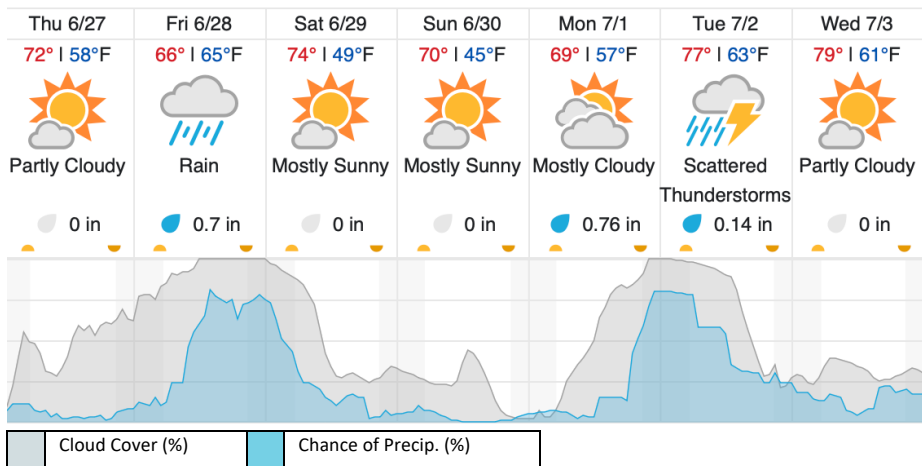

Flown: 71% (20/28)

Green: 0% (0/28)

Yellow: 0% (0/28)

Red: 71% (20/28)

Weather Forecast

Boulder Junction, WI (UNDE, LIRO)

Tomahawk, WI (STEI)

Wausau, WI (KAUW)