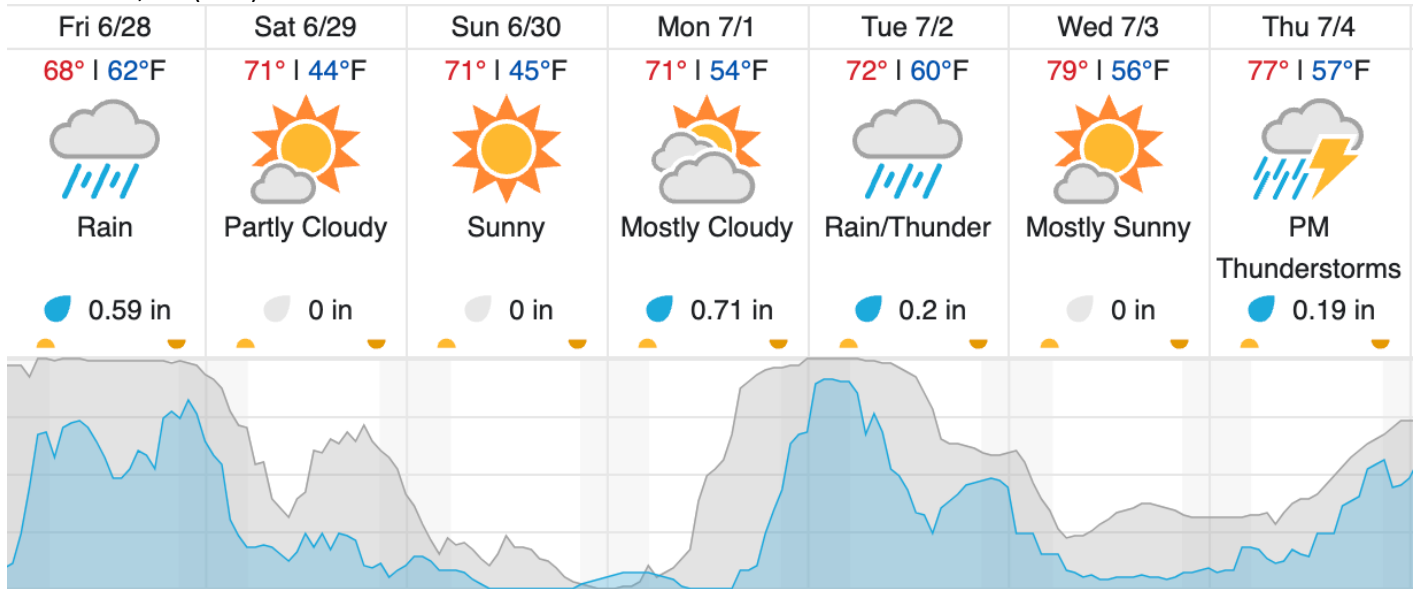

#### Summary

Crew mobilized to the airport this morning as skies over northern Wisconsin looked promisingly clear for a potential green collect. However cumulus clouds were observed from the tower cameras populated the skies just before the Twin Otter could be towed out of the hangar. Clouds continued building to almost complete cloud cover. No flights occurred.

Tomahawk, WI (STEI)

Wausau, WI (KAUW)

source: wunderground.com

**Flight Collection Plan for 28 June 2024**

**Flyority 1**

Collection Area: UNDERC (UNDE) If Red/Yellow conditions, lines 1-9; if Green conditions all lines.