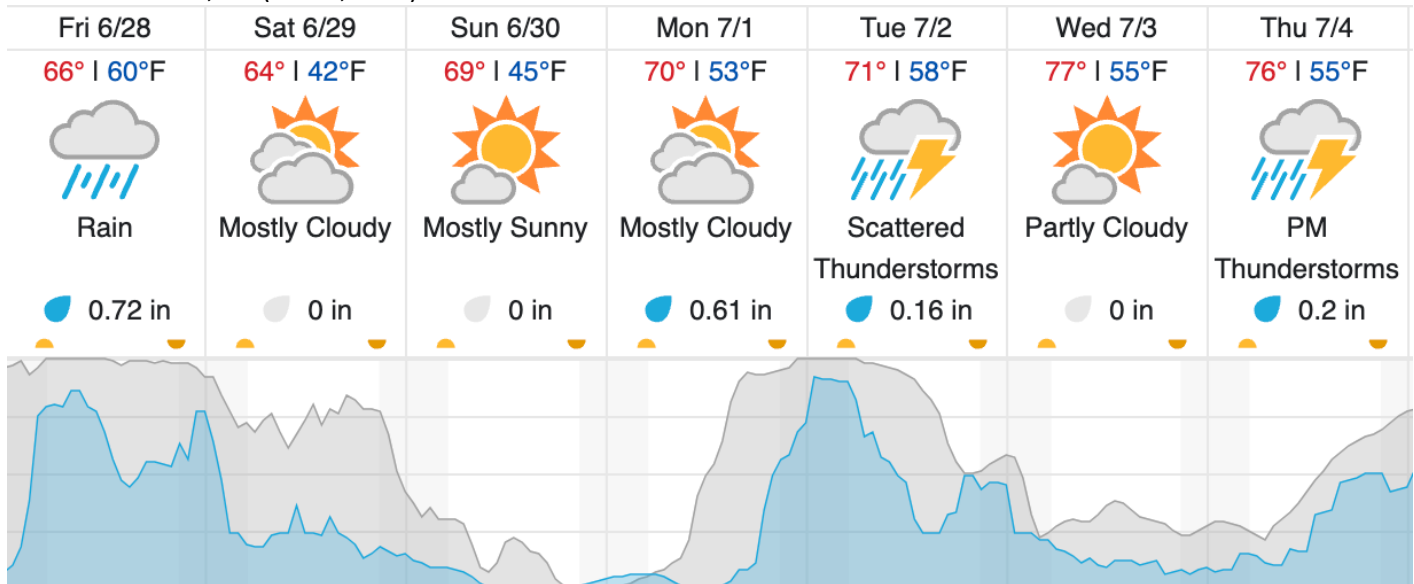

D05 | STEI_TREE_P2 (Steigerwaldt Land Services and Treehaven Priority 2)

27	28	29	30	31	32	33	34	35	36	37	38	39	40	41	42	43	44

Flown: 0% (0/18)
Green: 0% (0/18)
Yellow: 0% (0/18)
Red: 0% (0/18)

D05 | UNDE (University of Notre Dame Environmental Research Center)

2	3	4	5	6	7	8	9	10	11	12	13	14	15	16	17	18	19	20	21
22	23	24	25	26	27	28	29												

Flown: 71% (20/28)
Green: 0% (0/28)
Yellow: 0% (0/28)
Red: 71% (20/28)

D05 | WABI (Wabikon Forest Dynamics Plot Assignable Asset)

2	3	4	5	6	7

Flown: 0% (0/6)
Green: 0% (0/6)
Yellow: 0% (0/6)
Red: 0% (0/6)

Weather Forecast

Boulder Junction, WI (UNDE, LIRO)