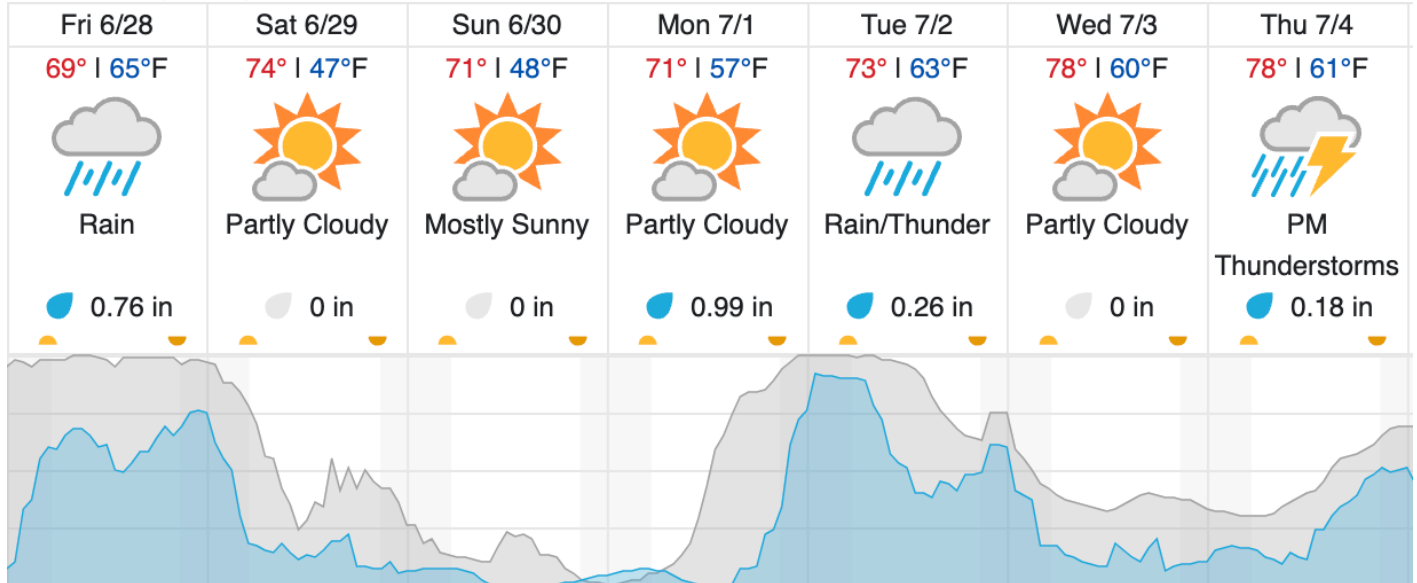

#### Summary

Crew mobilized to the airport this morning as skies over northern Wisconsin looked promisingly clear for a potential green collect. However cumulus clouds were observed from the tower cameras populated the skies just before the Twin Otter could be towed out of the hangar. Clouds continued building to almost complete cloud cover. No flights occurred.

Tomahawk, WI (STEI)

Wausau, WI (KAUW)

source: wunderground.com

**Flight Collection Plan for 28 June 2024**

**Flyority 1**

Collection Area: UNDERC (UNDE) If Red/Yellow conditions, lines 1-9; if Green conditions all lines.