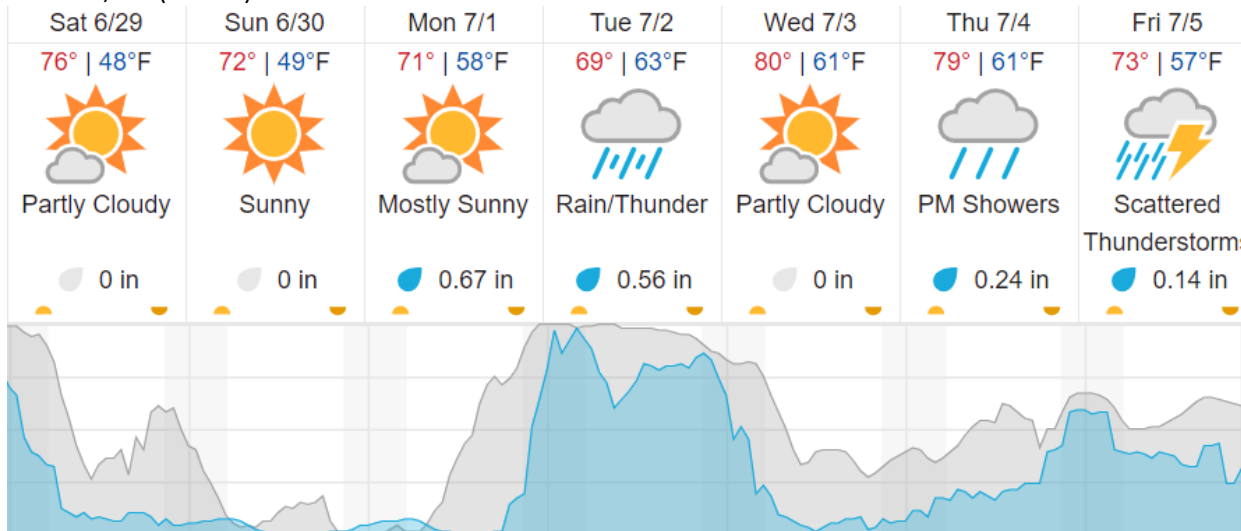

Weather Forecast

Boulder Junction, WI (UNDE, LIRO)

Tomahawk, WI (STEI)

Wausau, WI (KAUW)

source: wunderground.com

Flight Collection Plan for 29 June 2024

Flyority 1

Collection Area: UNDERC (UNDE) If Red/Yellow conditions, lines 1-9; if Green conditions all lines.