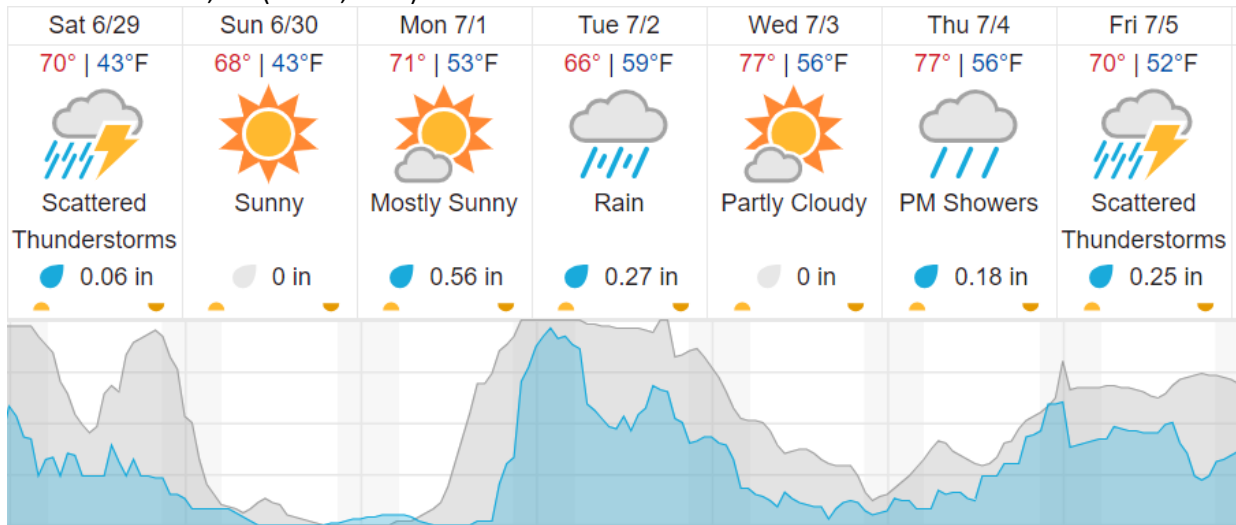

Weather Forecast

Boulder Junction, WI (UNDE, LIRO)

Tomahawk, WI (STEI)

Wausau, WI (KAUW)

source: wunderground.com

Flight Collection Plan for 29 June 2024

Flyority 1

Collection Area: UNDERC (UNDE) If Red/Yellow conditions, lines 1-9; if Green conditions all lines.