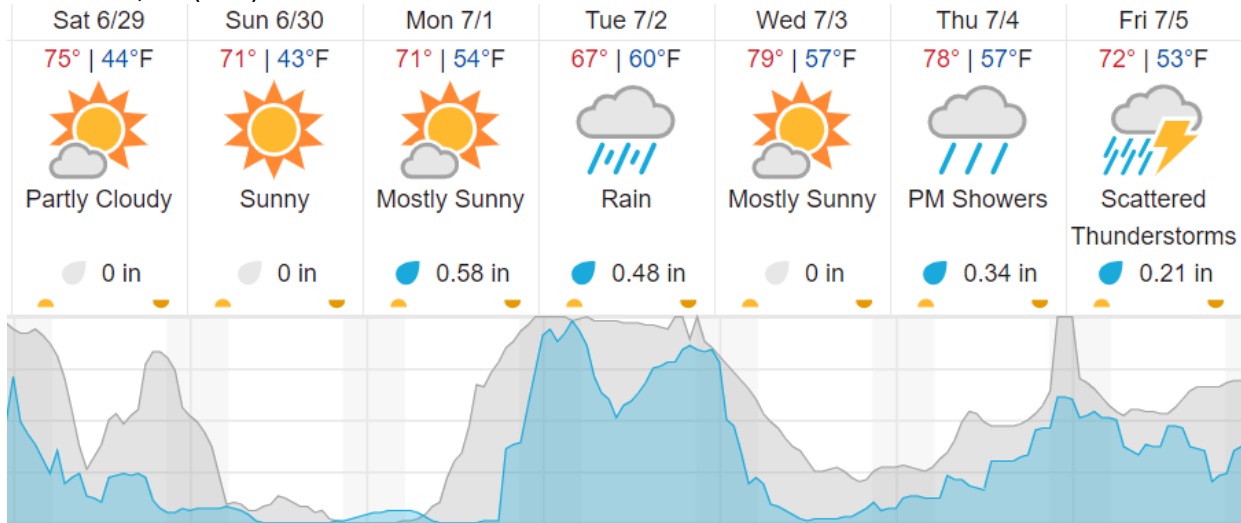

Weather Forecast

Boulder Junction, WI (UNDE, LIRO)

Tomahawk, WI (STEI)

Wausau, WI (KAUW)

source: wunderground.com

Flight Collection Plan for 29 June 2024

Flyority 1

Collection Area: UNDERC (UNDE) If Red/Yellow conditions, lines 1-9; if Green conditions all lines.