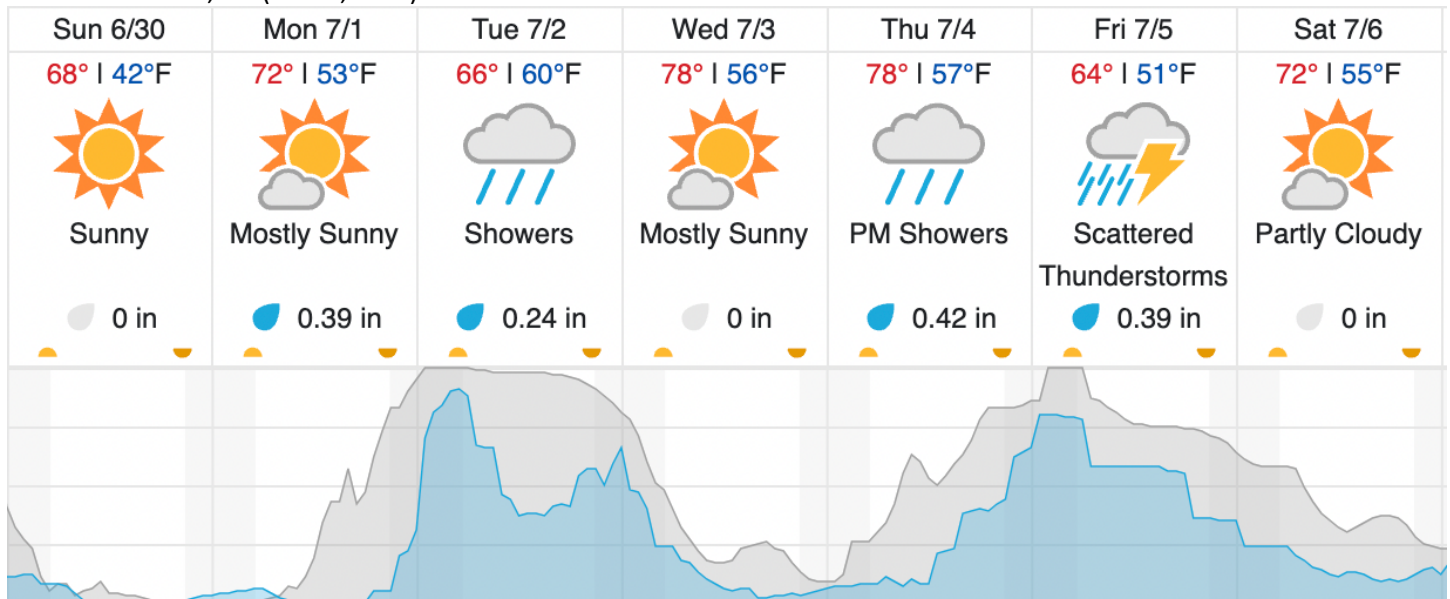

Flown: 71% (20/28)
 Green: 0% (0/28)
 Yellow: 0% (0/28)
 Red: 71% (20/28)

D05 | WABI (NEON Research Support Services - Wabikon Forest Dynamics Plot)

2	3	4	5	6	7
---	---	---	---	---	---

Flown: 0% (0/6)
 Green: 0% (0/6)
 Yellow: 0% (0/6)
 Red: 0% (0/6)

Weather Forecast

Boulder Junction, WI (UNDE, LIRO)

Tomahawk, WI (STEI)

Wausau, WI (KAUW)

source: wunderground.com

Flight Collection Plan for 30 June 2024

Flyority 1

Collection Area: UNDERC (UNDE) If Red/Yellow conditions, lines 1-9; if Green conditions all lines.