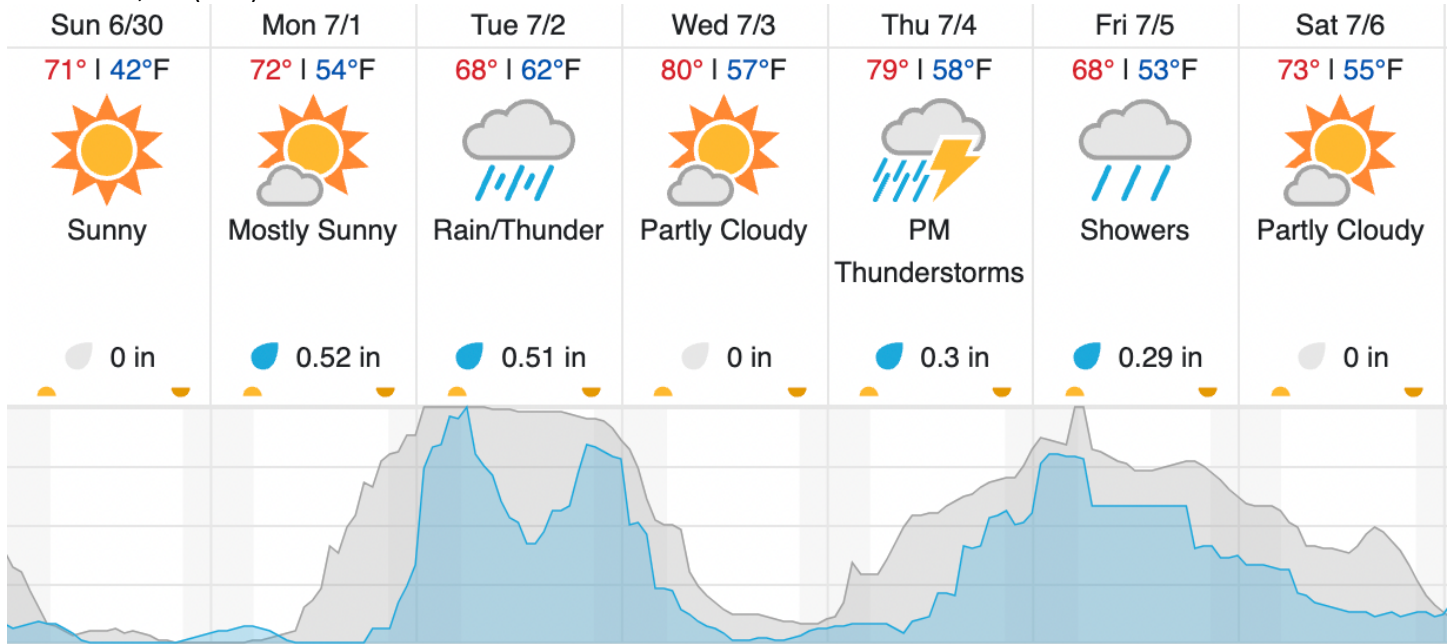

Tomahawk, WI (STEI)