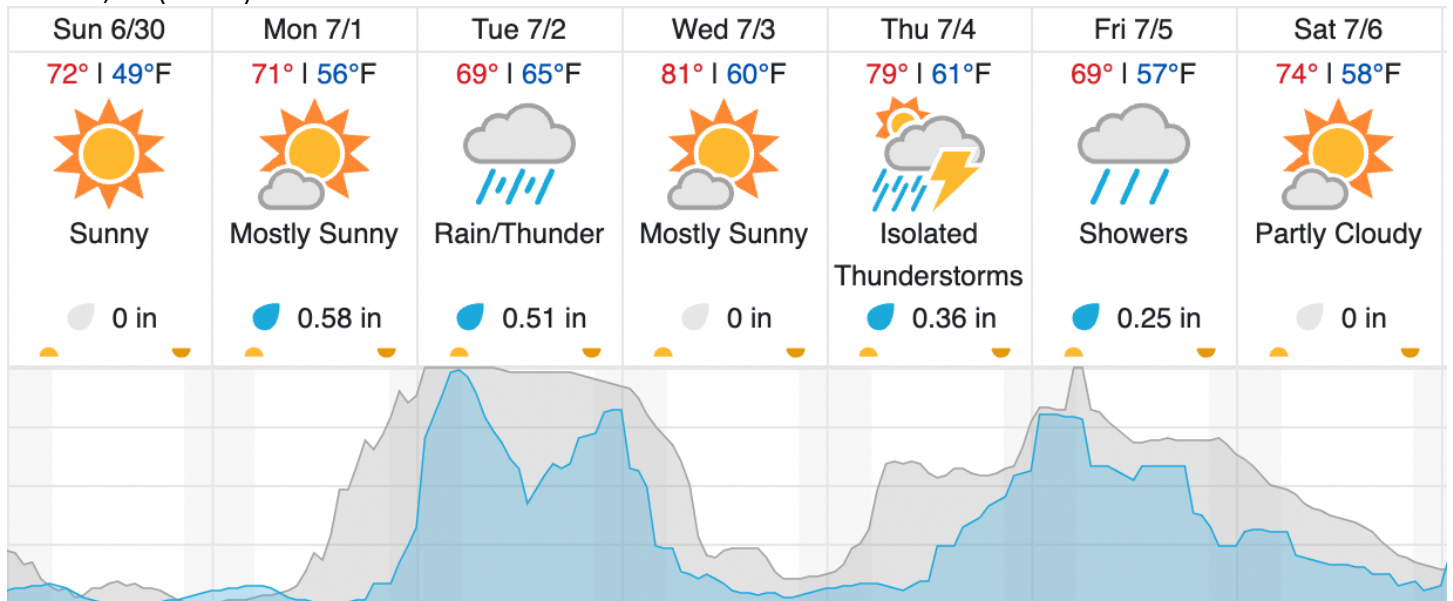

Weather Forecast

Boulder Junction, WI (UNDE, LIRO)

Tomahawk, WI (STEI)

Wausau, WI (KAUW)

source: wunderground.com

Flight Collection Plan for 30 June 2024

Flyority 1

Collection Area: UNDERC (UNDE) If Red/Yellow conditions, lines 1-9; if Green conditions all lines.

Flight Plan Name: D05_UNDE_C1_P1_v2_Q780

On-station Time: 1420 UTC / 0920 L

Flyority 2

Collection Area: Steigerwaldt Land Services - Treehaven (STEI-TREE), Priority 1 Flight Box

Flight Plan Name: D05_STEI_TREE_R1_P1_P2_v3_Q780