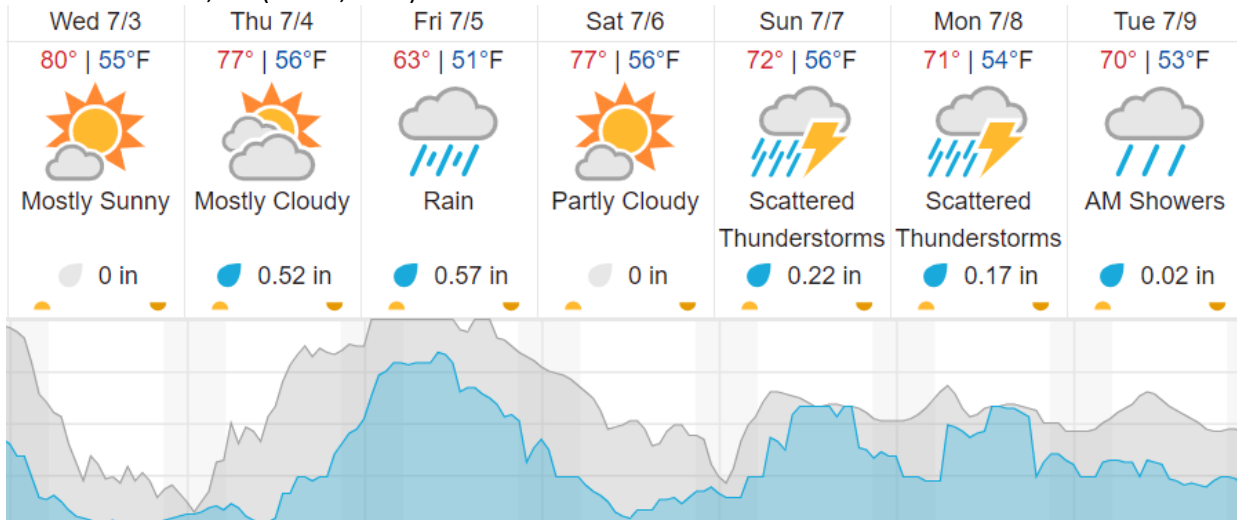

D05 | LIRO (Little Rock Lake)

2	3	4	5	6	7	8

Flown: 100% (7/7)
Green: 0% (0/7)
Yellow: 71% (5/7)
Red: 29% (2/7)

D05 | STEI_TREE_P1 (Steigerwaldt Land Services and Treehaven Priority 1)

2	3	4	5	6	7	8	9	10	11	12	13	14	15	16	17	18	19	20	21	
22	23	24	25	26																

Flown: 0% (0/25)
Green: 0% (0/25)
Yellow: 0% (0/25)
Red: 0% (0/25)

D05 | STEI_TREE_P2 (Steigerwaldt Land Services and Treehaven Priority 2)

27	28	29	30	31	32	33	34	35	36	37	38	39	40	41	42	43	44

Flown: 100% (18/18)
Green: 0% (0/18)
Yellow: 61% (11/18)
Red: 39% (7/18)

D05 | UNDE (University of Notre Dame Environmental Research Center)

2	3	4	5	6	7	8	9	10	11	12	13	14	15	16	17	18	19	20	21	
22	23	24	25	26	27	28	29													

Flown: 82% (23/28)
Green: 25% (7/28)
Yellow: 4% (1/28)
Red: 54% (15/28)

D05 | WABI (NEON Research Support Services - Wabikon Forest Dynamics Plot)

2	3	4	5	6	7

Flown: 0% (0/6)
Green: 0% (0/6)
Yellow: 0% (0/6)
Red: 0% (0/6)

Weather Forecast

Boulder Junction, WI (UNDE, LIRO)