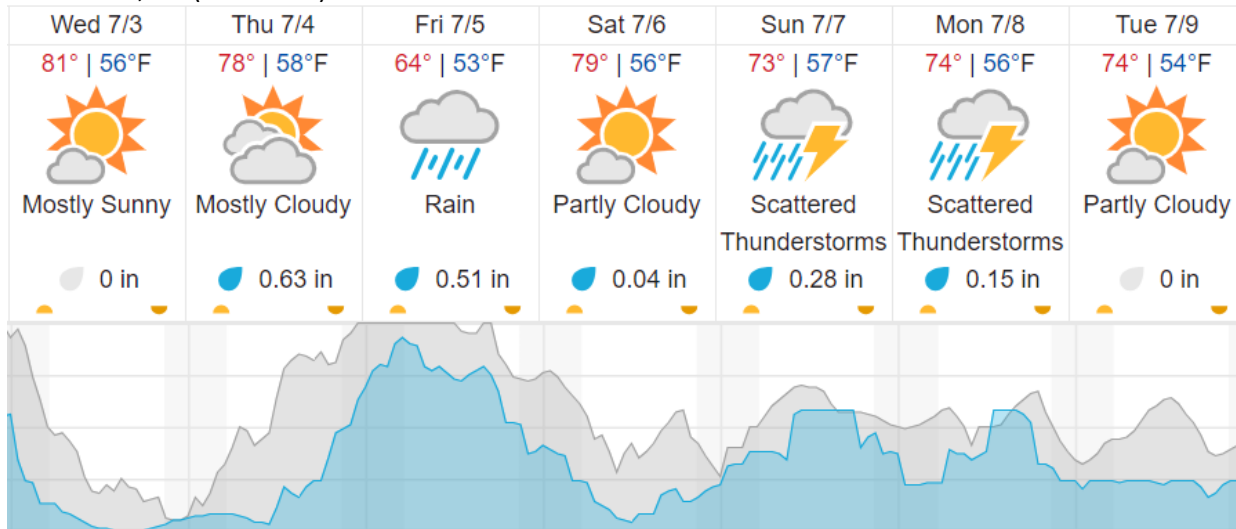

Tomahawk, WI (STEI-TREE)