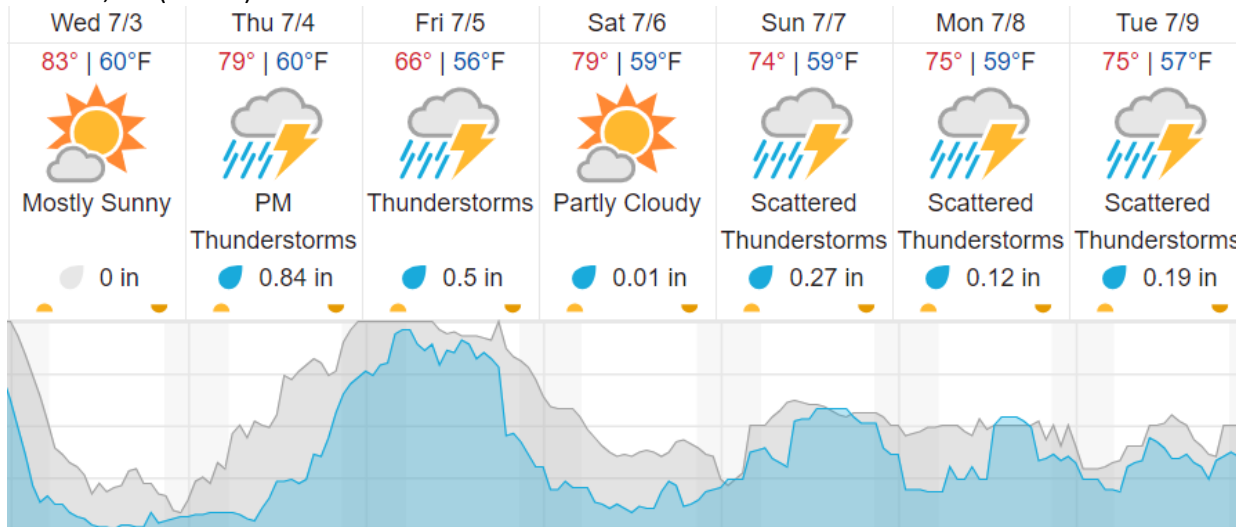

Wausau, WI (KAUW)

source: wunderground.com

Flight Collection Plan for July 2024

Flyority 1

Collection Area: UNDERC (UNDE), if Red/Yellow conditions, lines 1-9; if Green conditions all lines.

Flight Plan Name: D05_UNDE_C1_P1_v2_Q780

On-station Time: 1420 UTC / 0920 L

Flyority 2

Collection Area: Steigerwaldt Land Services - Treehaven (STEI-TREE), Priority 1 Flight Box

Flight Plan Name: D05_STEI_TREE_R1_P1_P2_v3_Q780

On-station Time: 1420 UTC / 0920 L