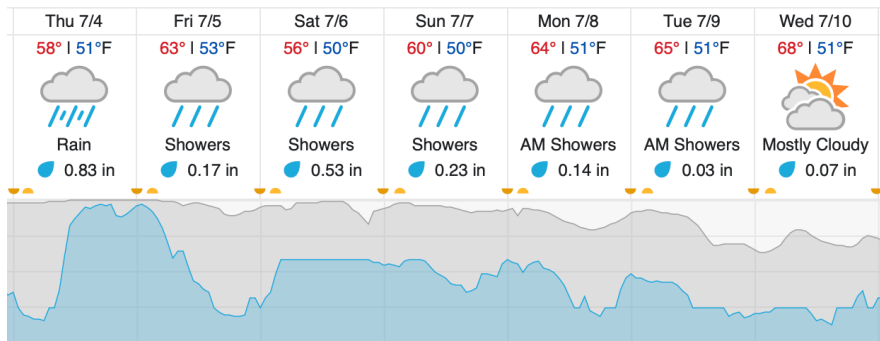

D19 | HEAL (Healy)

1	2	3	4	5	6	7	8	9	10	11	12	13	14	15	16	17	18	19	20
21	22	23	24	25	26	27	28	29	30	31	32	33							

Flown: 0% (0/33)
Green: 0% (0/33)
Yellow: 0% (0/33)
Red: 0% (0/33)

D19 | N19A (D19 Nominal Runway)

1	2

Flown: 0% (0/2)
Green: 0% (0/2)
Yellow: 0% (0/2)
Red: 0% (0/2)

Weather Forecast

Fairbanks, AK (BONA)