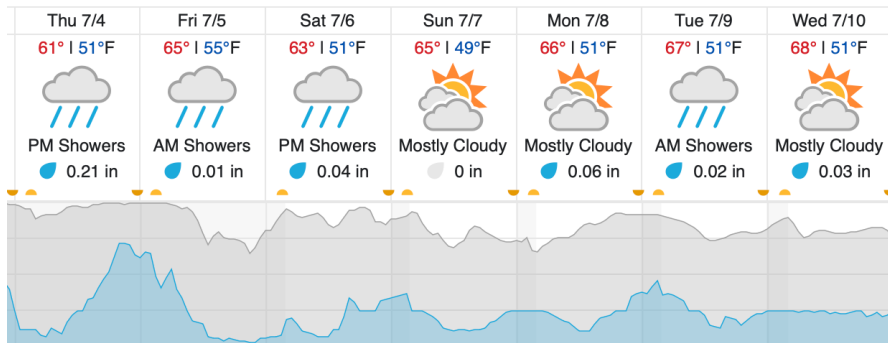

Delta Junction, AK (DEJU)