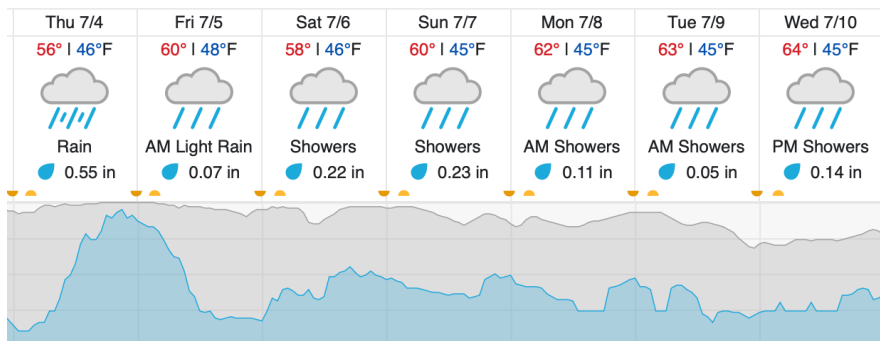

Healy, AK (HEAL)

Cloud Cover (%)	Chance of Precip. (%)

source: wunderground.com