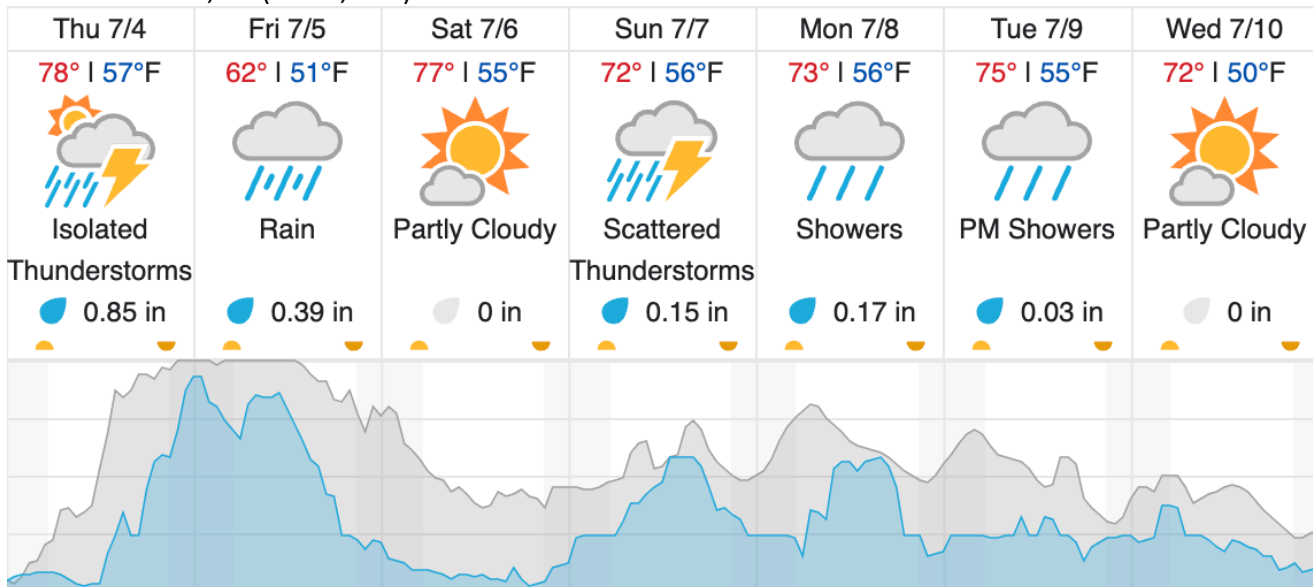

D05 | STEI_TREE_P2 (Steigerwaldt Land Services and Treehaven Priority 2)

27	28	29	30	31	32	33	34	35	36	37	38	39	40	41	42	43	44

Flown: 100% (18/18)
Green: 0% (0/18)
Yellow: 61% (11/18)
Red: 39% (7/18)

D05 | UNDE (University of Notre Dame Environmental Research Center)

2	3	4	5	6	7	8	9	10	11	12	13	14	15	16	17	18	19	20	21
22	23	24	25	26	27	28	29												

Flown: 82% (23/28)
Green: 25% (7/28)
Yellow: 4% (1/28)
Red: 54% (15/28)

D05 | WABI (NEON Research Support Services - Wabikon Forest Dynamics Plot)

2	3	4	5	6	7

Flown: 0% (0/6)
Green: 0% (0/6)
Yellow: 0% (0/6)
Red: 0% (0/6)

Weather Forecast

Boulder Junction, WI (UNDE, LIRO)