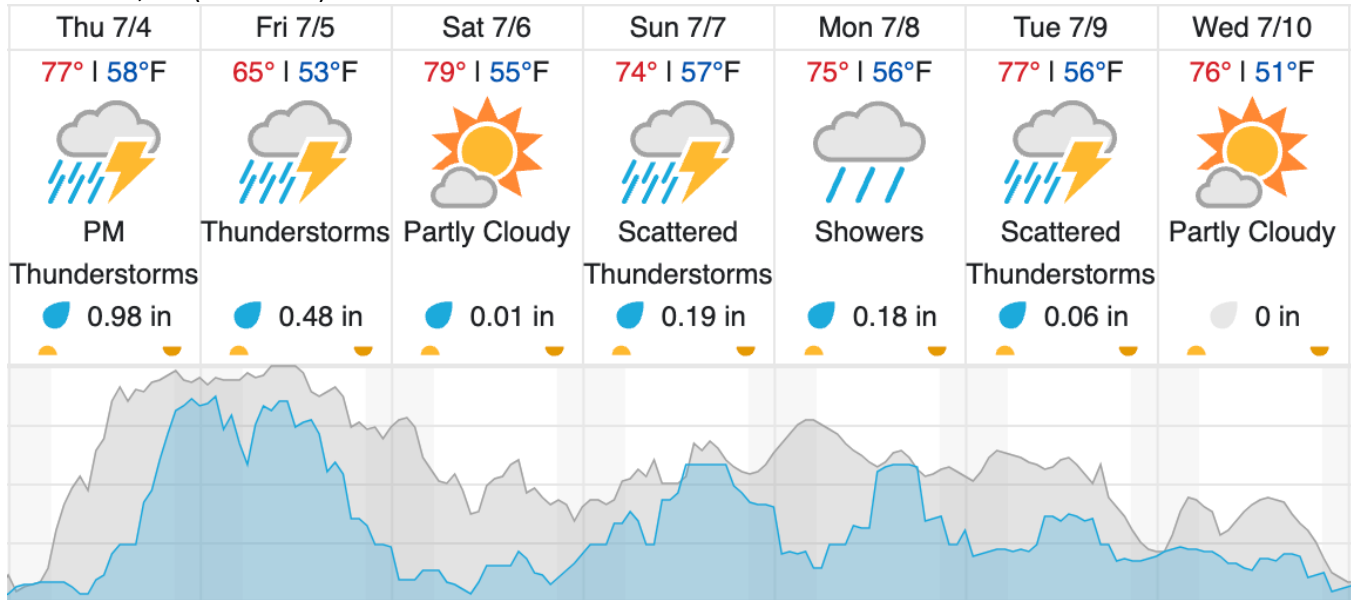

Tomahawk, WI (STEI-TREE)