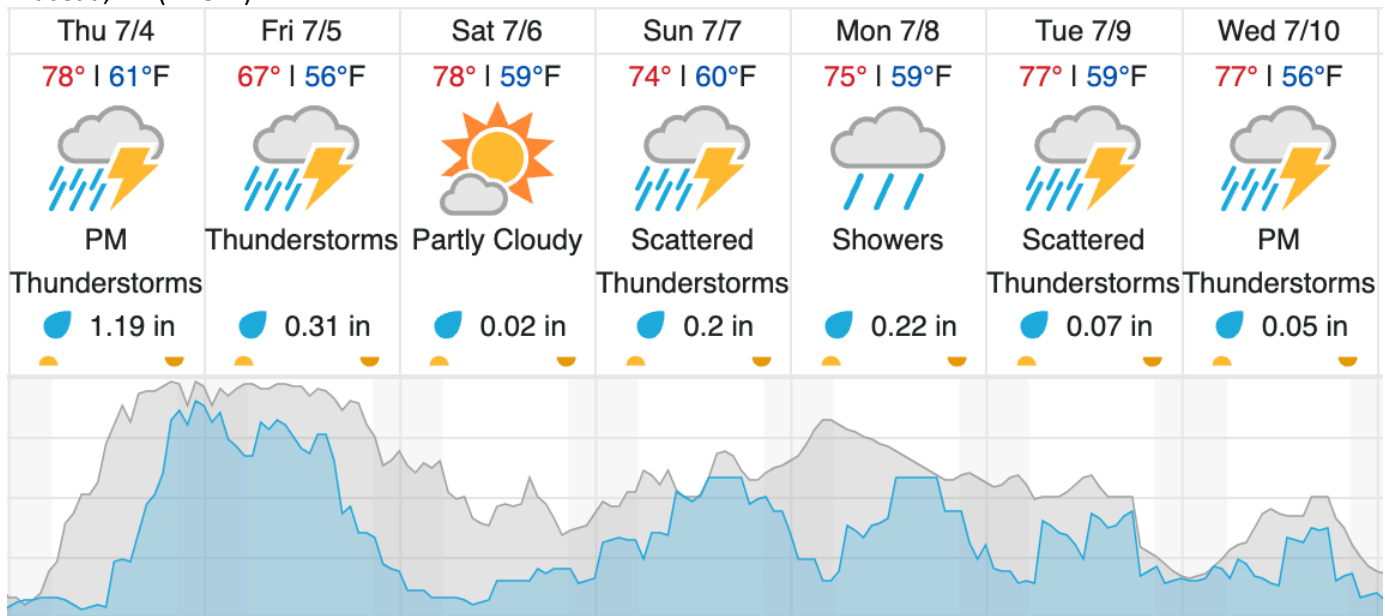

Wausau, WI (KAUW)

source: wunderground.com

Flight Collection Plan for July 4 2024

Flyority 1

Collection Area: UNDERC (UNDE), if Red/Yellow conditions, lines 1-9; if Green conditions all lines.

Flight Plan Name: D05_UNDE_C1_P1_v2_Q780

On-station Time: 1420 UTC / 0920 L

Flyority 2

Collection Area: Steigerwaldt Land Services - Treehaven (STEI-TREE), Priority 1 Flight Box

Flight Plan Name: D05_STEI_TREE_R1_P1_P2_v3_Q780

On-station Time: 1420 UTC / 0920 L