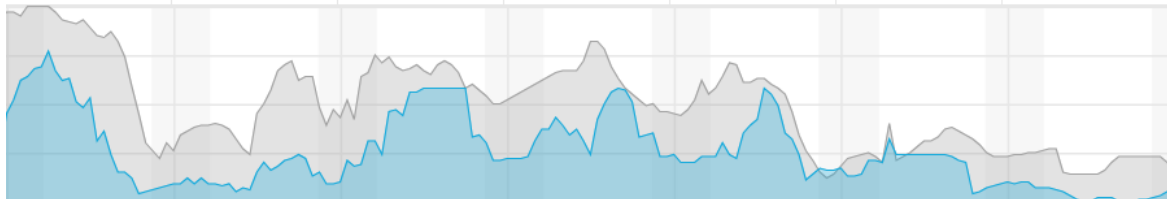

D05 | LIRO (Little Rock Lake)

2	3	4	5	6	7	8

Flown: 100% (7/7)
Green: 0% (0/7)
Yellow: 71% (5/7)
Red: 29% (2/7)

D05 | STEI_TREE_P1 (Steigerwaldt Land Services and Treehaven Priority 1)

2	3	4	5	6	7	8	9	10	11	12	13	14	15	16	17	18	19	20	21	
22	23	24	25	26																

Flown: 0% (0/25)
Green: 0% (0/25)
Yellow: 0% (0/25)
Red: 0% (0/25)

D05 | STEI_TREE_P2 (Steigerwaldt Land Services and Treehaven Priority 2)

27	28	29	30	31	32	33	34	35	36	37	38	39	40	41	42	43	44

Flown: 100% (18/18)
Green: 0% (0/18)
Yellow: 61% (11/18)
Red: 39% (7/18)

D05 | UNDE (University of Notre Dame Environmental Research Center)

2	3	4	5	6	7	8	9	10	11	12	13	14	15	16	17	18	19	20	21	
22	23	24	25	26	27	28	29													

Flown: 82% (23/28)
Green: 25% (7/28)
Yellow: 4% (1/28)
Red: 54% (15/28)

D05 | WABI (NEON Research Support Services - Wabikon Forest Dynamics Plot)

2	3	4	5	6	7

Flown: 0% (0/6)
Green: 0% (0/6)
Yellow: 0% (0/6)
Red: 0% (0/6)

Weather Forecast

Boulder Junction, WI (UNDE, LIRO)

Fri 7/5	Sat 7/6	Sun 7/7	Mon 7/8	Tue 7/9	Wed 7/10	Thu 7/11
67° | 51°F	77° | 56°F	70° | 57°F	75° | 55°F	75° | 56°F	73° | 50°F	77° | 58°F
0.14 in	0.01 in	0.24 in	0.12 in	0.09 in	0 in	0 in