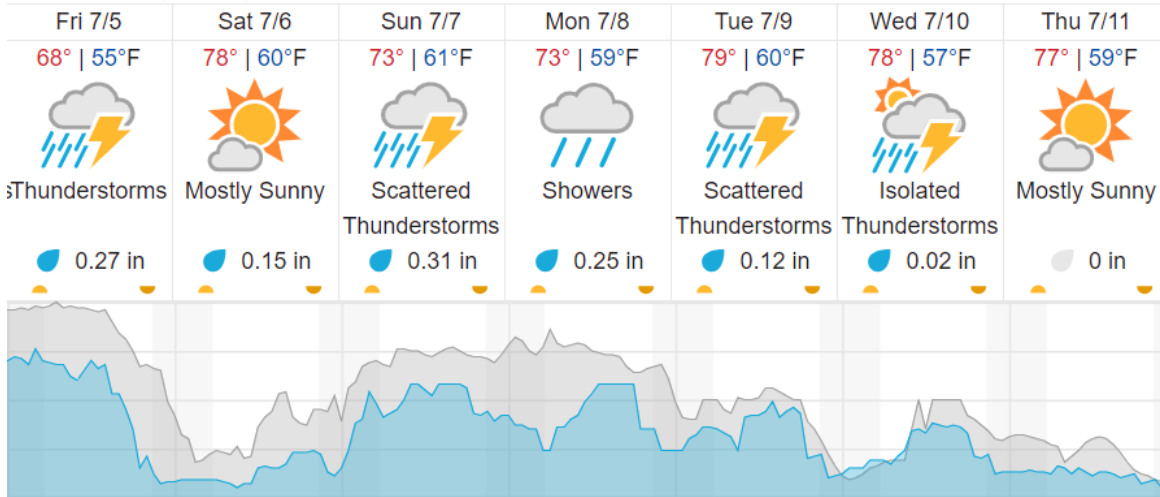

Wausau, WI (KAUW)

source: wunderground.com

Flight Collection Plan for 5 July 2024

Flyority 1

Collection Area: UNDERC (UNDE), if Red/Yellow lines 1-9; if Green 2-17, 23-29

Flight Plan Name: D05_UNDE_C1_P1_v2_Q780

On-station Time: 1420 UTC / 0920 L

Flyority 2

Collection Area: Steigerwaldt Land Services - Treehaven (STEI-TREE), Priority 1 Flight Box

Flight Plan Name: D05_STEI_TREE_R1_P1_P2_v3_Q780

On-station Time: 1420 UTC / 0920 L