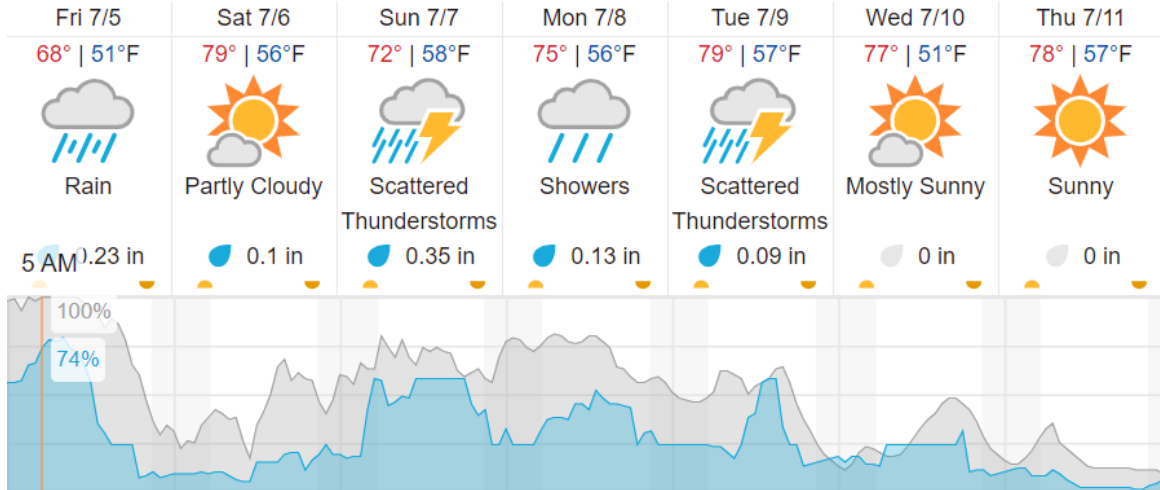

Tomahawk, WI (STEI-TREE)