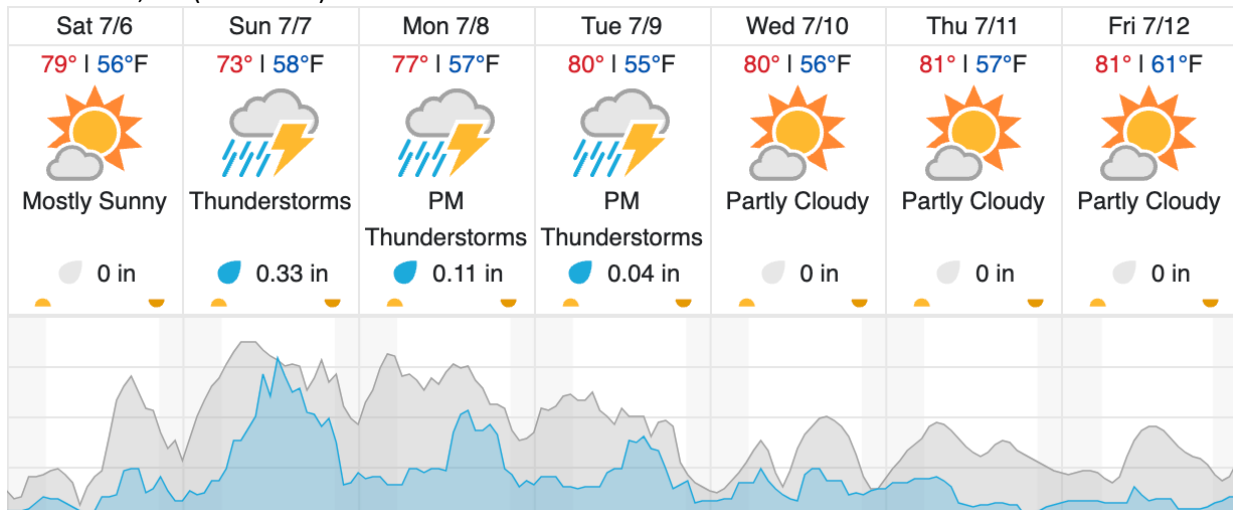

Tomahawk, WI (STEI-TREE)