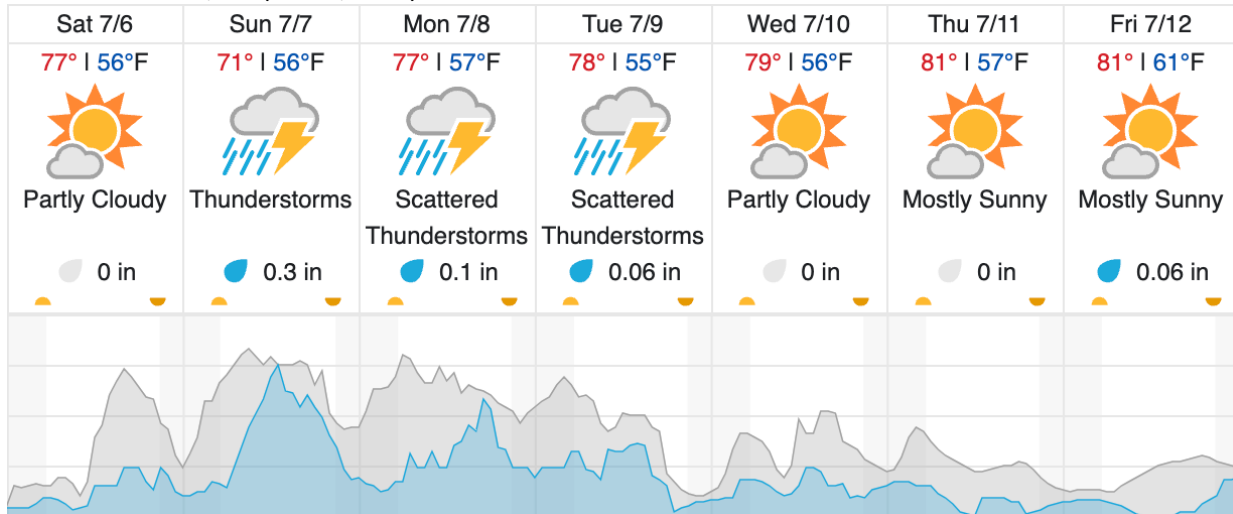

Flown: 100% (18/18)
Green: 0% (0/18)
Yellow: 61% (11/18)
Red: 39% (7/18)

D05 | UNDE (University of Notre Dame Environmental Research Center)

2	3	4	5	6	7	8	9	10	11	12	13	14	15	16	17	18	19	20	21
22	23	24	25	26	27	28	29												

Flown: 82% (23/28)
Green: 25% (7/28)
Yellow: 4% (1/28)
Red: 54% (15/28)

D05 | WABI (NEON Research Support Services - Wabikon Forest Dynamics Plot)

2	3	4	5	6	7

Flown: 0% (0/6)
Green: 0% (0/6)
Yellow: 0% (0/6)
Red: 0% (0/6)

Weather Forecast

Boulder Junction, WI (UNDE, LIRO)