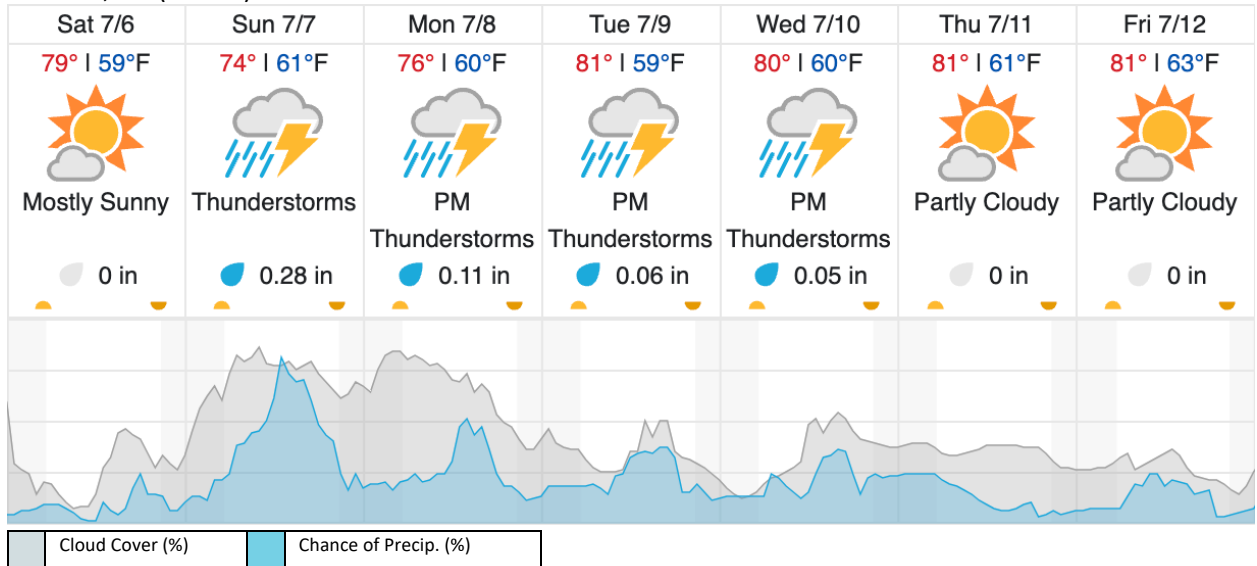

Weather Forecast

Boulder Junction, WI (UNDE, LIRO)

Tomahawk, WI (STEI-TREE)

Wausau, WI (KAUW)

source: wunderground.com

Flight Collection Plan for 6 July 2024

Flyority 1

Collection Area: UNDERC (UNDE), if Red/Yellow lines 1-9; if Green 2-17, 23-29