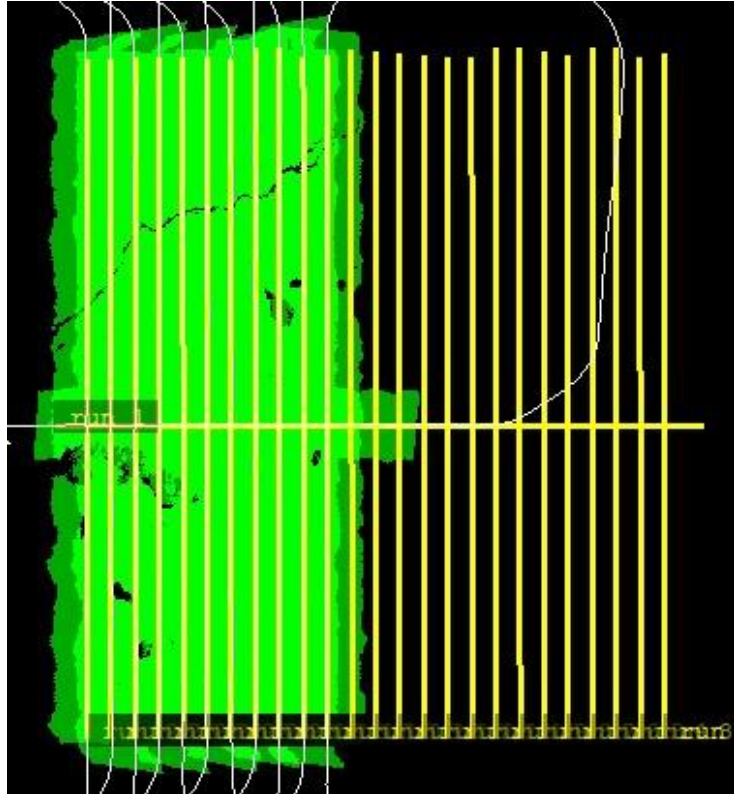

Flight Screenshots

NIS

Lidar

Pictures