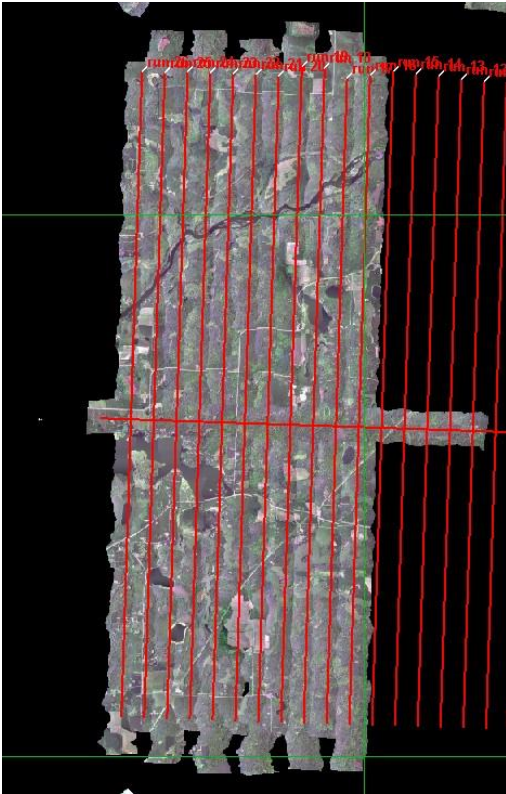

Flight Screenshots

NIS