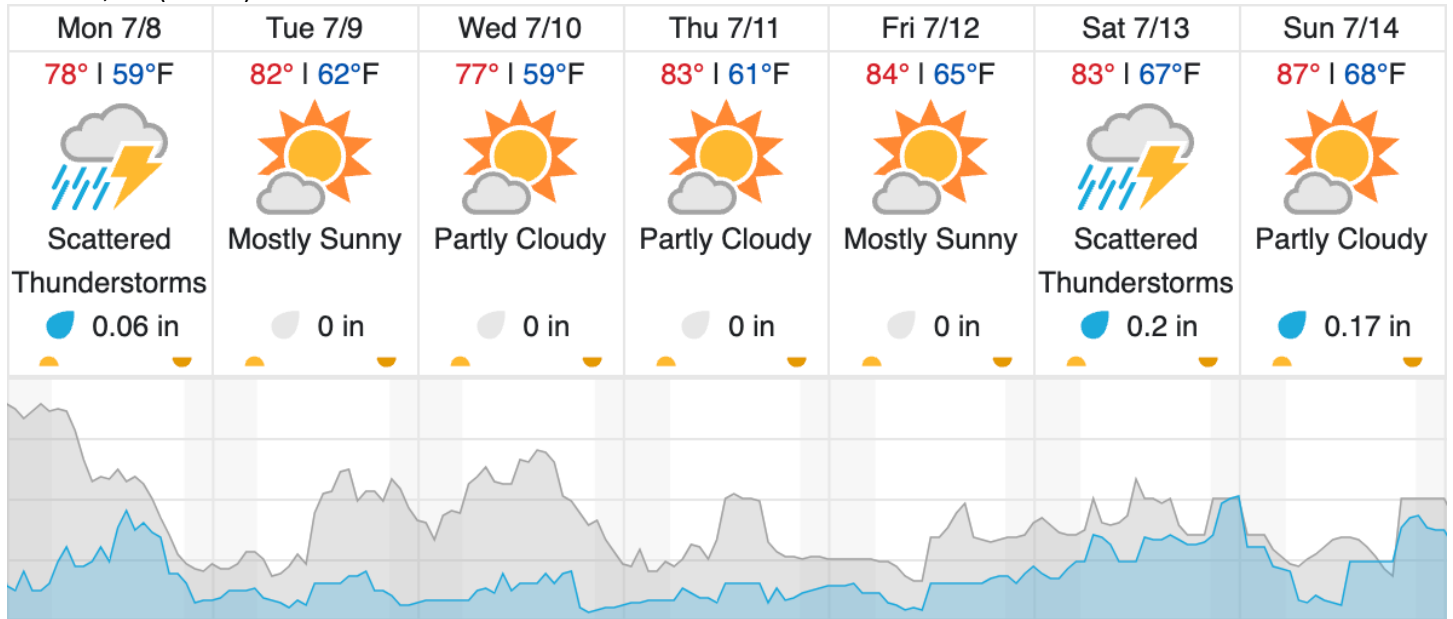

Yellow: 0% (0/6)

Red: 0% (0/6)

**Weather Forecast**

Boulder Junction, WI (UNDE, LIRO)

Tomahawk, WI (STEI-TREE)

Wausau, WI (KAUW)

source: wunderground.com

**Flight Collection Plan for 7 July 2024**