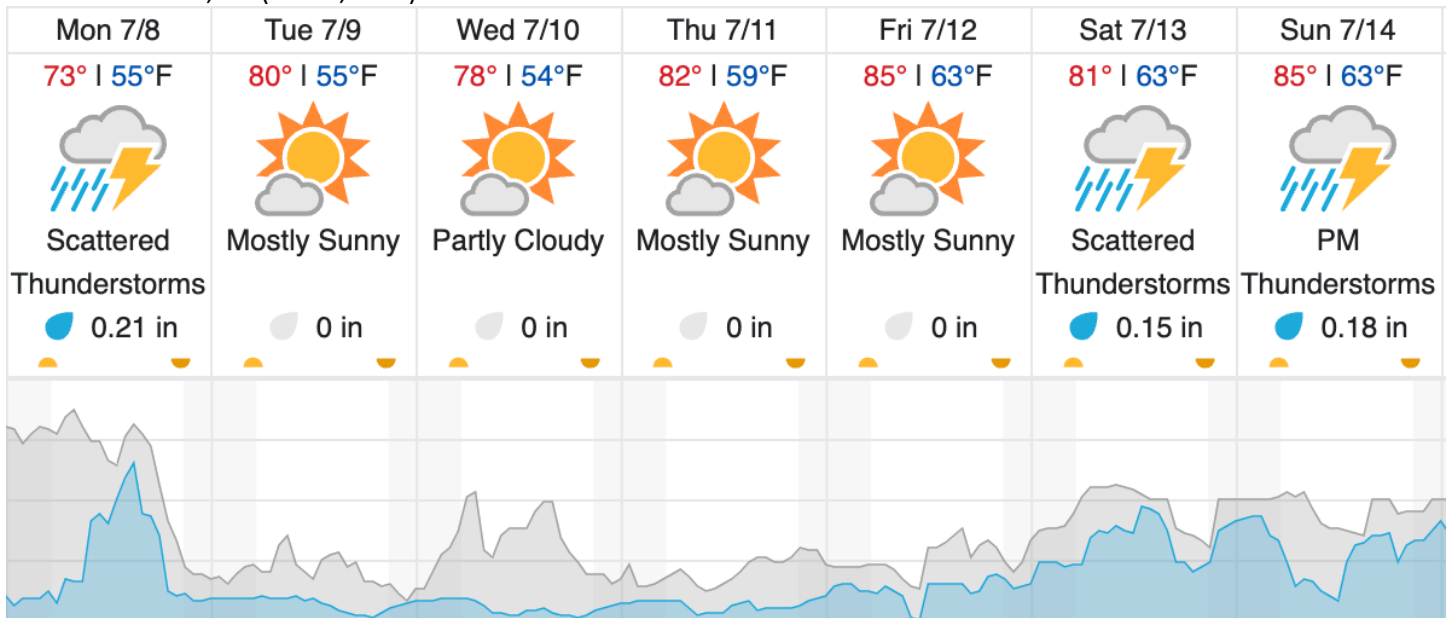

Flown: 82% (23/28)

Green: 25% (7/28)

Yellow: 4% (1/28)

Red: 54% (15/28)

D05 | WABI (NEON Research Support Services - Wabikon Forest Dynamics Plot)

2	3	4	5	6	7
---	---	---	---	---	---

Flown: 0% (0/6)

Green: 0% (0/6)

Yellow: 0% (0/6)

Red: 0% (0/6)

**Weather Forecast**

Boulder Junction, WI (UNDE, LIRO)

Tomahawk, WI (STEI-TREE)

Wausau, WI (KAUW)

source: wunderground.com

**Flight Collection Plan for 7 July 2024**