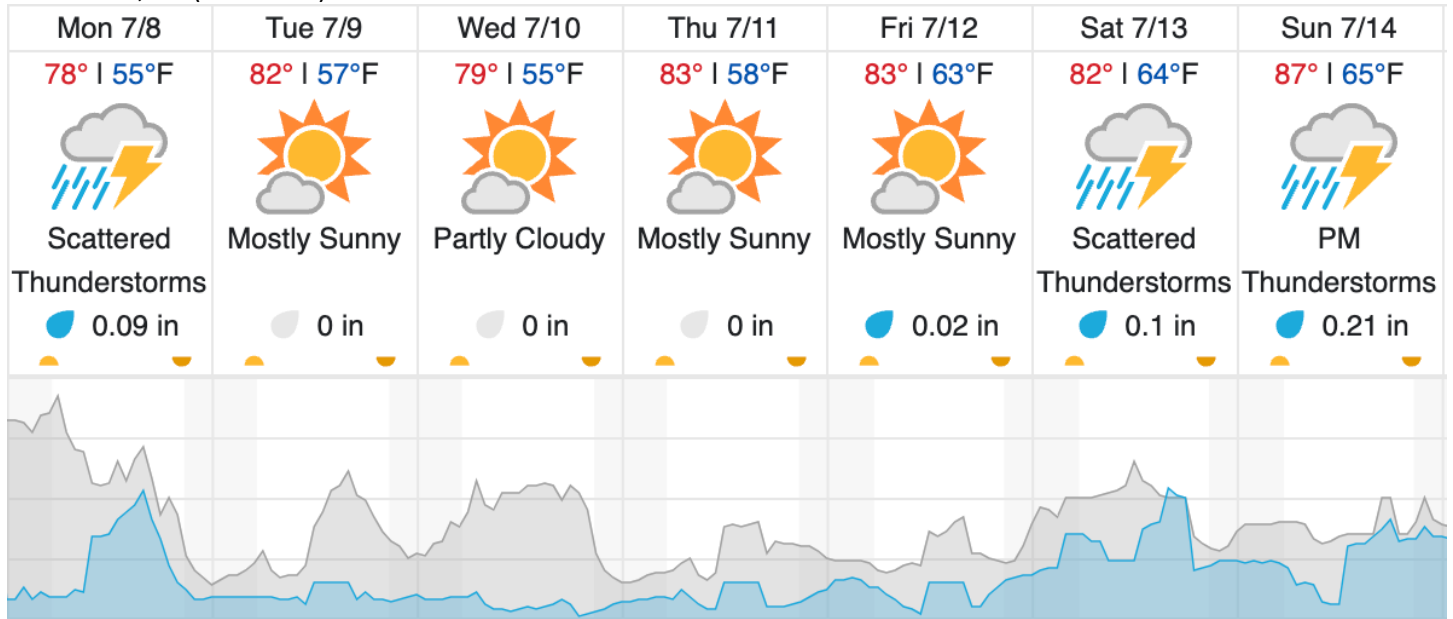

Yellow: 0% (0/6)

Red: 0% (0/6)

**Weather Forecast**

Boulder Junction, WI (UNDE, LIRO)

Tomahawk, WI (STEI-TREE)

Wausau, WI (KAUW)

source: wunderground.com

**Flight Collection Plan for 7 July 2024**