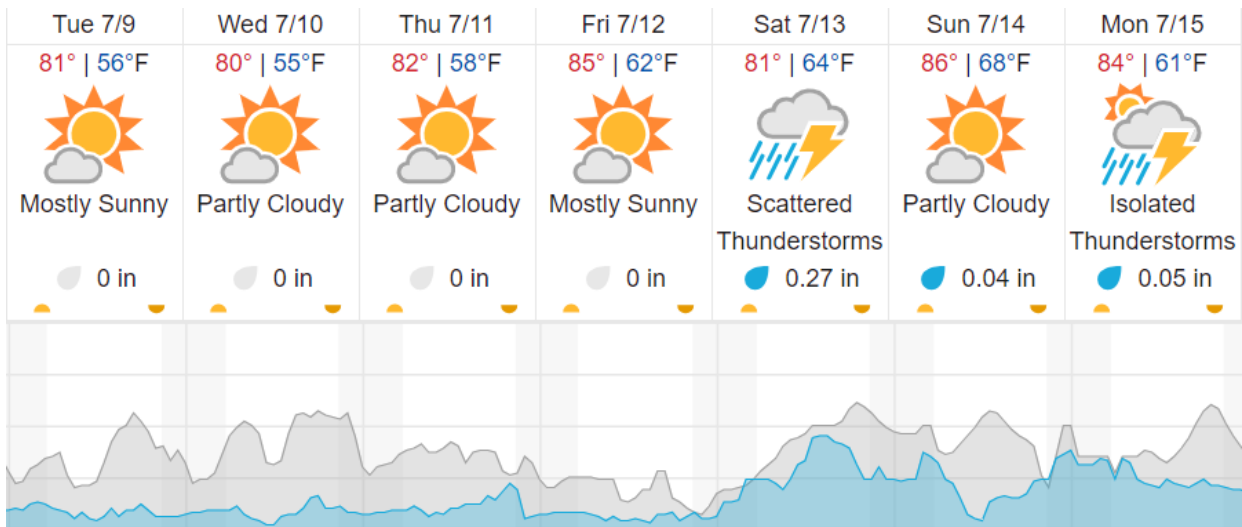

Wausau, WI (KAUW)

source: wunderground.com

Flight Collection Plan for 9 July 2024

Flyority 1

Collection Area: UNDERC (UNDE), if Red/Yellow lines 1-9; if Green lines 2-17, 23-29

Flight Plan Name: D05_UNDE_C1_P1_v2_Q780

On-station Time: 1420 UTC / 0920 L

Flyority 2

Collection Area: Steigerwaldt Land Services - Treehaven (STEI-TREE), Priority 1 Flight Box, lines 1-15

Flight Plan Name: D05_STEI_TREE_R1_P1_P2_v3_Q780

On-station Time: 1420 UTC / 0920 L

Flyority 3

Collection Area: Chequamegon-Nicolet National Forest (CHEQ)

Flight Plan Name: D05_CHEQ_R2_P1_v3_Q780

On-station Time: 1420 UTC / 0920 L