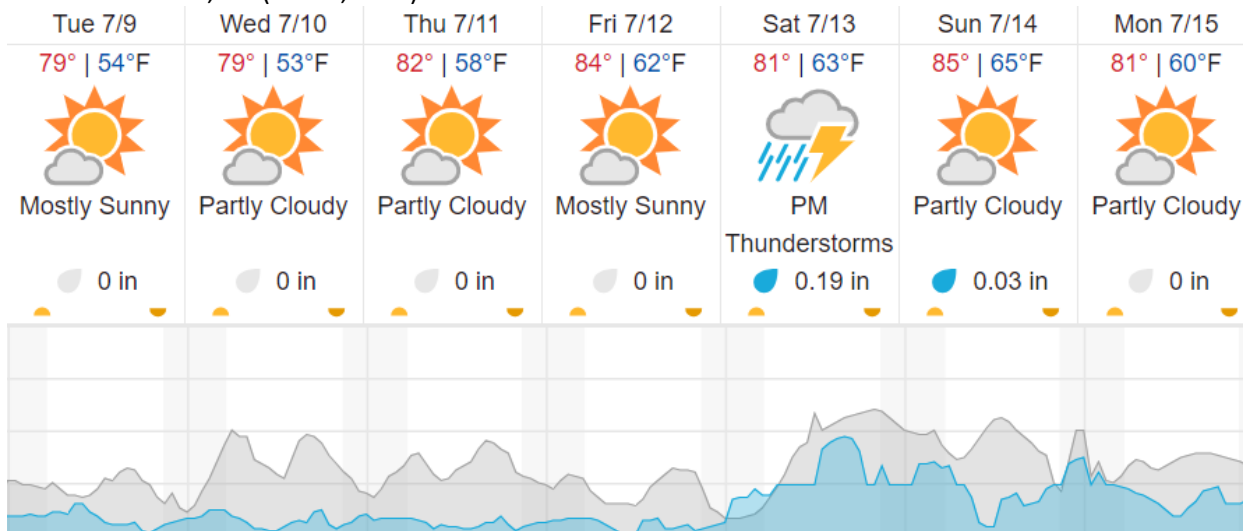

D05 | STEI_TREE_P2 (Steigerwaldt Land Services and Treehaven Priority 2)

27	28	29	30	31	32	33	34	35	36	37	38	39	40	41	42	43	44

Flown: 100% (18/18)
Green: 0% (0/18)
Yellow: 61% (11/18)
Red: 39% (7/18)

D05 | UNDE (University of Notre Dame Environmental Research Center)

2	3	4	5	6	7	8	9	10	11	12	13	14	15	16	17	18	19	20	21
22	23	24	25	26	27	28	29												

Flown: 82% (23/28)
Green: 25% (7/28)
Yellow: 4% (1/28)
Red: 54% (15/28)

D05 | WABI (NEON Research Support Services - Wabikon Forest Dynamics Plot)

2	3	4	5	6	7

Flown: 0% (0/6)
Green: 0% (0/6)
Yellow: 0% (0/6)
Red: 0% (0/6)

Weather Forecast

Boulder Junction, WI (UNDE, LIRO)

Tomahawk, WI (STEI-TREE)