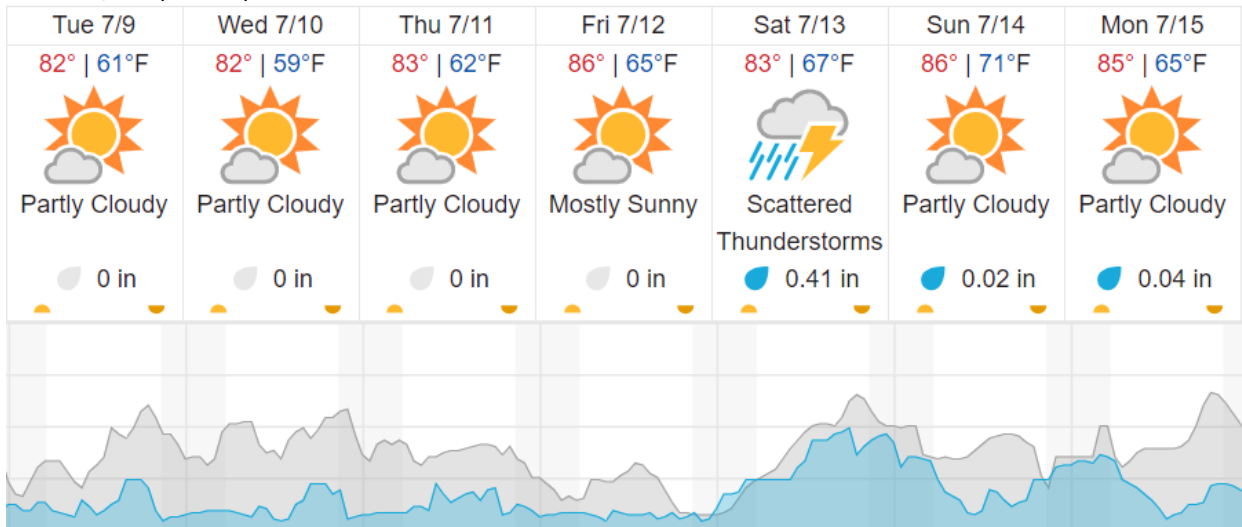

Weather Forecast

Boulder Junction, WI (UNDE, LIRO)

Tomahawk, WI (STEI-TREE)

Wausau, WI (KAUW)

source: wunderground.com

Flight Collection Plan for 9 July 2024

Flyority 1

Collection Area: UNDERC (UNDE), if Red/Yellow lines 1-9; if Green lines 2-17, 23-29