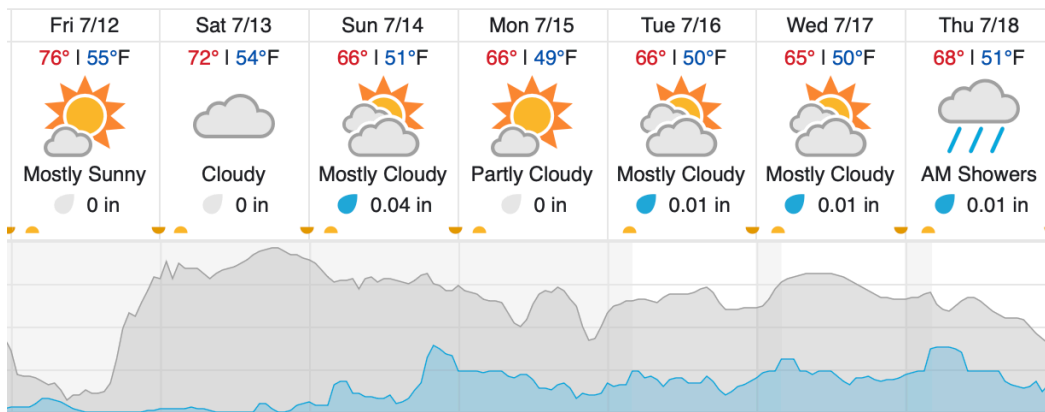

D19 | HEAL (Healy)

1	2	3	4	5	6	7	8	9	10	11	12	13	14	15	16	17	18	19	20
21	22	23	24	25	26	27	28	29	30	31	32	33							

Flown: 0% (0/33)
Green: 0% (0/33)
Yellow: 0% (0/33)
Red: 0% (0/33)

D19 | N19A (D19 Nominal Runway)

1	2

Flown: 0% (0/2)
Green: 0% (0/2)
Yellow: 0% (0/2)
Red: 0% (0/2)

Weather Forecast

Fairbanks, AK (BONA)