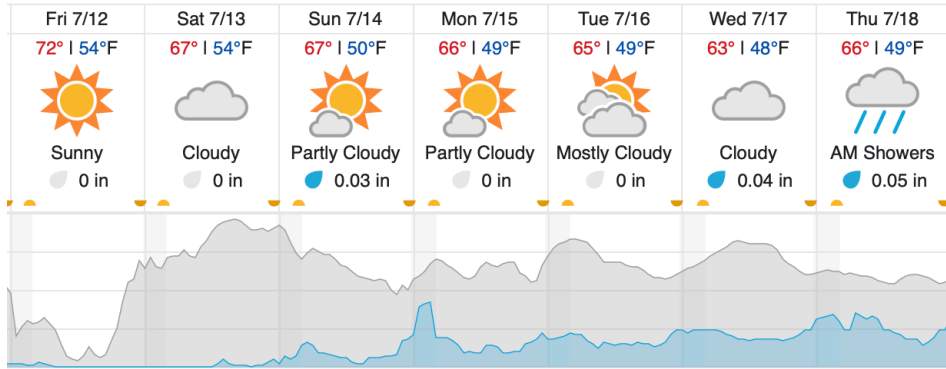

Delta Junction, AK (DEJU)

Cloud Cover (%)   Chance of Precip. (%)

source: wunderground.com

Flight Collection Plan for 12 July 2024

Flyority 1

Collection Area: Caribou Creek – Poker Flats Watershed (BONA)

Flight Plan Name: D19_BONA_C1_P1_v2_PRM.xml

On-Station Time: 10:30 L / 18:30 UTC

Flyority 2

Collection Area: Healy (HEAL)

Flight Plan Name: D19_HEAL_R3_P1_v2_PRM.xml

On-Station Time: 10:30 L / 18:30 UTC

Flyority 3

Collection Area: Delta Junction (DEJU) – Priority Flight Box 1

Flight Plan Name: D19_DEJU_R1_P1_P2_v6_PRM.xml

On-Station Time: 10:20 L / 18:20 UTC

Flyority 4

Collection Area: Delta Junction (DEJU) – Priority Flight Box 2

Flight Plan Name: D19_DEJU_R1_P1_P2_v6_PRM.xml

On-Station Time: 10:20 L / 18:20 UTC

Flyority 5

Collection Area: Nominal Runway – D19

Flight Plan Name: D19_N19A_Nominal_Runway_Test_v2_PRM.xml

Crew: Mike (Lidar), John (NIS)