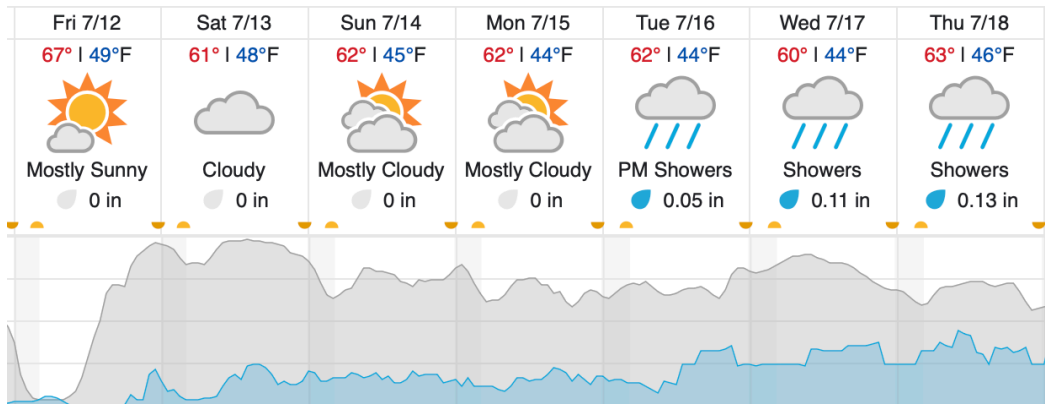

Healy, AK (HEAL)