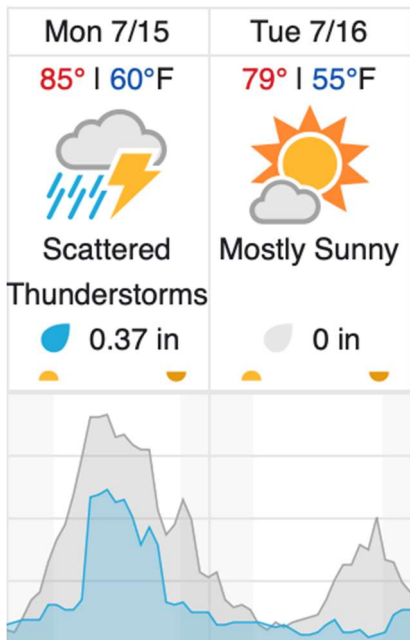

Yellow: 83% (5/6)

Red: 17% (1/6)

Weather Forecast

Boulder Junction, WI (UNDE, LIRO)

Tomahawk, WI (STEI-TREE)

Wausau, WI (KAUW)

source: wunderground.com

Flight Collection Plan for 15 July 2024