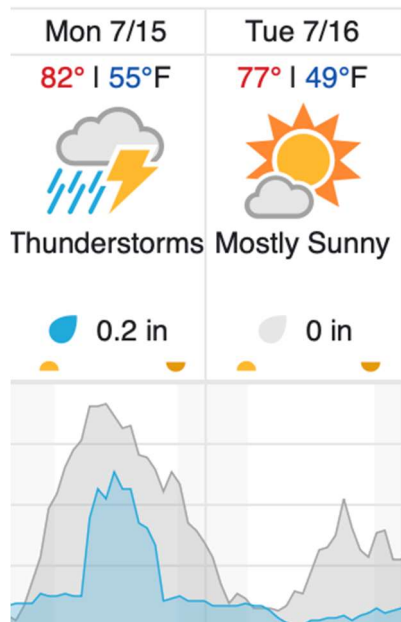

Yellow: 83% (5/6)

Red: 17% (1/6)

Weather Forecast

Boulder Junction, WI (UNDE, LIRO)

Tomahawk, WI (STEI-TREE)

Wausau, WI (KAUW)

source: wunderground.com

Flight Collection Plan for 15 July 2024