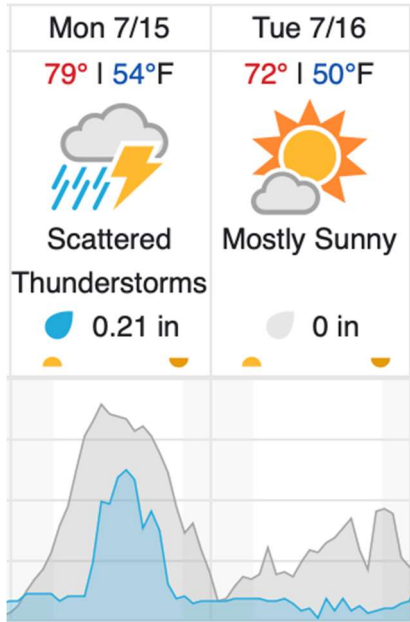

Flown: 100% (18/18)

Green: 0% (0/18)

Yellow: 61% (11/18)

Red: 39% (7/18)

D05 | UNDE (University of Notre Dame Environmental Research Center)

2	3	4	5	6	7	8	9	10	11	12	13	14	15	16	17	18	19	20	21
22	23	24	25	26	27	28	29												

Flown: 100% (28/28)

Green: 25% (7/28)

Yellow: 21% (6/28)

Red: 54% (15/28)

D05 | WABI (NEON Research Support Services - Wabikon Forest Dynamics Plot)

2	3	4	5	6	7
---	---	---	---	---	---

Flown: 100% (6/6)

Green: 0% (0/6)

Yellow: 83% (5/6)

Red: 17% (1/6)

Weather Forecast

Boulder Junction, WI (UNDE, LIRO)

Tomahawk, WI (STEI-TREE)

Wausau, WI (KAUW)

source: wunderground.com

Flight Collection Plan for 15 July 2024