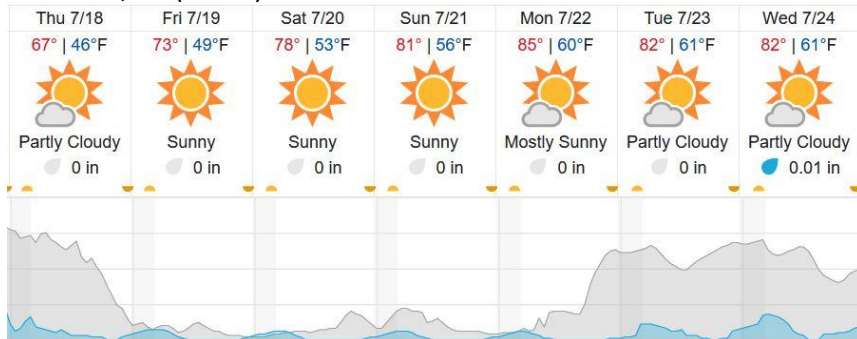

D19|DEJU (Delta Junction)

1	2	3	4	5	6	7	8	9	10	11	12	13	14	15	16	17	18	19	20
21																			

Flown: 81% (17/21)

Green: 33% (7/21)

Yellow: 48% (10/21)

Red: 0% (0/21)

D19 | HEAL (Healy)

1	2	3	4	5	6	7	8	9	10	11	12	13	14	15	16	17	18	19	20
21	22	23	24	25	26	27	28	29	30	31	32	33							

Flown: 0% (0/33)
 Green: 0% (0/33)
 Yellow: 0% (0/33)
 Red: 0% (0/33)

D19 | N19A (D19 Nominal Runway)

1	2
---	---

Flown: 0% (0/2)
 Green: 0% (0/2)
 Yellow: 0% (0/2)
 Red: 0% (0/2)

Weather Forecast

Fairbanks, AK (BONA)

Healy, AK (HEAL)

Delta Junction, AK (DEJU)

Cloud Cover (%)	Chance of Precip. (%)
-----------------	-----------------------

source: wunderground.com

Flight Collection Plan for 18 July 2024

Flyority 1

Collection Area: Caribou Creek – Poker Flats Watershed (BONA)