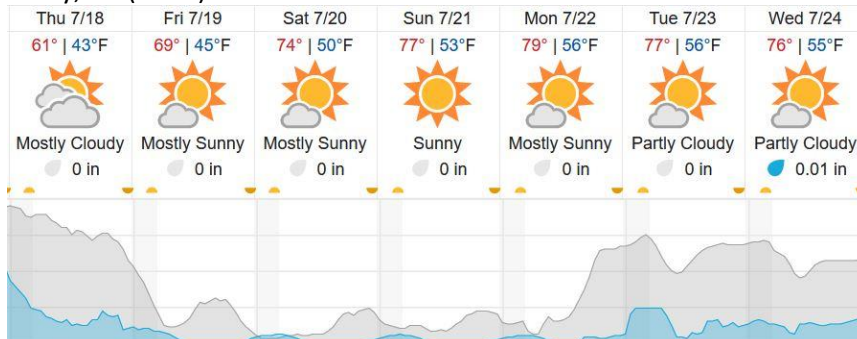

D19|DEJU (Delta Junction)

1	2	3	4	5	6	7	8	9	10	11	12	13	14	15	16	17	18	19	20
21																			

Flown: 81% (17/21)

Green: 33% (7/21)

Yellow: 48% (10/21)

Red: 0% (0/21)

D19 | HEAL (Healy)

1	2	3	4	5	6	7	8	9	10	11	12	13	14	15	16	17	18	19	20
21	22	23	24	25	26	27	28	29	30	31	32	33							

Flown: 0% (0/33)
 Green: 0% (0/33)
 Yellow: 0% (0/33)
 Red: 0% (0/33)

D19 | N19A (D19 Nominal Runway)

1	2
---	---

Flown: 0% (0/2)
 Green: 0% (0/2)
 Yellow: 0% (0/2)
 Red: 0% (0/2)

Weather Forecast

Fairbanks, AK (BONA)

Healy, AK (HEAL)

Delta Junction, AK (DEJU)

Cloud Cover (%)	Chance of Precip. (%)
-----------------	-----------------------

source: wunderground.com

Flight Collection Plan for 18 July 2024

Flyority 1

Collection Area: Caribou Creek – Poker Flats Watershed (BONA)