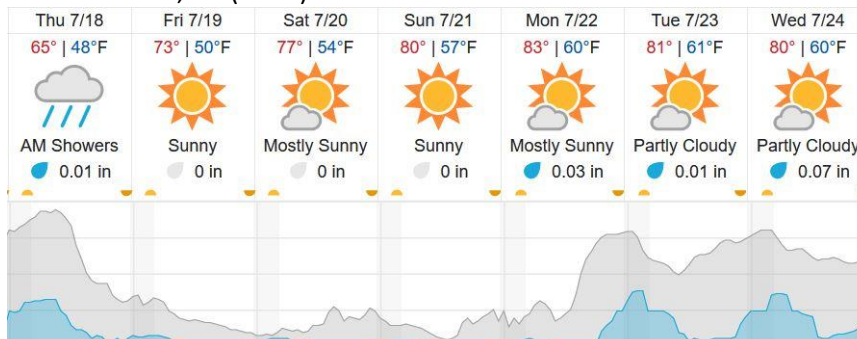

D19|DEJU (Delta Junction)

1	2	3	4	5	6	7	8	9	10	11	12	13	14	15	16	17	18	19	20
21																			

Flown: 81% (17/21)

Green: 33% (7/21)

Yellow: 48% (10/21)

Red: 0% (0/21)

D19 | HEAL (Healy)

1	2	3	4	5	6	7	8	9	10	11	12	13	14	15	16	17	18	19	20
21	22	23	24	25	26	27	28	29	30	31	32	33							

Flown: 0% (0/33)
 Green: 0% (0/33)
 Yellow: 0% (0/33)
 Red: 0% (0/33)

D19 | N19A (D19 Nominal Runway)

1	2
---	---

Flown: 0% (0/2)
 Green: 0% (0/2)
 Yellow: 0% (0/2)
 Red: 0% (0/2)

Weather Forecast

Fairbanks, AK (BONA)

Healy, AK (HEAL)

Delta Junction, AK (DEJU)

Cloud Cover (%)	Chance of Precip. (%)
-----------------	-----------------------

source: wunderground.com

Flight Collection Plan for 18 July 2024

Flyority 1

Collection Area: Caribou Creek – Poker Flats Watershed (BONA)