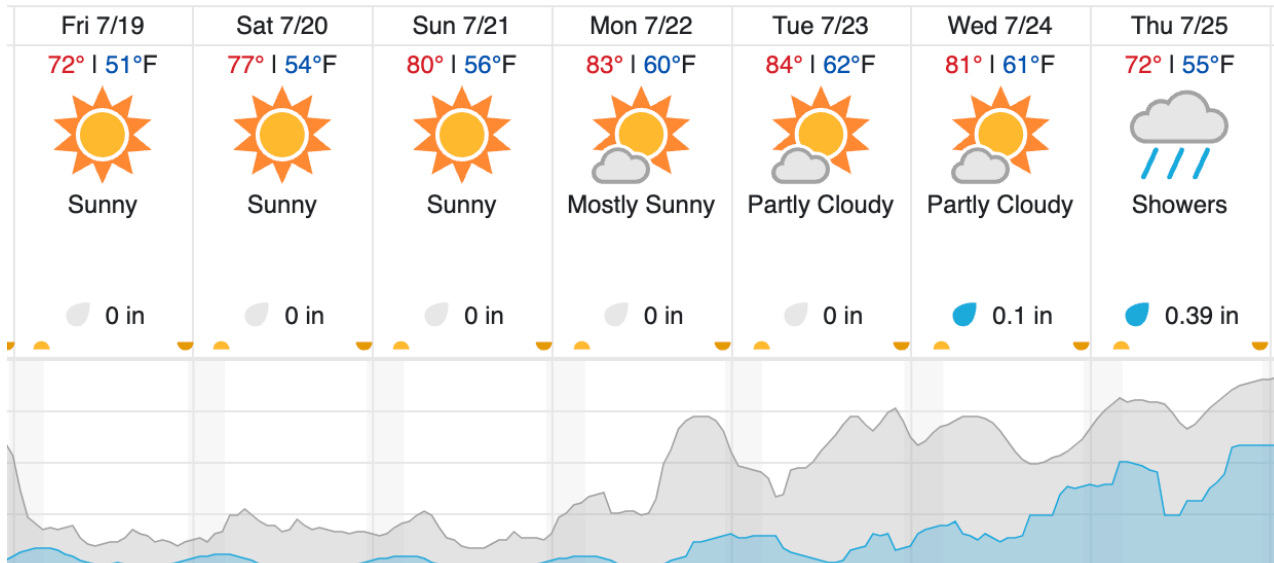

D19 | HEAL (Healy)

1	2	3	4	5	6	7	8	9	10	11	12	13	14	15	16	17	18	19	20
21	22	23	24	25	26	27	28	29	30	31	32	33							

Flown: 0% (0/33)
 Green: 0% (0/33)
 Yellow: 0% (0/33)
 Red: 0% (0/33)

D19 | N19A (D19 Nominal Runway)

1	2
---	---

Flown: 0% (0/2)
 Green: 0% (0/2)
 Yellow: 0% (0/2)
 Red: 0% (0/2)

Weather Forecast

Fairbanks, AK (BONA)

Healy, AK (HEAL)

Delta Junction, AK (DEJU)

Cloud Cover (%)	Chance of Precip. (%)
-----------------	-----------------------

source: wunderground.com

Flight Collection Plan for 19 July 2024

Flyority 1

Collection Area: Caribou Creek – Poker Flats Watershed (BONA)

Flight Plan Name: D19_BONA_C1_P1_v2_PRM.xml

On-Station Time: 10:30 L / 18:30 UTC