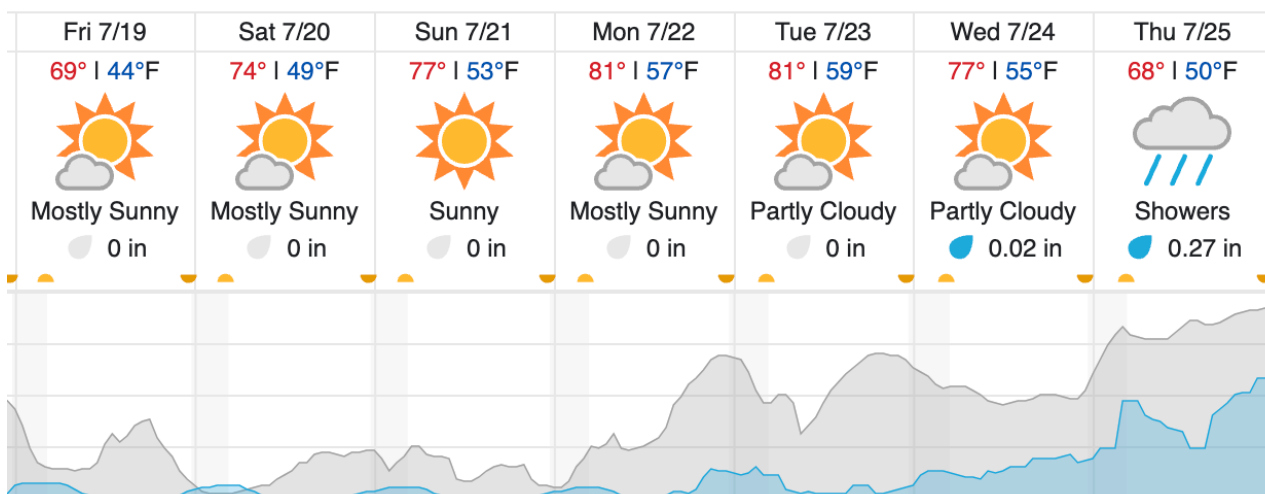

D19 | HEAL (Healy)

1	2	3	4	5	6	7	8	9	10	11	12	13	14	15	16	17	18	19	20
21	22	23	24	25	26	27	28	29	30	31	32	33							

Flown: 0% (0/33)
 Green: 0% (0/33)
 Yellow: 0% (0/33)
 Red: 0% (0/33)

D19 | N19A (D19 Nominal Runway)

1	2
---	---

Flown: 0% (0/2)
 Green: 0% (0/2)
 Yellow: 0% (0/2)
 Red: 0% (0/2)

Weather Forecast

Fairbanks, AK (BONA)

Healy, AK (HEAL)

Delta Junction, AK (DEJU)

Cloud Cover (%)	Chance of Precip. (%)
-----------------	-----------------------

source: wunderground.com

Flight Collection Plan for 19 July 2024

Flyority 1

Collection Area: Caribou Creek – Poker Flats Watershed (BONA)

Flight Plan Name: D19_BONA_C1_P1_v2_PRM.xml

On-Station Time: 10:30 L / 18:30 UTC