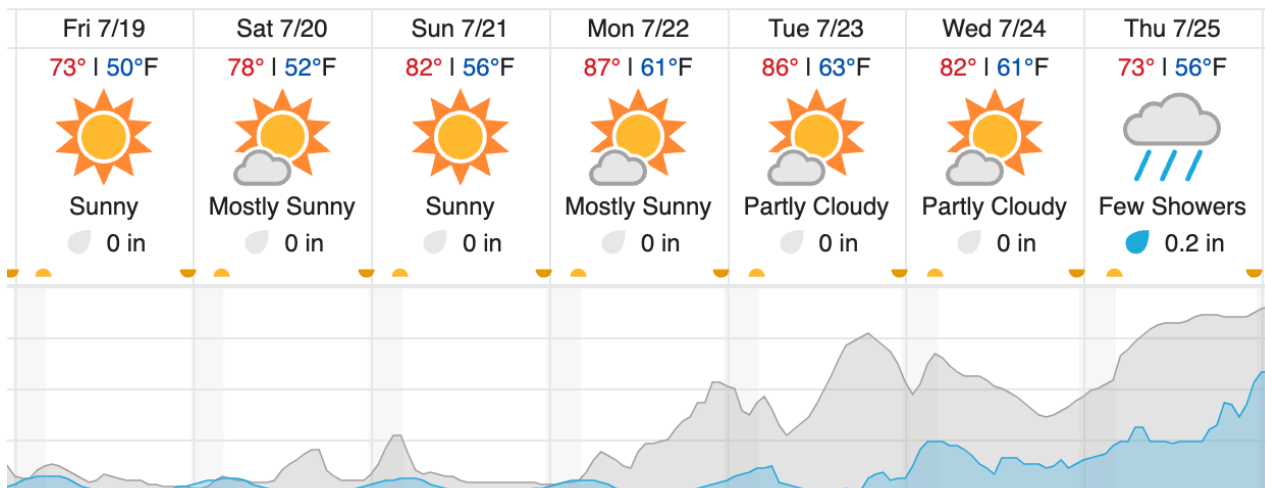

Flown: 46% (21/46)
 Green: 0% (0/46)
 Yellow: 20% (9/46)
 Red: 26% (12/46)

D19|DEJU (Delta Junction)

1	2	3	4	5	6	7	8	9	10	11	12	13	14	15	16	17	18	19	20
21																			

Flown: 81% (17/21)
 Green: 33% (7/21)
 Yellow: 48% (10/21)
 Red: 0% (0/21)

D19 | HEAL (Healy)

1	2	3	4	5	6	7	8	9	10	11	12	13	14	15	16	17	18	19	20
21	22	23	24	25	26	27	28	29	30	31	32	33							

Flown: 0% (0/33)
 Green: 0% (0/33)
 Yellow: 0% (0/33)
 Red: 0% (0/33)

D19 | N19A (D19 Nominal Runway)

1	2
---	---

Flown: 0% (0/2)
 Green: 0% (0/2)
 Yellow: 0% (0/2)
 Red: 0% (0/2)

Weather Forecast

Fairbanks, AK (BONA)

Healy, AK (HEAL)

Delta Junction, AK (DEJU)

Cloud Cover (%)	Chance of Precip. (%)
-----------------	-----------------------