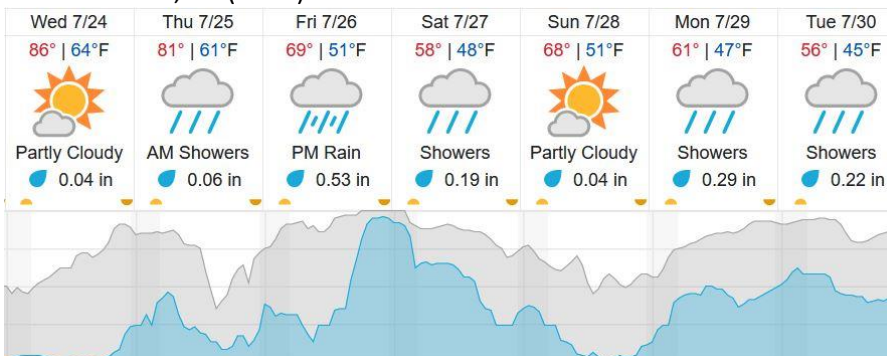

D19 | N19A (D19 Nominal Runway)

1	2
---	---

Flown: 100% (2/2)
 Green: 0% (0/2)
 Yellow: 100% (2/2)
 Red: 0% (0/2)

Weather Forecast

Fairbanks, AK (BONA)

Healy, AK (HEAL)

Delta Junction, AK (DEJU)

Cloud Cover (%)	Chance of Precip. (%)
-----------------	-----------------------

source: wunderground.com

Flight Collection Plan for 24 July 2024

Flyority 1

Collection Area: Caribou Creek – Poker Flats Watershed (BONA) *if green conditions present

Flight Plan Name: D19_BONA_C1_P1_v2_PRM.xml