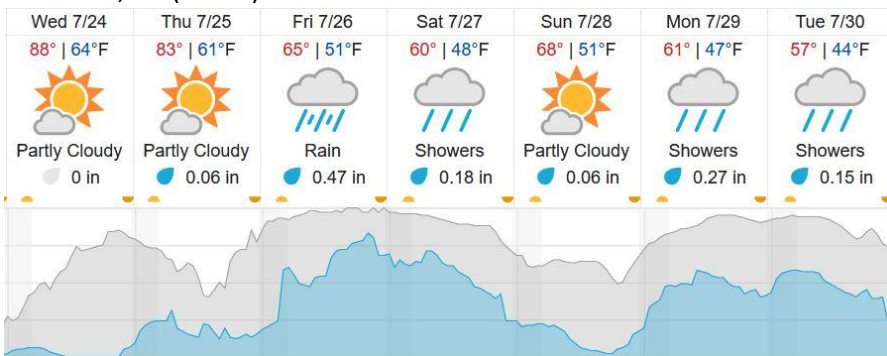

Flown: 100% (46/46)

Green: 0% (0/46)

Yellow: 76% (35/46)

Red: 24% (11/46)

D19|DEJU (Delta Junction)

1	2	3	4	5	6	7	8	9	10	11	12	13	14	15	16	17	18	19	20
21																			

Flown: 100% (21/21)

Green: 33% (7/21)

Yellow: 67% (14/21)

Red: 0% (0/21)

D19 | HEAL (Healy)

1	2	3	4	5	6	7	8	9	10	11	12	13	14	15	16	17	18	19	20
21	22	23	24	25	26	27	28	29	30	31	32	33							

Flown: 100% (33/33)
 Green: 0% (0/33)
 Yellow: 15% (5/33)
 Red: 85% (28/33)

D19 | N19A (D19 Nominal Runway)

1	2
---	---

Flown: 100% (2/2)
 Green: 0% (0/2)
 Yellow: 100% (2/2)
 Red: 0% (0/2)

Weather Forecast

Fairbanks, AK (BONA)

Healy, AK (HEAL)

Delta Junction, AK (DEJU)

Cloud Cover (%)	Chance of Precip. (%)
-----------------	-----------------------