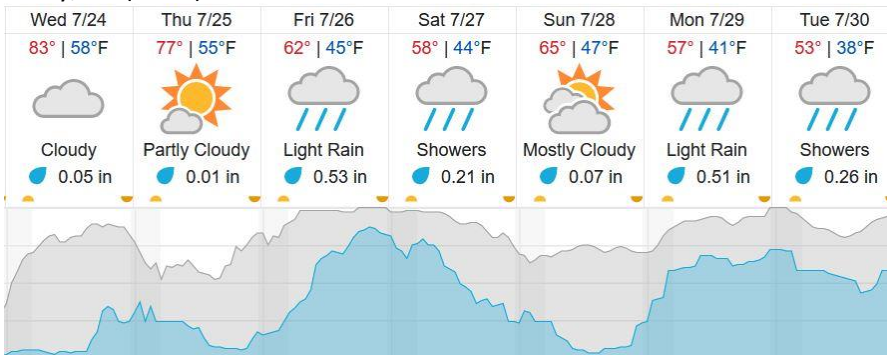

D19 | N19A (D19 Nominal Runway)

1	2
---	---

Flown: 100% (2/2)
 Green: 0% (0/2)
 Yellow: 100% (2/2)
 Red: 0% (0/2)

Weather Forecast

Fairbanks, AK (BONA)

Healy, AK (HEAL)

Delta Junction, AK (DEJU)

Cloud Cover (%)	Chance of Precip. (%)
-----------------	-----------------------

source: wunderground.com

Flight Collection Plan for 24 July 2024

Flyority 1

Collection Area: Caribou Creek – Poker Flats Watershed (BONA) *if green conditions present

Flight Plan Name: D19_BONA_C1_P1_v2_PRM.xml