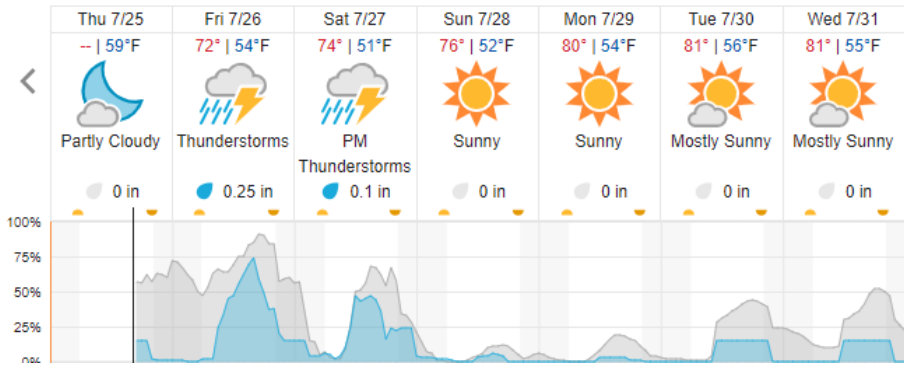

Weather Forecast Allenspark CO (RMNP)