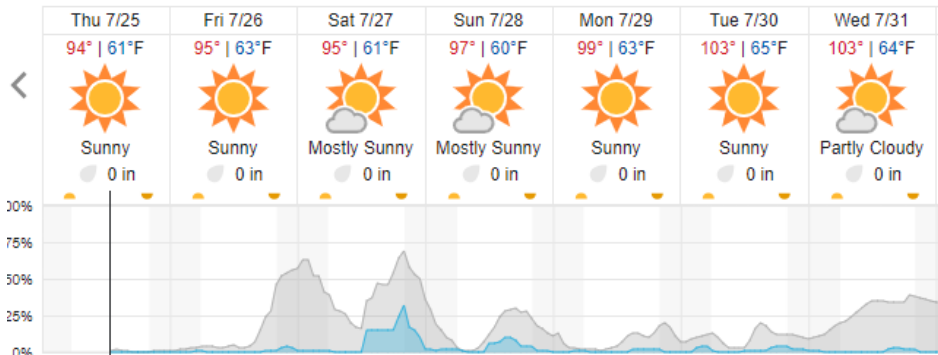

Joes, CO (ARIK)