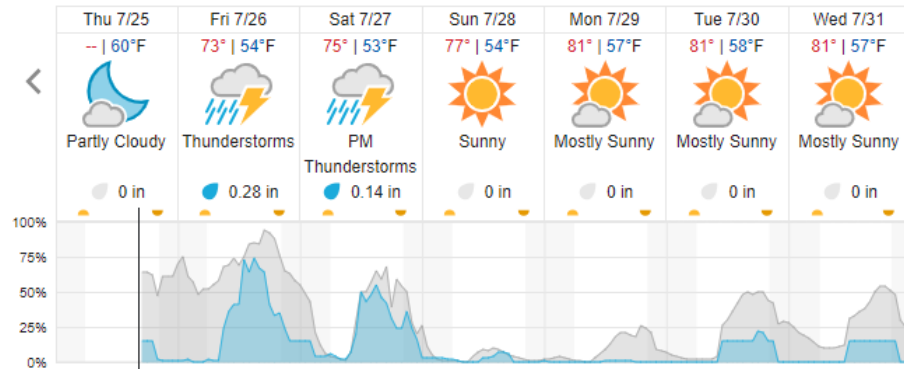

Nederland, CO (NIWO)