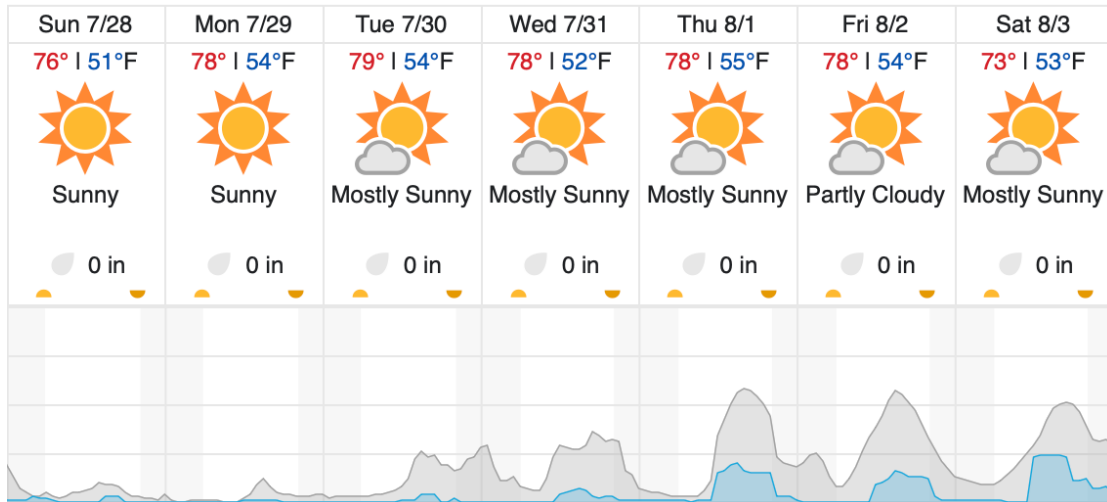

Flown: 0% (0/7)  
Green: 0% (0/7)  
Yellow: 0% (0/7)  
Red: 0% (0/7)

D15|CTWD\_P3 ()

30	31	32	33	34	35	36	37	38	39	40	41	42
----	----	----	----	----	----	----	----	----	----	----	----	----

Flown: 0% (0/13)  
Green: 0% (0/13)  
Yellow: 0% (0/13)  
Red: 0% (0/13)

## Weather Forecast

Allenspark, CO (RMNP)

Nederland, CO (NIWO)

Fraser, CO (WLOU)

Joes, CO (ARIK)

Ogden, UT (CTWD)

source: wunderground.com

**Flight Collection Plan for July 28, 2024**