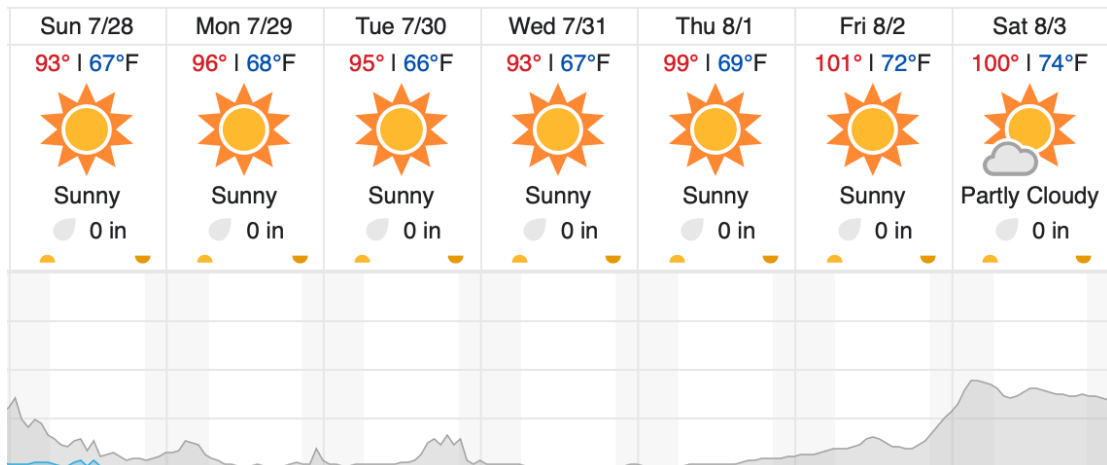

## Weather Forecast

Allenspark, CO (RMNP)

Nederland, CO (NIWO)

Fraser, CO (WLOU)

Joes, CO (ARIK)

Ogden, UT (CTWD)

source: wunderground.com

**Flight Collection Plan for July 28, 2024**