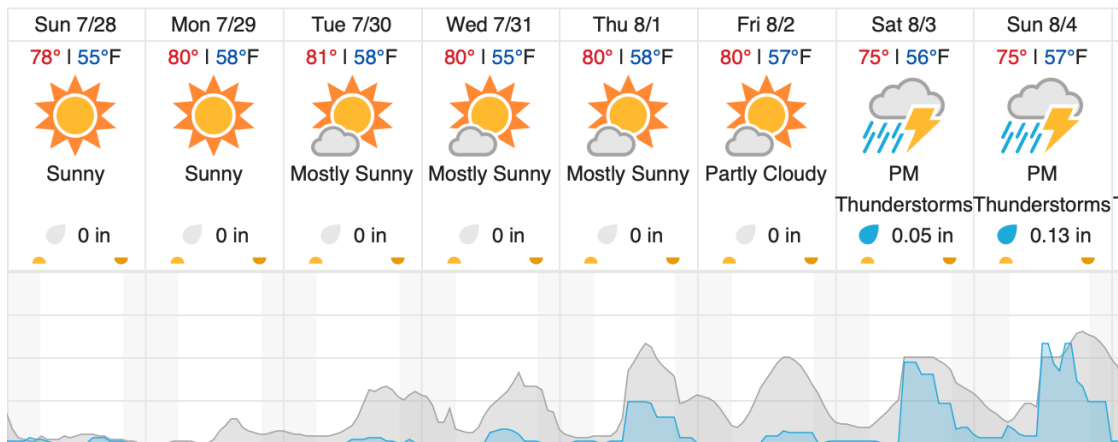

1	2	3	4	5	6	7	8	9	10	11	12	13	14	15	16	17	18	19	20
21	22																		

Flown: 0% (0/22)  
Green: 0% (0/22)  
Yellow: 0% (0/22)  
Red: 0% (0/22)

D15|CTWD\_P2 ()

23	24	25	26	27	28	29
----	----	----	----	----	----	----

Flown: 0% (0/7)  
Green: 0% (0/7)  
Yellow: 0% (0/7)  
Red: 0% (0/7)

D15|CTWD\_P3 ()

30	31	32	33	34	35	36	37	38	39	40	41	42
----	----	----	----	----	----	----	----	----	----	----	----	----

Flown: 0% (0/13)  
Green: 0% (0/13)  
Yellow: 0% (0/13)  
Red: 0% (0/13)

## Weather Forecast

Allenspark, CO (RMNP)

Nederland, CO (NIWO)

Fraser, CO (WLOU)

Joes, CO (ARIK)

Ogden, UT (CTWD)

source: wunderground.com

**Flight Collection Plan for July 28, 2024**