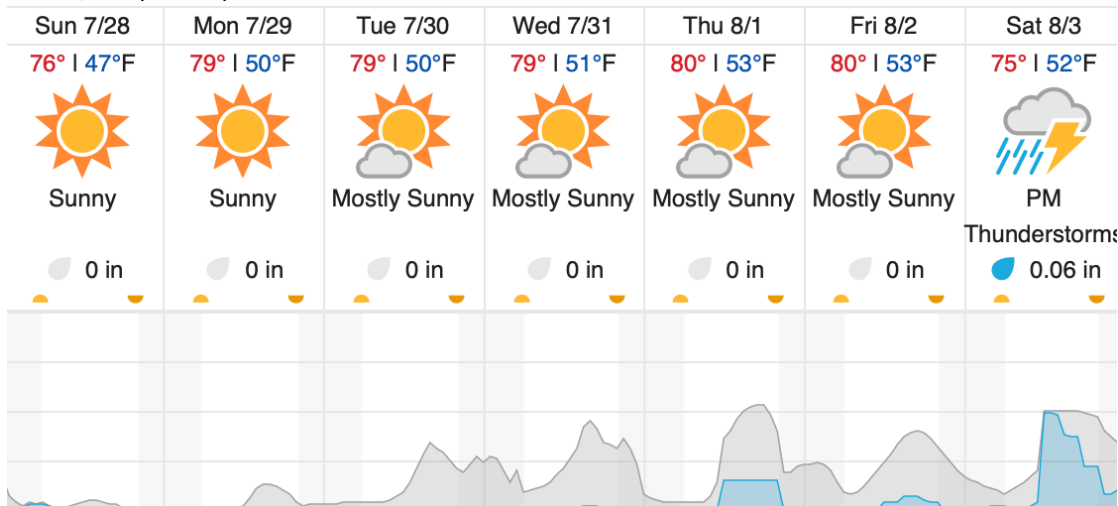

## Weather Forecast

Allenspark, CO (RMNP)

Nederland, CO (NIWO)

Fraser, CO (WLOU)

Joes, CO (ARIK)

Ogden, UT (CTWD)

source: wunderground.com

**Flight Collection Plan for July 28, 2024**