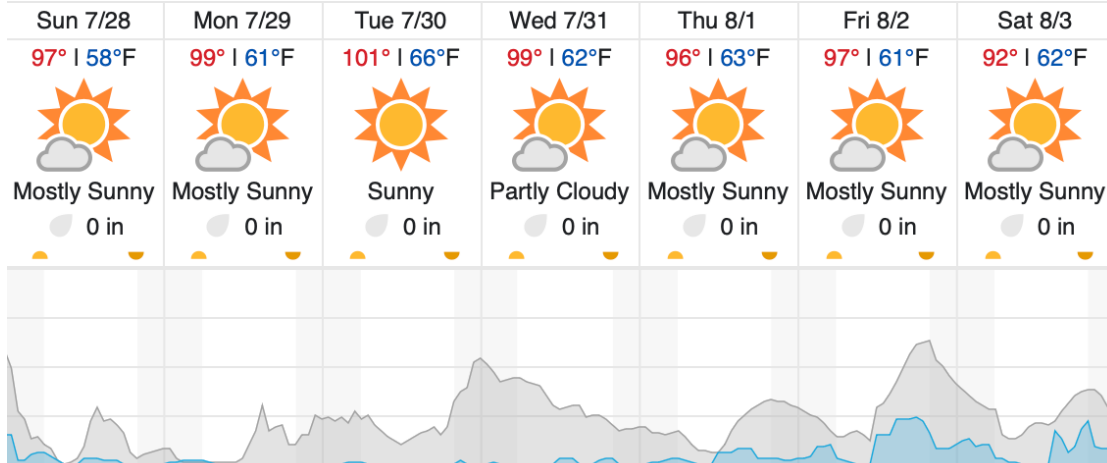

## Weather Forecast

Allenspark, CO (RMNP)

Nederland, CO (NIWO)

Fraser, CO (WLOU)

Joes, CO (ARIK)

Ogden, UT (CTWD)

source: wunderground.com

**Flight Collection Plan for July 28, 2024**