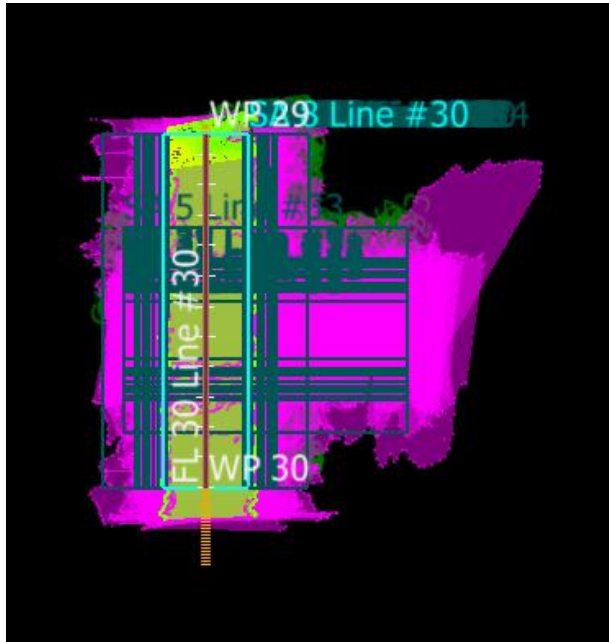

Line #	21	22	23	24	25	26	27	28	29	30	31	32	33	34	35	36	37
Lidar	✓	✓	✓	✓	✓	✓	✓	✓	✓	✓	✓	✓	✓	✓	✓	✓	✓
Spectrometer	✓	✓	✓	✓	✓	✓	✓	✓	✓	✓	✓	✓	✓	✓	✓	✓	✓
Camera	✓	✓	✓	✓	✓	✓	✓	✓	✓	✓	✓	✓	✓	✓	✓	✓	✓
Cloud Cover																	

Total number of lines flown: 37

**Flight Screenshots**

2026050314

2026050318

Flown: 100% (20/20)

Green: 100% (20/20)

Yellow: 0% (0/20)

Red: 0% (0/20)

\* Flown within 35deg solar angle

### D00|H10D (NEON Headquarters Lidar Validation - Galaxy)

1	2	3	4
---	---	---	---

Flown: 100% (4/4)

Green: 100% (4/4)

Yellow: 0% (0/4)

Red: 0% (0/4)

\* Flown within 35deg solar angle