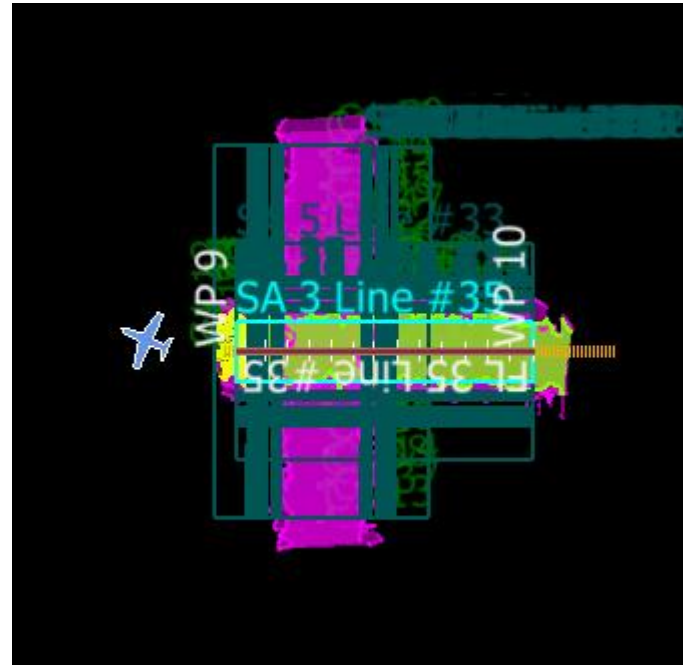

Line #	21	22	23	24	25	26	27	28	29	30	31	32	33	34	35	36	37
Lidar	✓	✓	✓	✓	✓	✓	✓	✓	✓	✓	✓	✓	✓	✓	✓	✓	✓
Spectrometer	✓	✓	✓	✓	✓	✓	✓	✓	✓	✓	✓	✓	✓	✓	✓	✓	✓
Camera	✓	✓	✓	✓	✓	✓	✓	✓	✓	✓	✓	✓	✓	✓	✓	✓	✓
Cloud Cover																	

Total number of lines flown: 37

**Flight Screenshots**

2026050314

2026050318

Flown: 100% (20/20)

Green: 100% (20/20)

Yellow: 0% (0/20)

Red: 0% (0/20)

\* Flown within 35deg solar angle

### D00|H10D (NEON Headquarters Lidar Validation - Galaxy)

1	2	3	4
---	---	---	---

Flown: 100% (4/4)

Green: 100% (4/4)

Yellow: 0% (0/4)

Red: 0% (0/4)

\* Flown within 35deg solar angle