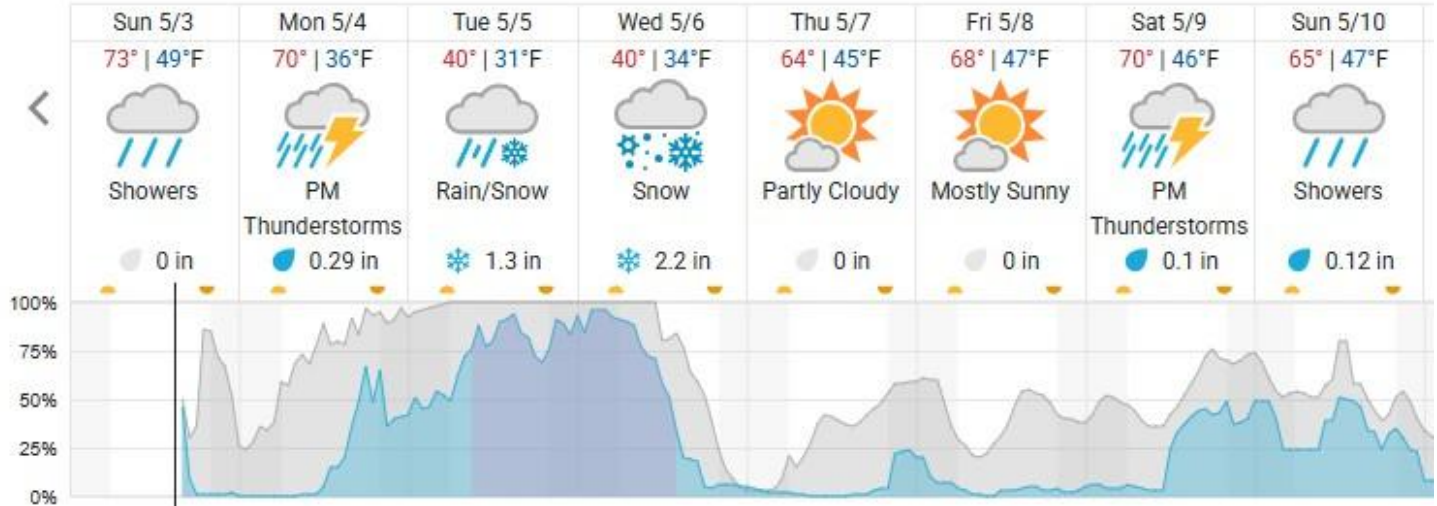

Weather Forecast

Boulder, CO (KBDU)

source: wunderground.com

Flight Collection Plan for 4 May 2026

Flyority 1

Collection Area: Boulder City Nominal Science Flight
Flight Plan Name: D10_V10F_Boulder_City_v11_PRM
On-Station Time: 1540 UTC / 0940 L

Crew: Alyssa (Lidar), Matt (NIS), Elissa (Ground)