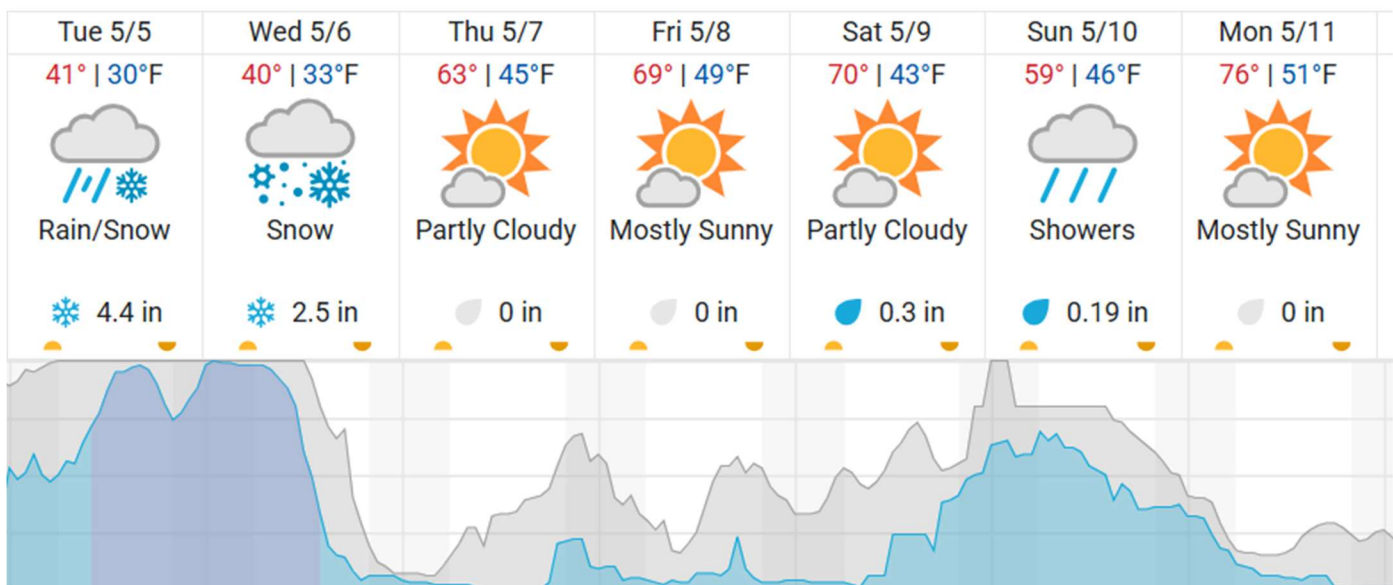

Yellow: 0% (0/4)

Red: 0% (0/4)

* Flown within 35deg solar angle

D00|N10F (Nominal Runway at KBDU - Galaxy)

1	2	3	4	5	6	7	8	9	10	11	12	13	14	15	16	17	18	19	20	
21	22	23	24	25	26	27	28	29	30	31	32	33	34	35	36	37				

Flown: 100% (37/37)

Green: 0% (0/37)

Yellow: 0% (0/37)

Red: 100% (37/37)

* Flown within 35deg solar angle

D00|R10F (Boulder Airport Radiometric Calibration - Galaxy)

1	2	3	4	5

Flown: 100% (5/5)

Green: 100% (5/5)

Yellow: 0% (0/5)

Red: 0% (0/5)

* Flown within 35deg solar angle

D00|W10D (Wiggle Timing Test - Galaxy)

1	2

Flown: 100% (2/2)

Green: 100% (2/2)

Yellow: 0% (0/2)

Red: 0% (0/2)

* Flown within 35deg solar angle

Weather Forecast

Boulder, CO (KBDU)

Cloud Cover (%)	Chance of Precip. (%)

source: wunderground.com