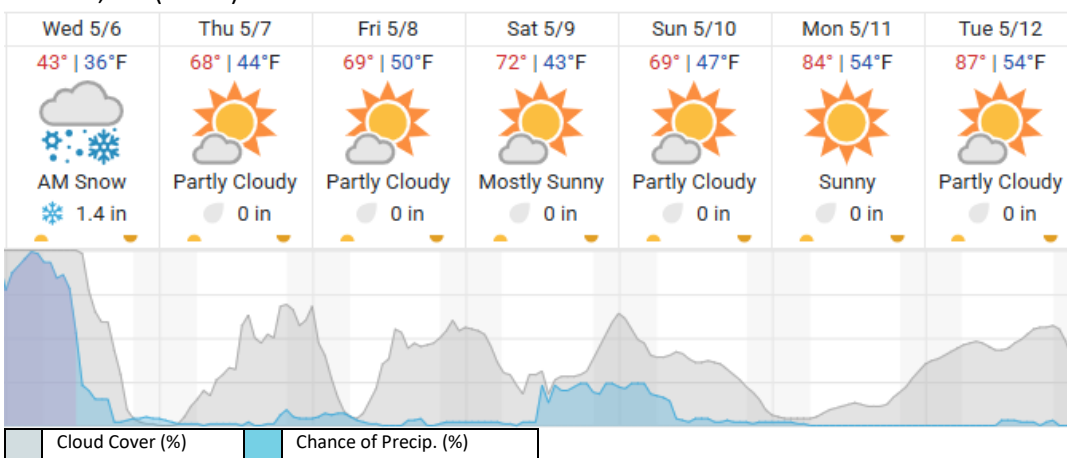

* Flown within 35deg solar angle

D00|V10F (Boulder City Nominal - Galaxy)

1	2	3	4	5	6	7	8	9	10	11	12	13	14	15	16	17	18	19	20	
21	22	23	24	25	26	27	28	29												

Flown: 0% (0/29)

Green: 0% (0/29)

Yellow: 0% (0/29)

Red: 0% (0/29)

* Flown within 35deg solar angle

D00|W10D (Wiggle Timing Test - Galaxy)

1	2
---	---

Flown: 100% (2/2)

Green: 100% (2/2)

Yellow: 0% (0/2)

Red: 0% (0/2)

* Flown within 35deg solar angle

Weather Forecast

Boulder, CO (KBDU)

source: wunderground.com

Flight Collection Plan for 6 May 2026

Severe weather is expected 5/6. Crew will check in as normal but no flights planned