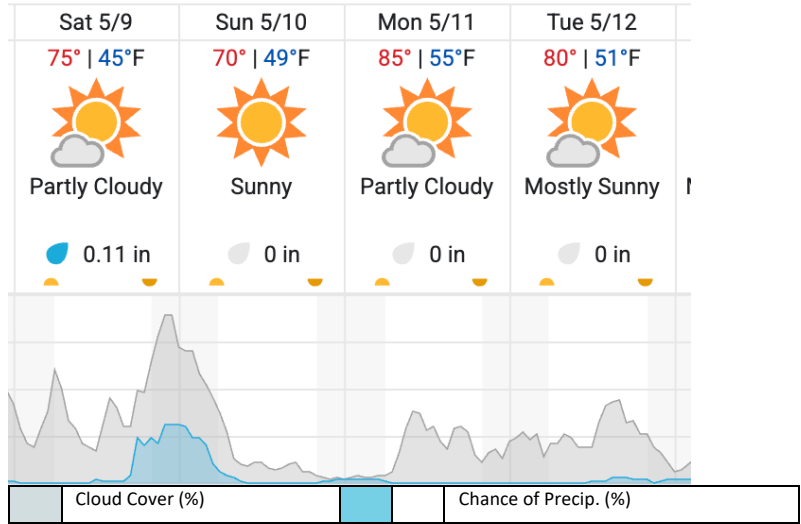

1	2	3	4	5	6	7	8	9	10	11	12	13	14	15	16	17	18	19	20
21	22	23	24	25	26	27	28	29											

Flown: 3% (1/29)

Green: 0% (0/29)

Yellow: 0% (0/29)

Red: 3% (1/29)

* Flown within 35deg solar angle

D00|W10D (Wiggle Timing Test - Galaxy)

1	2
---	---

Flown: 100% (2/2)

Green: 100% (2/2)

Yellow: 0% (0/2)

Red: 0% (0/2)

* Flown within 35deg solar angle

Weather Forecast

Boulder, CO (KBDU)

source: wunderground.com

Transit planned for 5/12/26