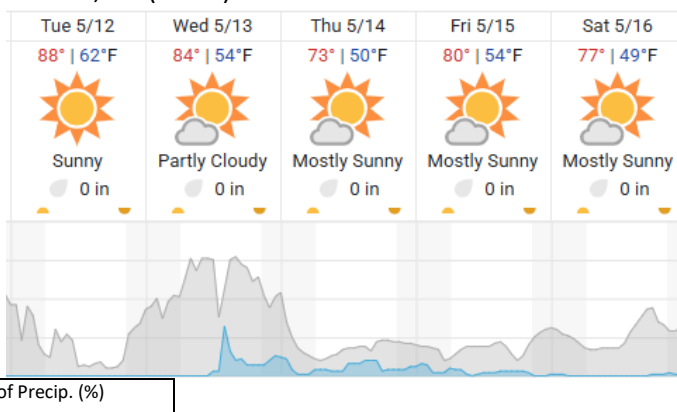

Flown: 3% (1/29)

Green: 0% (0/29)

Yellow: 0% (0/29)

Red: 3% (1/29)

* Flown within 35deg solar angle

D00|W10D (Wiggle Timing Test - Galaxy)

1	2
---	---

Flown: 100% (2/2)

Green: 100% (2/2)

Yellow: 0% (0/2)

Red: 0% (0/2)

* Flown within 35deg solar angle

Weather Forecast

Boulder, CO (KBDU)

Provo, UT (KPVU)

source: wunderground.com