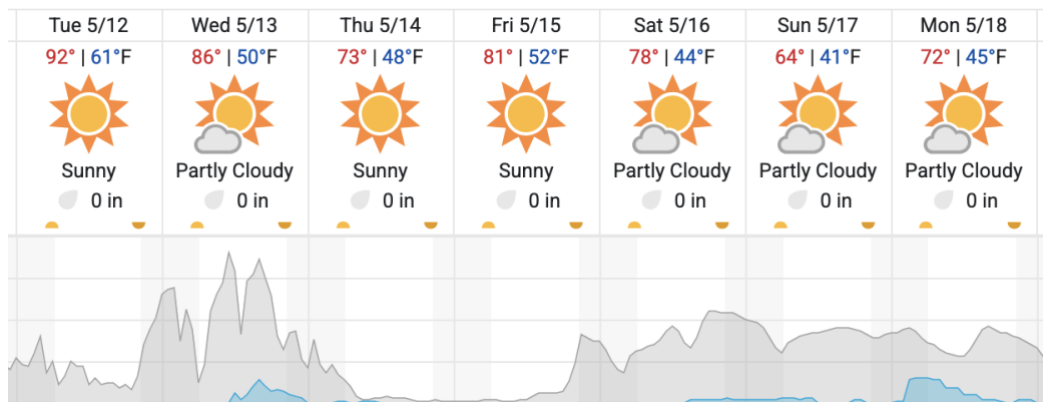

Green: 100% (5/5)

Yellow: 0% (0/5)

Red: 0% (0/5)

* Flown within 35deg solar angle

D00|V10F (Boulder City Nominal - Galaxy)

1	2	3	4	5	6	7	8	9	10	11	12	13	14	15	16	17	18	19	20
21	22	23	24	25	26	27	28	29											

Flown: 3% (1/29)

Green: 0% (0/29)

Yellow: 0% (0/29)

Red: 3% (1/29)

* Flown within 35deg solar angle

D00|W10D (Wiggle Timing Test - Galaxy)

1	2
---	---

Flown: 100% (2/2)

Green: 100% (2/2)

Yellow: 0% (0/2)

Red: 0% (0/2)

* Flown within 35deg solar angle

Weather Forecast

Boulder, CO (KBDU)

Provo, UT (FBO)

source: underground.com

Cloud Cover (%)	Chance of Precip. (%)
-----------------	-----------------------

Crew: Alyssa (Transit), Matt (Ground KBDU), Elissa (Ground KPVO)