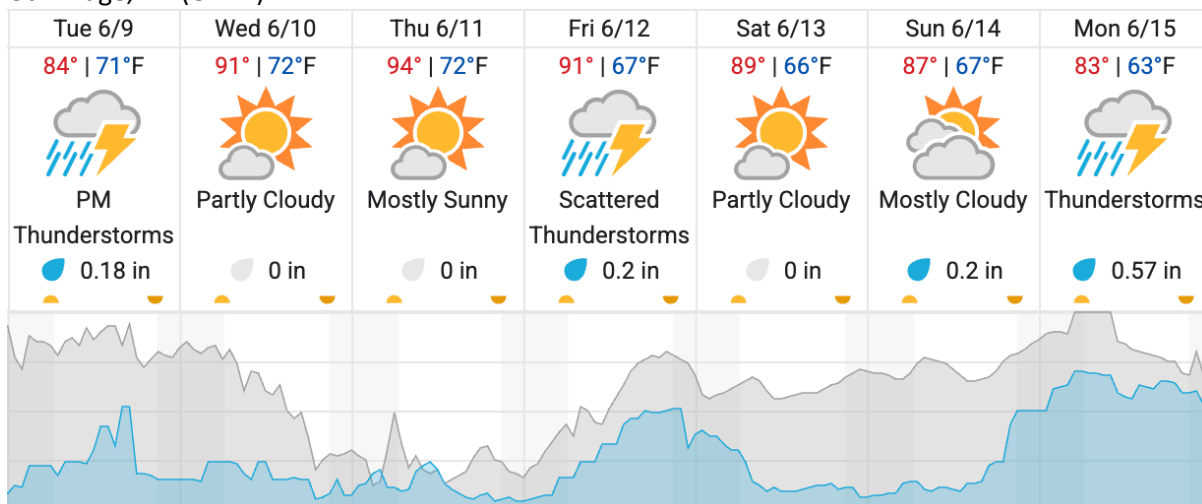

Oak Ridge, TN (ORNL)