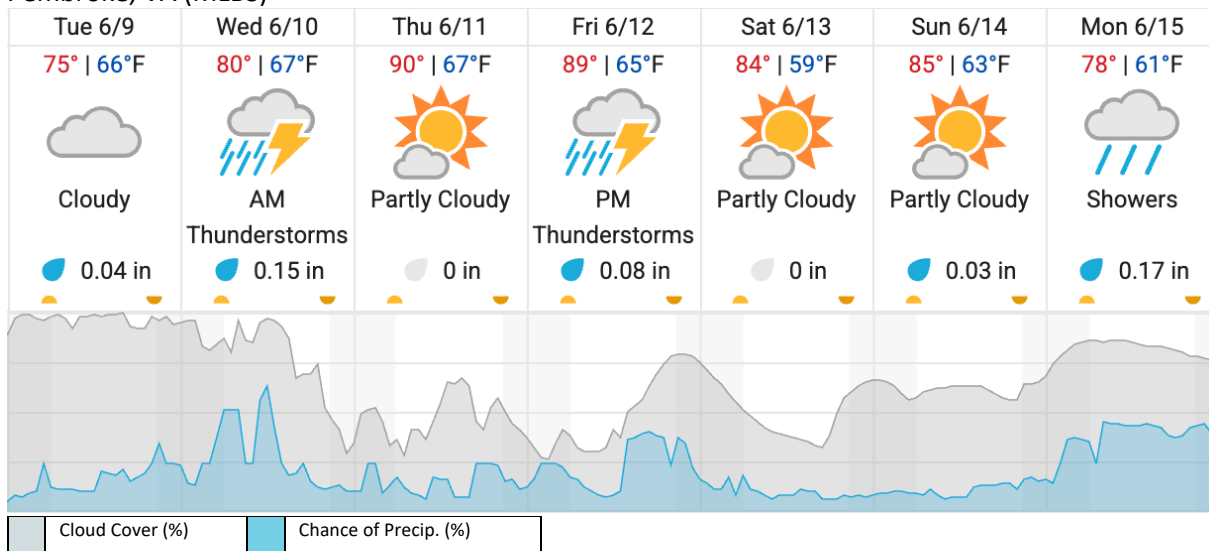

Pembroke, VA (MLBS)

source: wunderground.com

Flight Collection Plan for June 9, 2026

Flyority 1

Collection Area: Great Smoky Mountains National Park (GRSM) – Priority 1 Flight Box

Flight Plan Name: D07_ D07_GRSM_R1_P1_v6_VarAlt_VQ780

40° On-station Time: 14:00 UTC /10:00L

Flyority 2

Collection Area: Oak Ridge National Laboratory (ORNL)

Flight Plan Name: D07_ORNL_C1_P1_v11_west_VQ780 (lines 1-37, 60) / D07_ORNL_C1_P1_v11_east_VQ780

40° On-station Time: 14:00 UTC / 10:00L

Flyority 3

Collection Area: Mountain Lake Biological Station (MLBS)

Flight Plan Name: D07_MLBS_R1_P1_v8_VQ780

40° On-station Time: 13:50 UTC /09:50L

Flyority 4

Collection Area: Great Smoky Mountains National Park (GRSM) – Priority 2 Flight Box

Flight Plan Name: D07_ D07_GRSM_R1_P2_v6_VarAlt_VQ780

40° On-station Time: 14:00 UTC /10:00L

Crew: Cam (Lidar), Mitch (NIS)