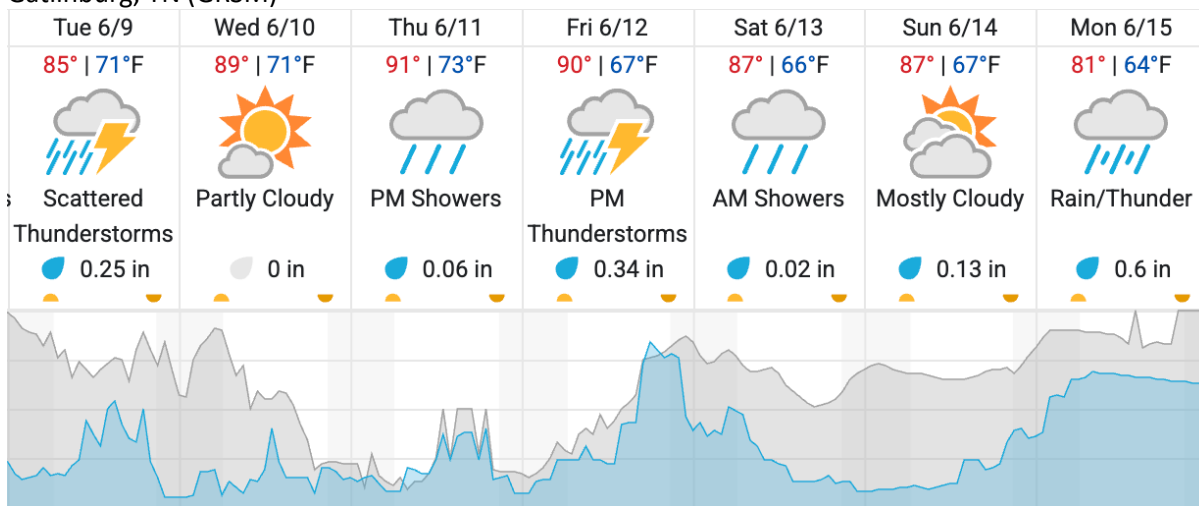

Green: 0% (0/34)

Yellow: 0% (0/34)

Red: 0% (0/34)

* Flown within 35deg solar angle

D07 | ORNL (Oak Ridge National Laboratory)

1	2	3	4	5	6	7	8	9	10	11	12	13	14	15	16	17	18	19	20
21	22	23	24	25	26	27	28	29	30	31	32	33	34	35	36	37	38	39	40
41	42	43	44	45	46	47	48	49	50	51	52	53	54	55	56	57	58	59	60
61																			

Flown: 61% (37/61)

Green: 28% (17/61)

Yellow: 0% (0/61)

Red: 33% (20/61)

* Flown within 35deg solar angle

Weather Forecast

Gatlinburg, TN (GRSM)