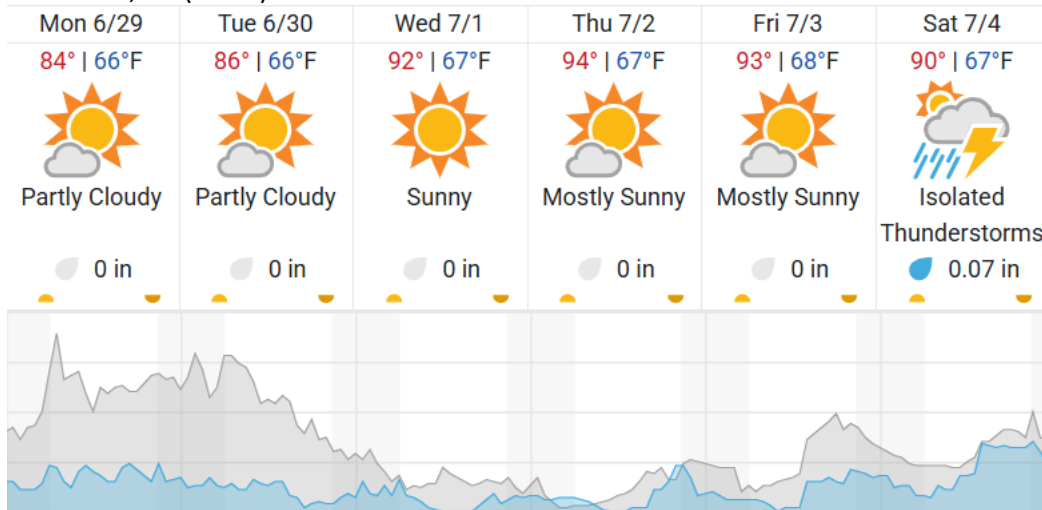

Pembroke, VA (MLBS)

source: wunderground.com

Flight Collection Plan for 29 June 2026

Flyority 1

Collection Area: Great Smoky Mountains National Park (GRSM) – Priority 1 Flight Box

Flight Plan Name: D07_D07_GRSM_R1_P1_v6_VarAlt_VQ780

40° On-station Time: 14:00 UTC /10:00L

Flyority 2

Collection Area: Oak Ridge National Laboratory (ORNL)

Flight Plan Name: D07_ORNL_C1_P1_v11_west_VQ780 (lines 1-37, 60) / D07_ORNL_C1_P1_v11_east_VQ780

40° On-station Time: 14:00 UTC / 10:00L

Flyority 3

Collection Area: Mountain Lake Biological Station (MLBS)

Flight Plan Name: D07_MLBS_R1_P1_v8_VQ780

40° On-station Time: 13:50 UTC /09:50L