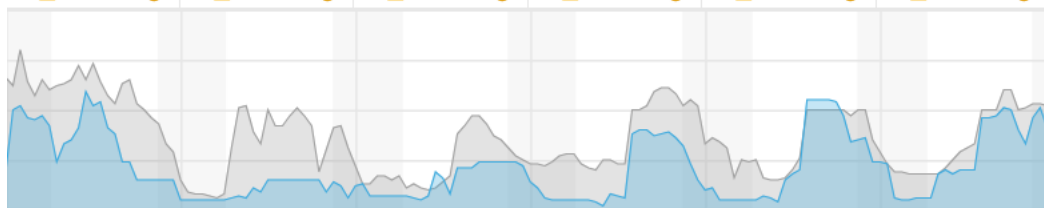

Flown: 0% (0/34)

Green: 0% (0/34)

Yellow: 0% (0/34)

Red: 0% (0/34)

* Flown within 35deg solar angle

D07|ORNL (Oak Ridge National Laboratory)

1	2	3	4	5	6	7	8	9	10	11	12	13	14	15	16	17	18	19	20
21	22	23	24	25	26	27	28	29	30	31	32	33	34	35	36	37	38	39	40
41	42	43	44	45	46	47	48	49	50	51	52	53	54	55	56	57	58	59	60
61																			

Flown: 77% (47/61)

Green: 28% (17/61)

Yellow: 5% (3/61)

Red: 44% (27/61)

* Flown within 35deg solar angle

Weather Forecast

Gatlinburg, TN (GRSM)

Mon 6/29	Tue 6/30	Wed 7/1	Thu 7/2	Fri 7/3	Sat 7/4
90° 73°F	93° 74°F	95° 74°F	96° 74°F	95° 74°F	93° 73°F
Scattered Thunderstorms	Partly Cloudy	Mostly Sunny	PM Thunderstorms	PM Thunderstorms	PM Thunderstorms
0.17 in	0 in	0 in	0.13 in	0.18 in	0.13 in