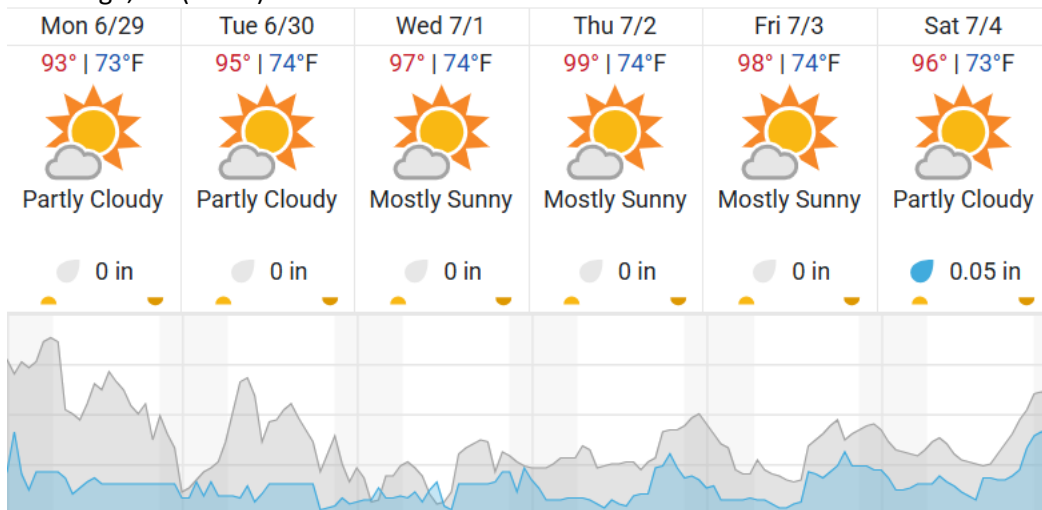

Oak Ridge, TN (ORNL)