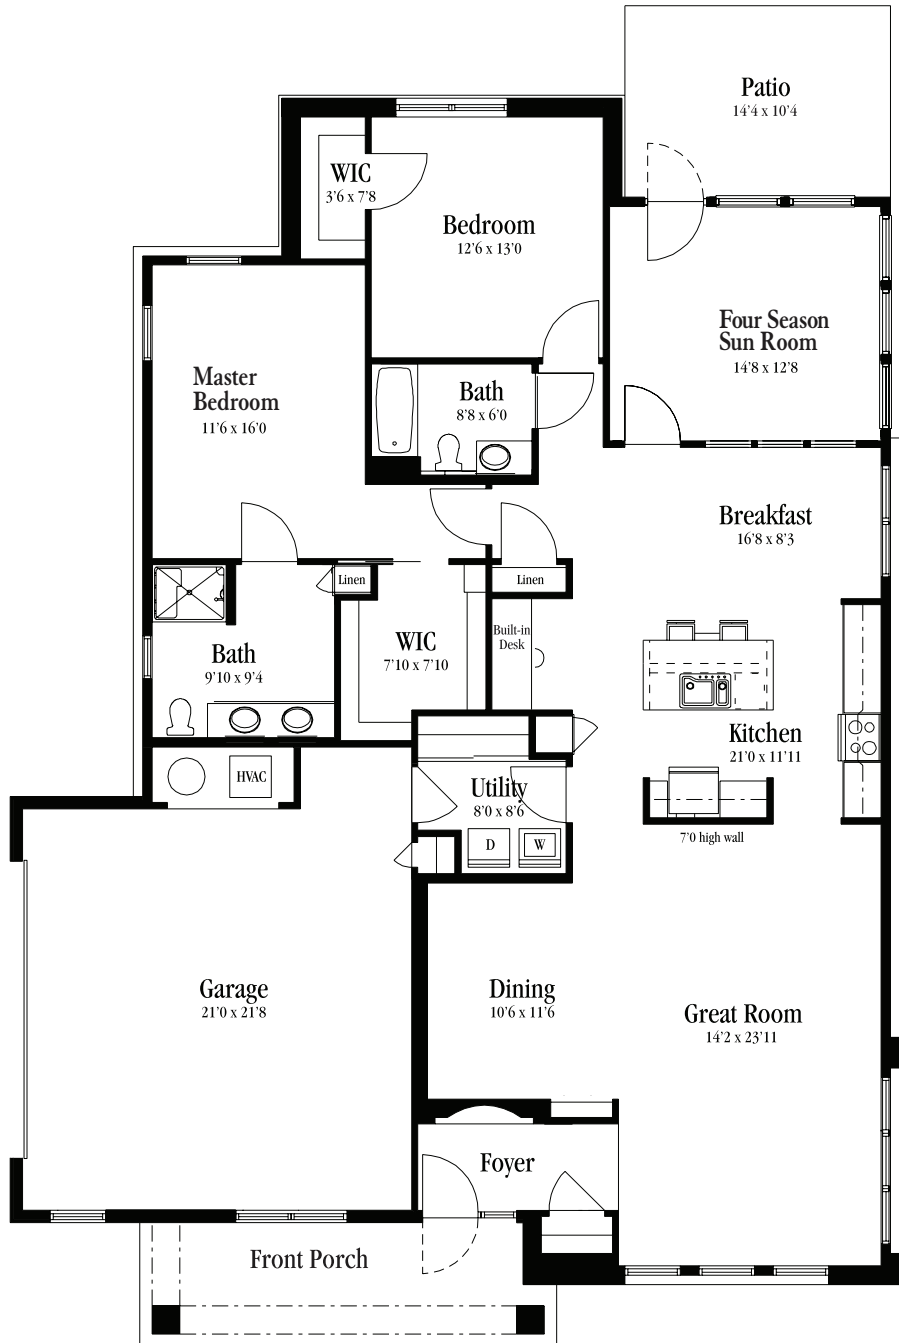

Elm - 2 Bedroom
1,972 total sq. ft.

12600 N. Port Washington Road | Mequon, WI 53092 | 262.387.8835
www.NewcastlePlaceLCS.com