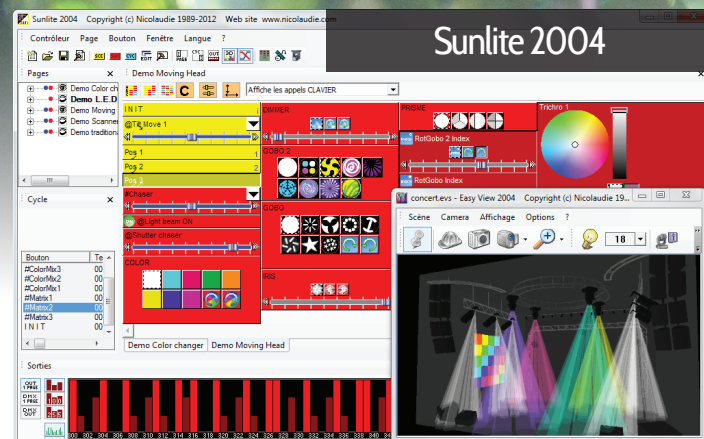

Out of the box the SUSHI comes included with 12 channels (stand alone) and 128 DMX channels (live/pc). The number of channels can be upgraded up to 512 directly from our webstore. Quick & easy, no need to return the interface.

DmxSoft.com

Plug in the **SUSHI-DS** interface...

enter the world of **DmxSoft.com**

DmxSoft

35 €

usb dmx interface,
128 channels (expandable to 512)
4 windows compatible software included

Sunlite offers a powerful world-famous lighting control software package for entertainment applications. It has been tested and proven in the field through thousands of installations and productions.

The Easy Stand Alone software was created for users seeking complete ease-of-use. With its simple design, Easy Stand Alone is perfect for architectural applications and can also be used for basic live control.