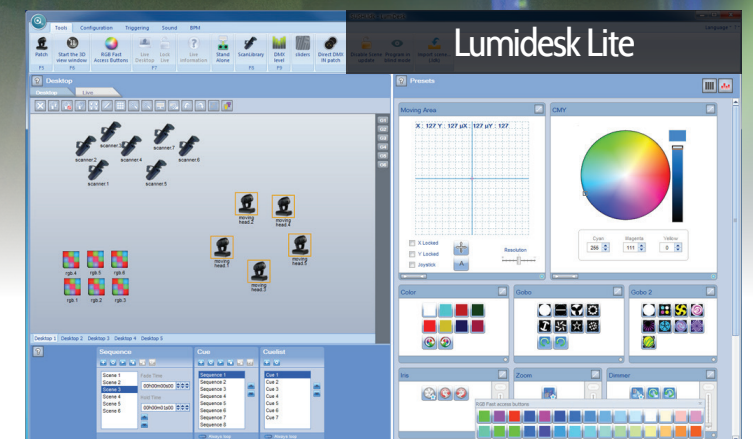

Lumidesk is a powerful software package created for DJs on the go. Easy to use, and with a robust array of tools for creating dynamic lighting effects, Lumidesk brings professionalism to any gig.