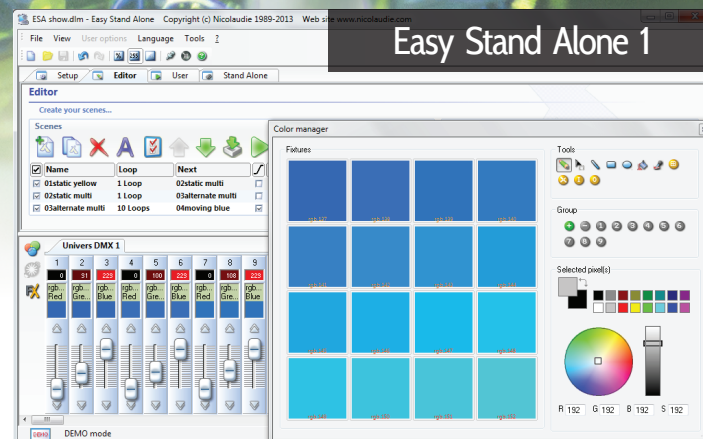

DmxSoft.com

Plug in the **SUSHI-DS** interface...

enter the world of **DmxSoft.com**

DmxSoft

35 €

usb dmx interface,
128 channels (expandable to 512)
4 windows compatible software included

Sunlite offers a powerful world-famous lighting control software package for entertainment applications. It has been tested and proven in the field through thousands of installations and productions.

The Easy Stand Alone software was created for users seeking complete ease-of-use. With its simple design, Easy Stand Alone is perfect for architectural applications and can also be used for basic live control.