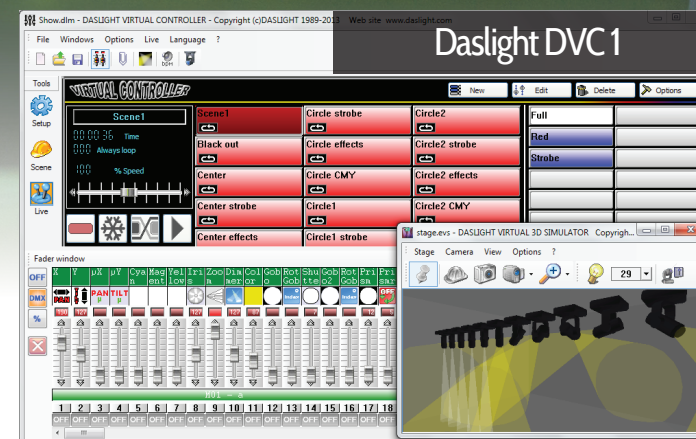

DmxSoft.com

Plug in the **SUSHI-DS** interface...

enter the world of **DmxSoft.com**

DmxSoft

35 €

usb dmx interface,
128 channels (expandable to 512)
4 windows compatible software included

Sunlite offers a powerful world-famous lighting control software package for entertainment applications. It has been tested and proven in the field through thousands of installations and productions.

The Easy Stand Alone software was created for users seeking complete ease-of-use. With its simple design, Easy Stand Alone is perfect for architectural applications and can also be used for basic live control.