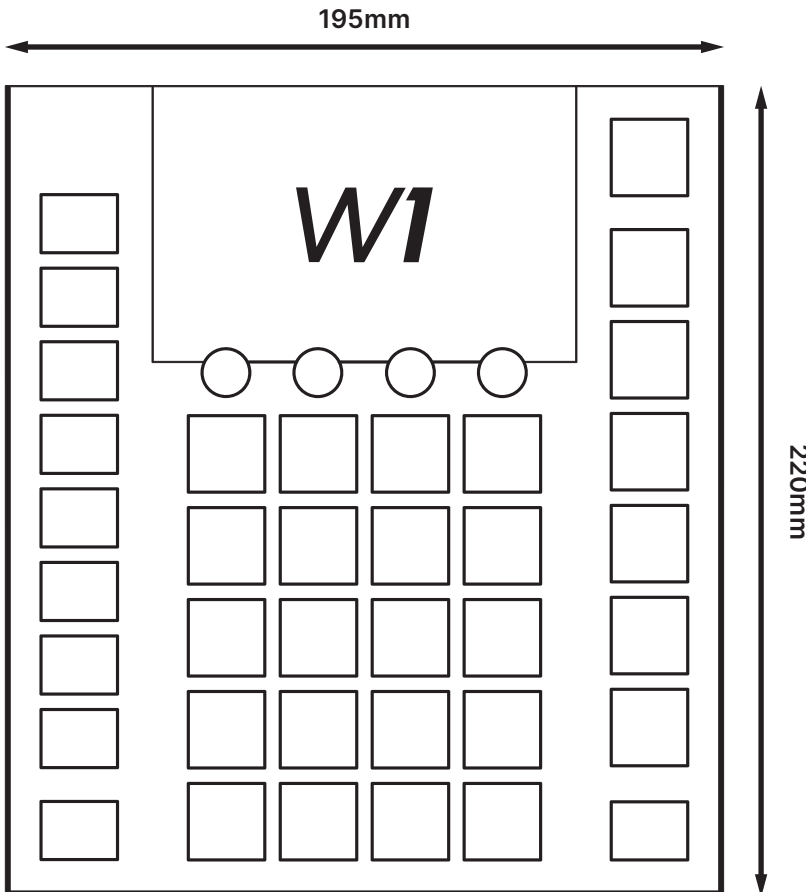

Wolfmix W1

Wolfmix W1 is a standalone performance DMX lighting controller designed for creating light shows on the fly without a computer.

A toolbox of FX modules, music sync, and up to 4 DMX universes - packed inside robust hardware with a powerful processor. Choose from 1000's of light fixtures, or build your own directly inside the controller. Whether it's for a live performance, disco, club or show - Wolfmix has you covered.

Size & weight

- 195 x 220 x 62 mm / 7.68 x 8.66 x 2.44 in
- 1070g / 2.36lb

Housing

- ABS Plastic
- Powder-coated steel base plate with 100mm VESA (M4 6mm max)
- Powder-coated steel reinforced back plate

Display

- 4.3" Color TFT with tinted glass
- Capacitive touch

Encoders

- Alloy caps
- Incremental push with acceleration

Button pads

- 37 Silicone buttons with matt oil finishing
- LED color backlit

Processing

- 220Mhz CPU with ARM core
- 8MB RAM
- 16MB Flash