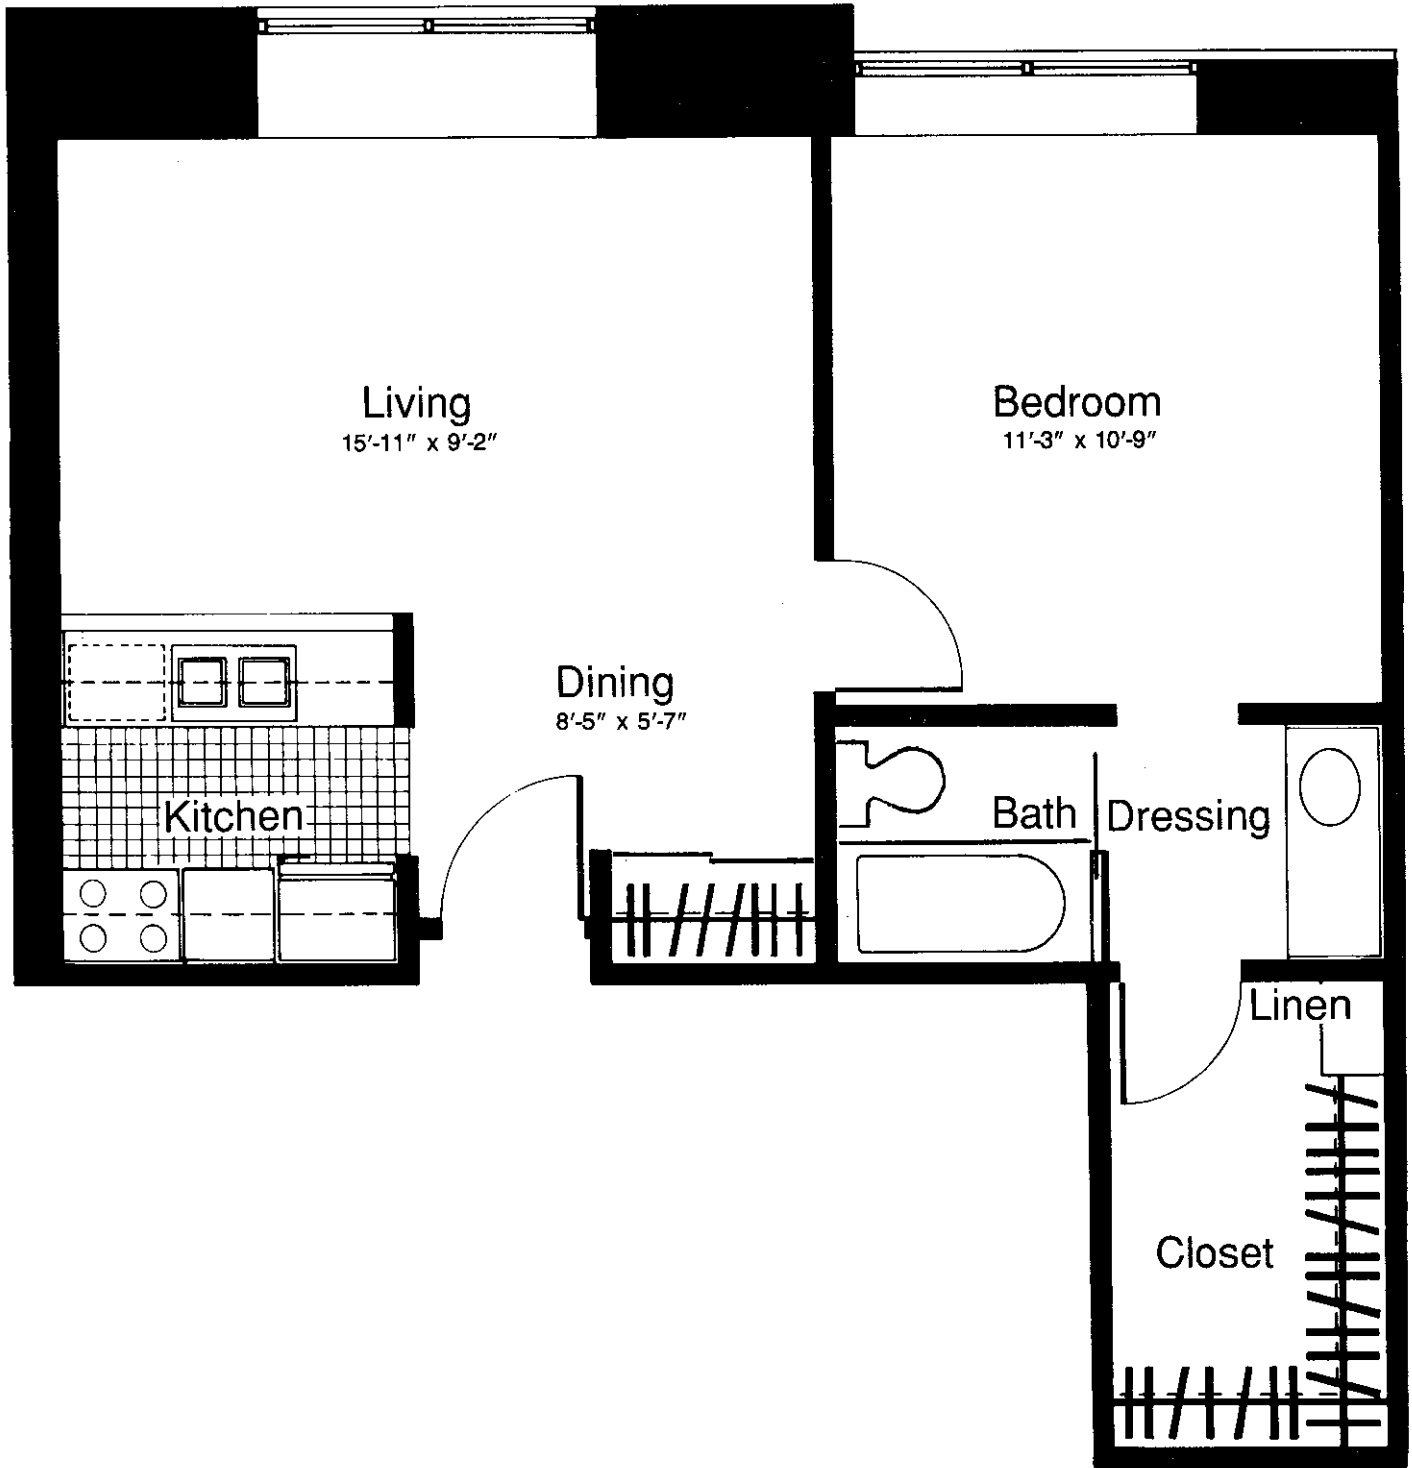

# NORTH OAKS

725 Mount Wilson Lane, Baltimore, Maryland 21208-1132 (410)486-9090

## One Bedroom Belvedere

Note: All dimensions, features and specifications are approximate and subject to change without notice.