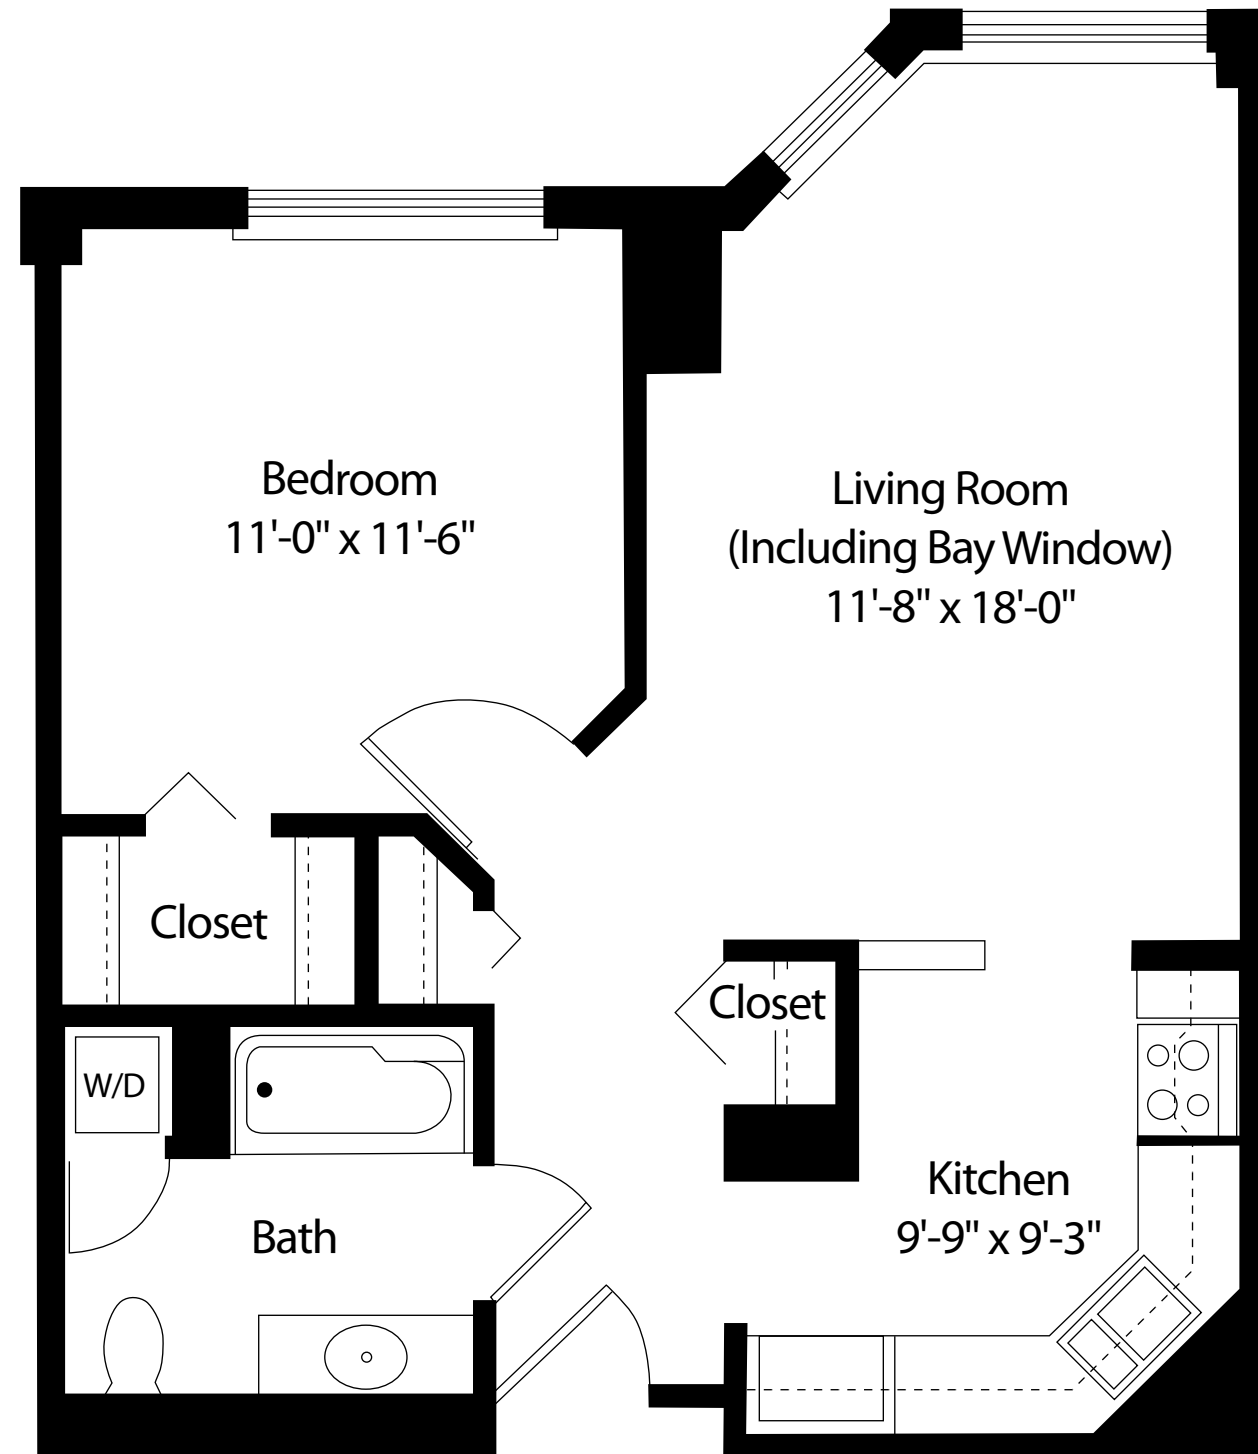

# Belmont

All dimensions, features and specifications are approximate and subject to change without notice.

1/4" = 1'  
636 sq. ft.