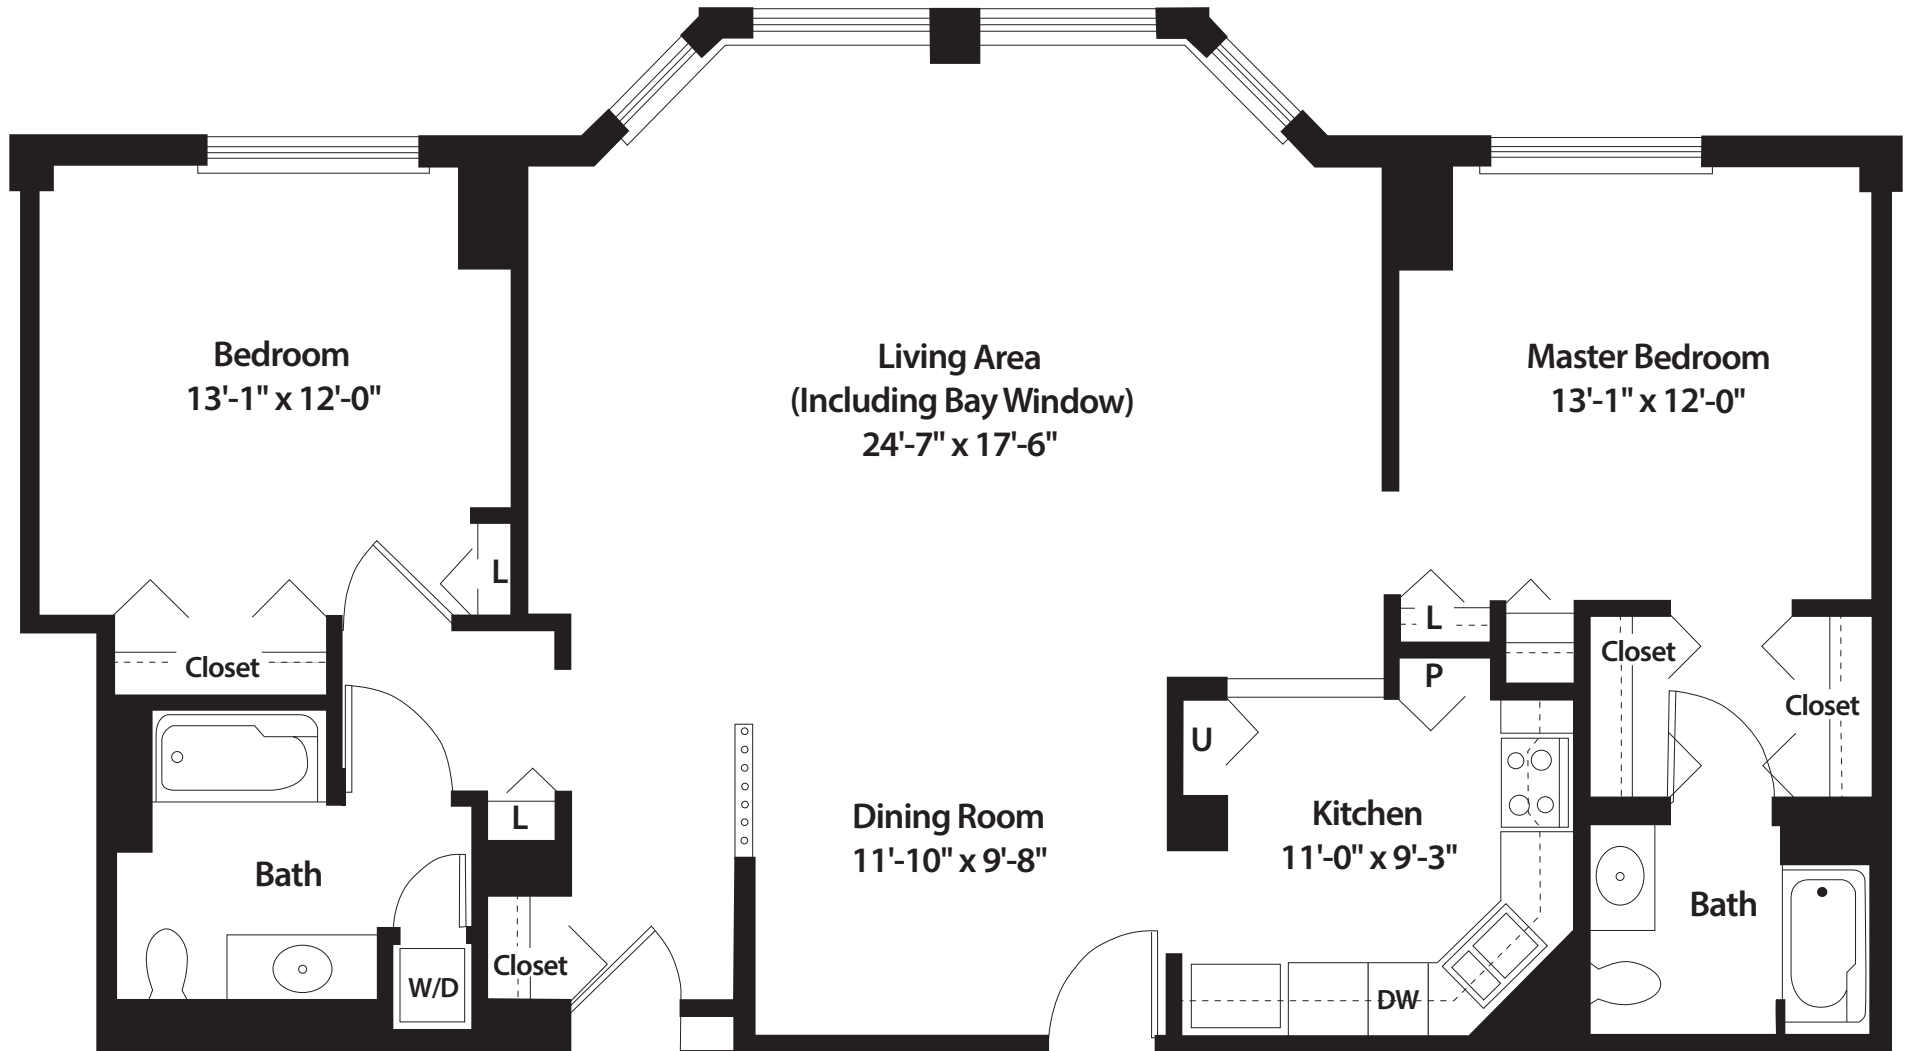

# Stratford

1,344 sq. ft.

All dimensions, features and specifications are approximate and subject to change without notice.

200 Village Drive  
Downers Grove, IL 60516

**630.769.6100**  
**OakTraceDG.com**

**OAK TRACE** |   
A LIFESPACE COMMUNITY®