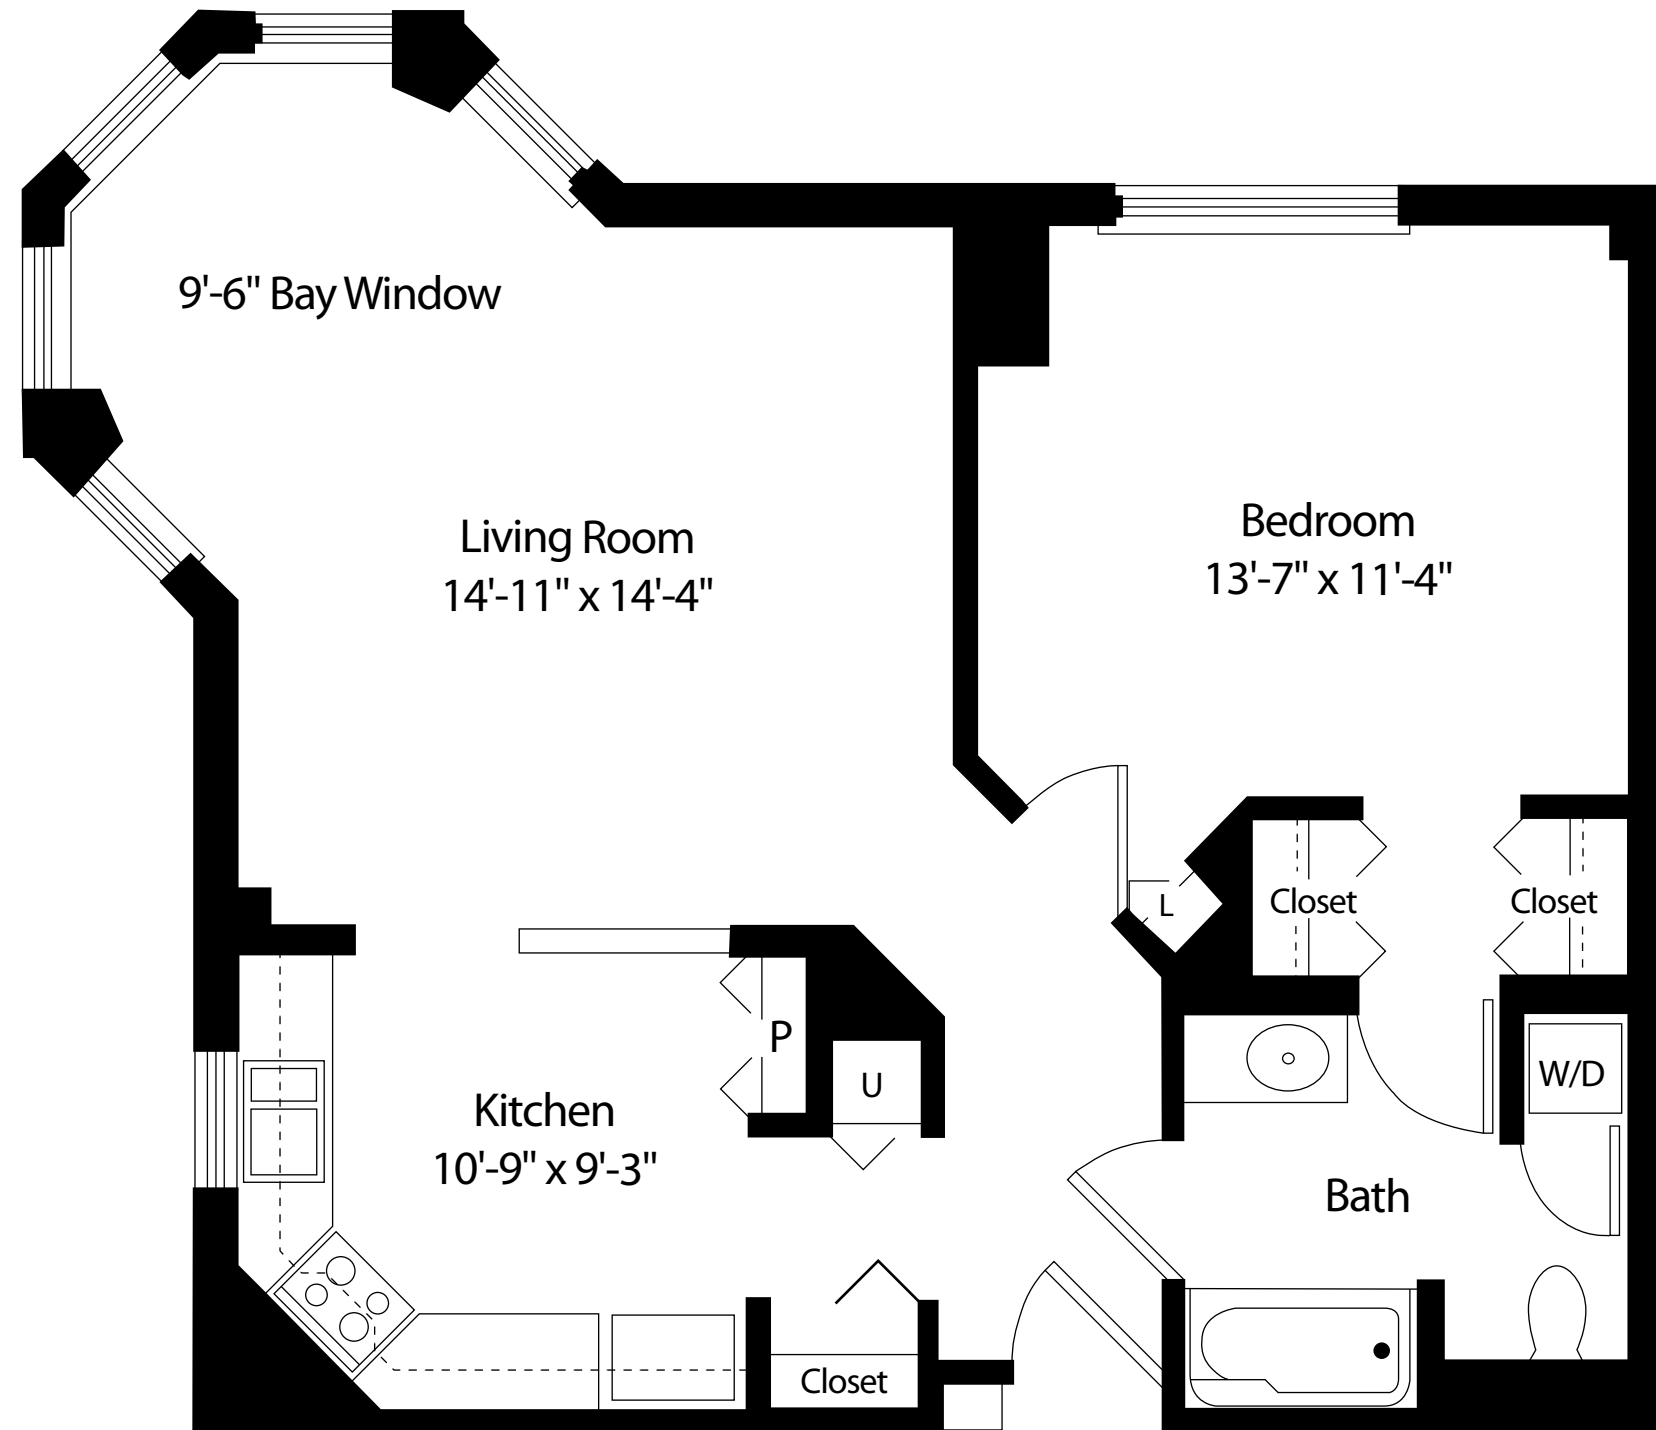

# Highland

All dimensions, features and specifications are approximate and subject to change without notice.

1/4" = 1'  
809 sq. ft.