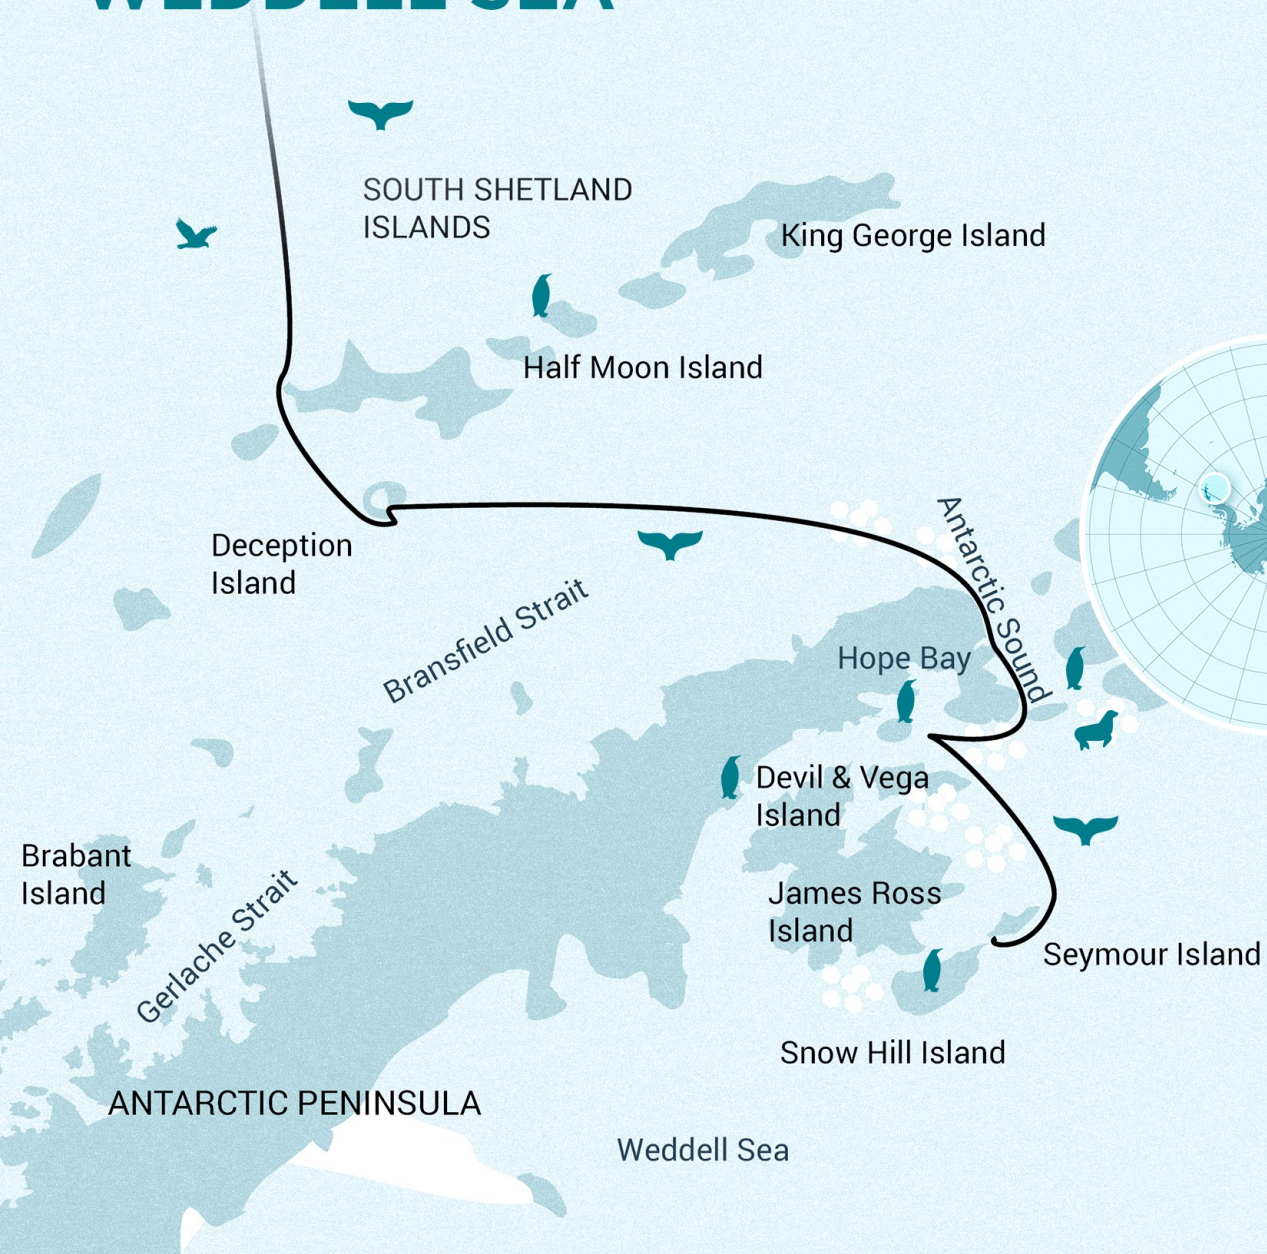

CLOSER TO THE HEART OF
NATURE

OCEANWIDE
EXPEDITIONS

HISTORY

ROUTES

OCEANWIDE EXPEDITIONS
ARCTIC ROUTES

NATURE AND WILDLIFE NORTH ATLANTIC

NATURE AND WILDLIFE SVALBARD

NATURE AND WILDLIFE

SPITSBERGEN & NORTHEAST GREENLAND

NATURE AND WILDLIFE GREENLAND

NATURE AND WILDLIFE

ULTIMATE ARCTIC DISCOVERY

OCEANWIDE EXPEDITIONS
ANTARCTIC ROUTES

NATURE AND WILDLIFE

SUBANTARCTIC ISLANDS & ANTARCTIC PENINSULA

NATURE AND WILDLIFE

ANTARCTIC PENINSULA

NATURE AND WILDLIFE ATLANTIC

NATURE AND WILDLIFE

WEDDELL SEA

NATURE AND WILDLIFE

BEYOND THE POLAR CIRCLE

NATURE AND WILDLIFE

REMOTE WEDDELL SEA

ACTIVITIES

OCEANWIDE EXPEDITIONS ACTIVITIES

ARCTIC & ANTARCTICA

ZODIAC & SHORE PROGRAM

ARCTIC & ANTARCTICA

HIKING

ARCTIC & ANTARCTICA