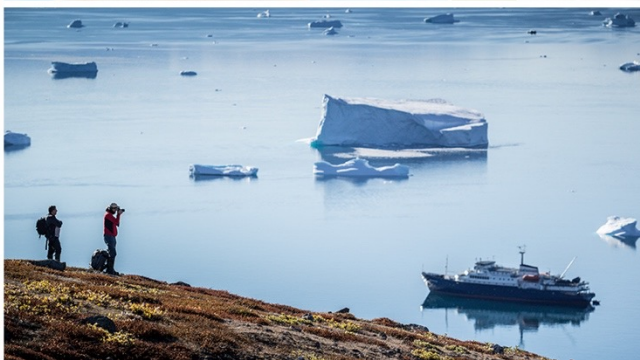

CLOSER TO THE HEART OF
NATURE

OCEANWIDE
EXPEDITIONS

HISTORY

ROUTES

OCEANWIDE EXPEDITIONS
ARCTIC ROUTES

NATURE AND WILDLIFE NORTH ATLANTIC

NATURE AND WILDLIFE SVALBARD

NATURE AND WILDLIFE

NATURE AND WILDLIFE

ANTARCTIC PENINSULA

NATURE AND WILDLIFE ATLANTIC

NATURE AND WILDLIFE

WEDDELL SEA

NATURE AND WILDLIFE

BEYOND THE POLAR CIRCLE

NATURE AND WILDLIFE

REMOTE WEDDELL SEA

ACTIVITIES

OCEANWIDE EXPEDITIONS ACTIVITIES

ARCTIC & ANTARCTICA

ZODIAC & SHORE PROGRAM

ARCTIC & ANTARCTICA

HIKING

ARCTIC & ANTARCTICA

STAFF & SAFETY

OCEANWIDE EXPEDITIONS
STAFF

OCEANWIDE EXPEDITIONS SAFETY

CLOSER TO THE HEART OF
NATURE