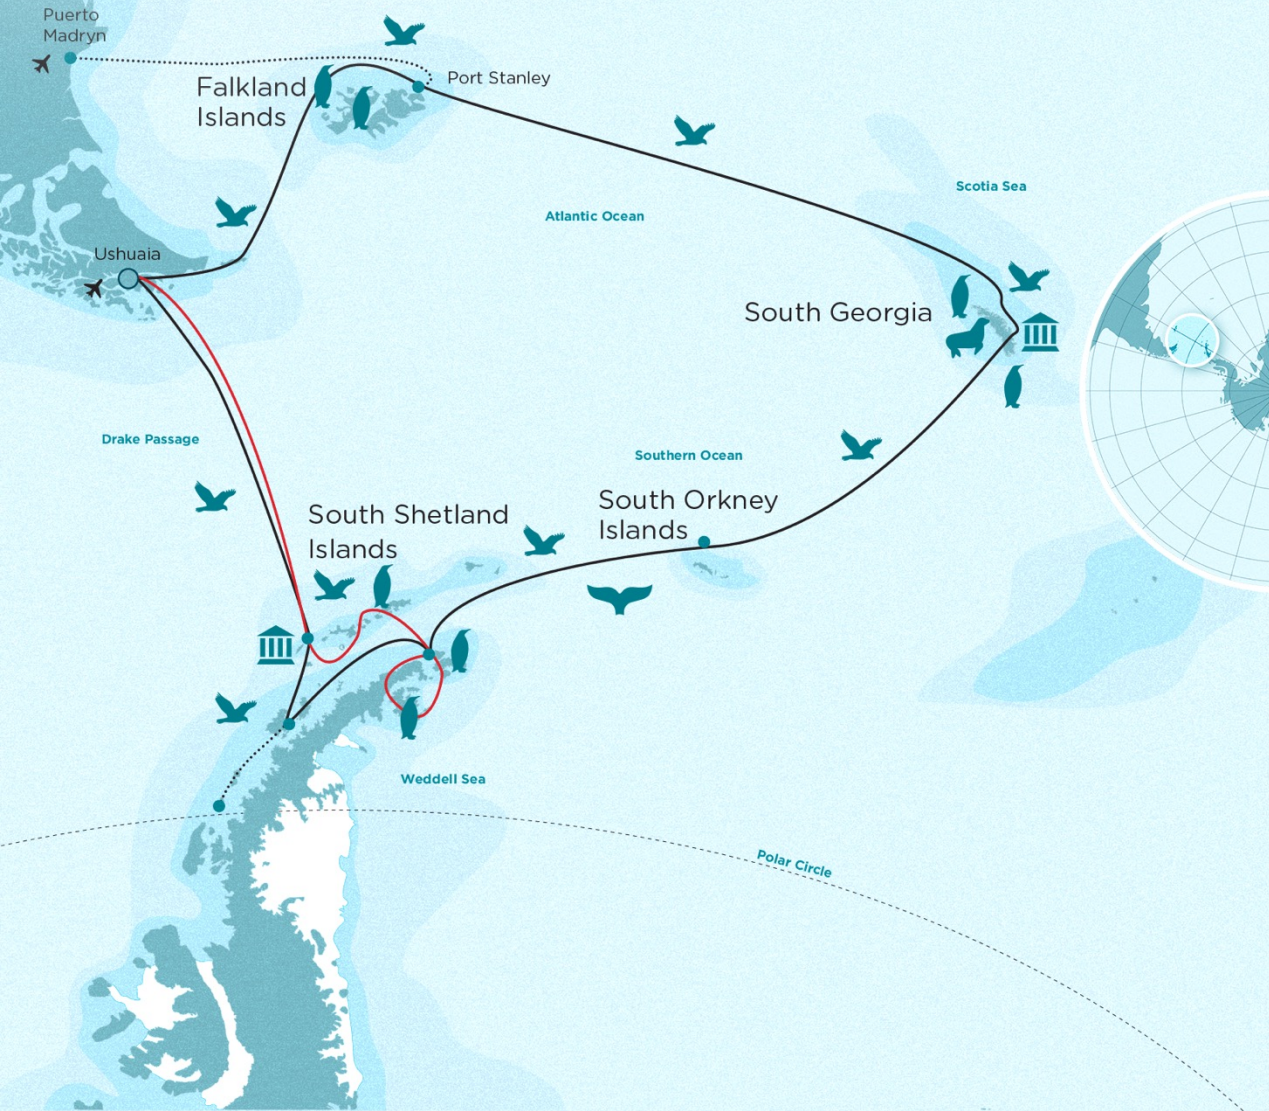

CLOSER TO THE HEART OF
NATURE

OCEANWIDE
EXPEDITIONS

HISTORY

ROUTES

OCEANWIDE EXPEDITIONS
ARCTIC ROUTES

NATURE AND WILDLIFE NORTH ATLANTIC

NATURE AND WILDLIFE SVALBARD

NATURE AND WILDLIFE

SPITSBERGEN & NORTHEAST GREENLAND

NATURE AND WILDLIFE GREENLAND

NATURE AND WILDLIFE

ULTIMATE ARCTIC DISCOVERY

OCEANWIDE EXPEDITIONS
ANTARCTIC ROUTES

NATURE AND WILDLIFE

SUBANTARCTIC ISLANDS & ANTARCTIC PENINSULA

NATURE AND WILDLIFE

ANTARCTIC PENINSULA

NATURE AND WILDLIFE ATLANTIC

NATURE AND WILDLIFE

WEDDELL SEA

NATURE AND WILDLIFE

BEYOND THE POLAR CIRCLE

NATURE AND WILDLIFE

REMOTE WEDDELL SEA

ACTIVITIES

OCEANWIDE EXPEDITIONS ACTIVITIES

ARCTIC & ANTARCTICA

ZODIAC & SHORE PROGRAM

ARCTIC & ANTARCTICA

HIKING

ARCTIC & ANTARCTICA