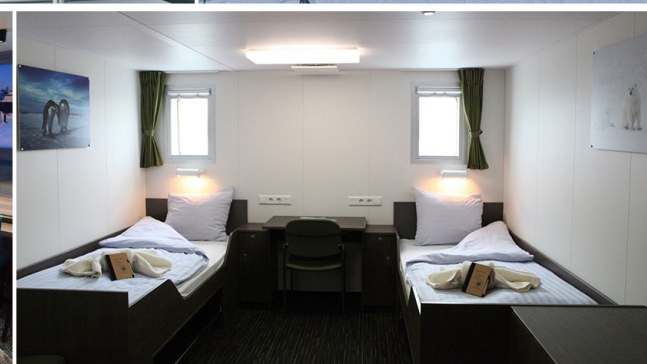

OCEANWIDE EXPEDITIONS
M/V ORTELIUS