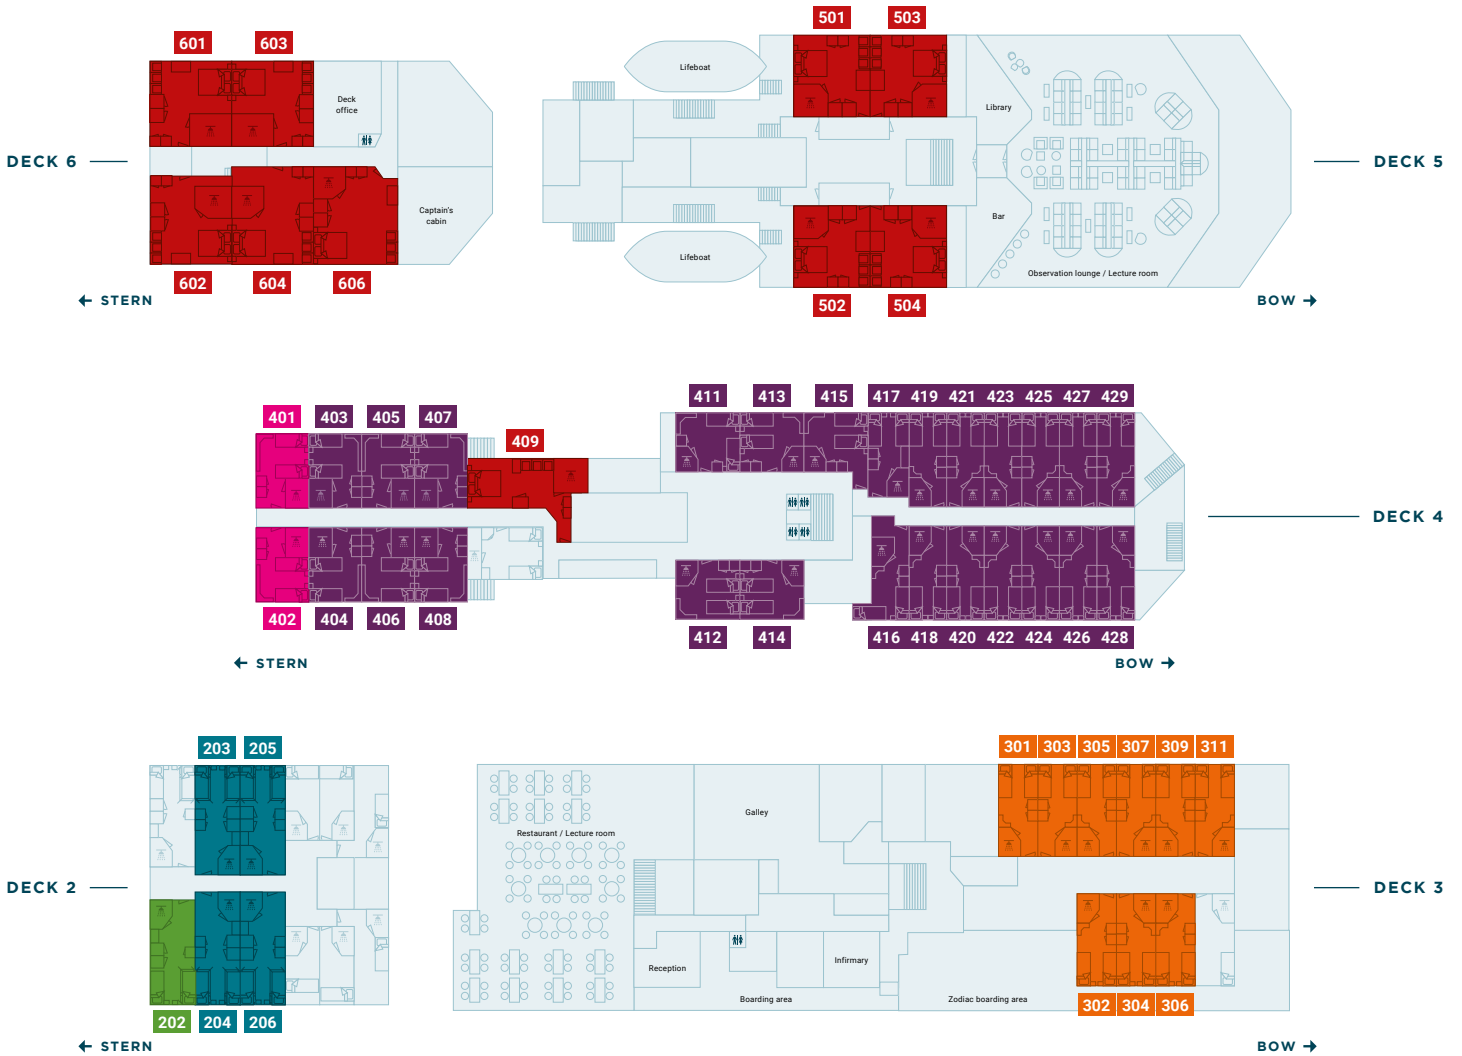

M/V PLACIUS DECK PLAN

M/V PLACIUS DECK PLAN OCEANWIDE EXPEDITIONS		
ROOM TYPES		
■ Superior	■ Twin Porthole	
■ Twin Deluxe	■ Twin Porthole plus additional third bed	
■ Twin Window	■ Quadruple Porthole	
BEDS		
■ Upper/lower berth	■ Double bed	
■ Lower berth		
SANITARY		
■ Toilet		
■ Bathroom		