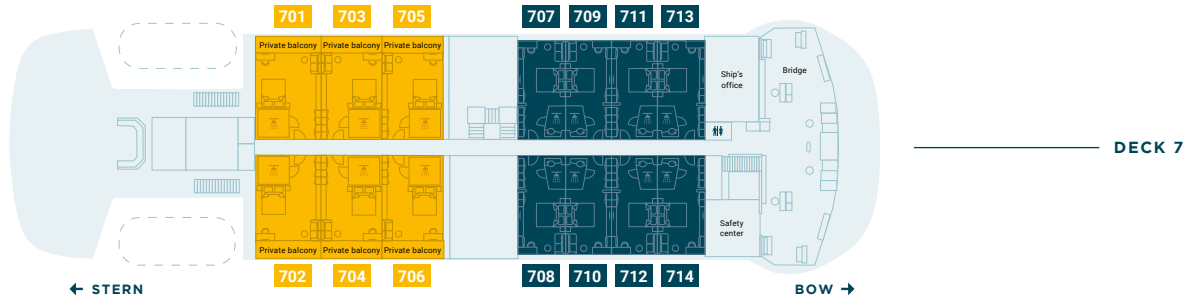

M/V HONDIUS DECK PLAN

M/V HONDIUS DECK PLAN | OCEANWIDE EXPEDITIONS

ROOM TYPES	BEDS	SANITARY
<ul style="list-style-type: none"> Grand Suite with private balcony Junior Suite Superior Twin Deluxe 	<ul style="list-style-type: none"> Upper/lower berths Lower berths 2 Separate lower berths Double bed 	<ul style="list-style-type: none"> Toilet Bathroom
<ul style="list-style-type: none"> Twin Window Twin Porthole Triple Porthole Quadruple Porthole 		