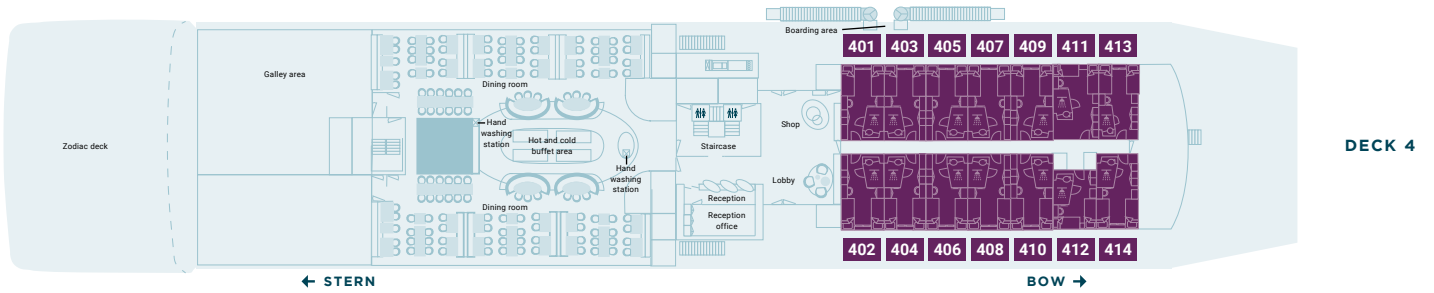

M/V HONDIUS DECK PLAN

M/V HONDIUS DECK PLAN | OCEANWIDE EXPEDITIONS

ROOM TYPES	BEDS	SANITARY
<ul style="list-style-type: none"> Grand Suite with private balcony Junior Suite Superior Twin Deluxe 	<ul style="list-style-type: none"> Upper/lower berths Lower berths 2 Separate lower berths Double bed 	<ul style="list-style-type: none"> Toilet Bathroom
<ul style="list-style-type: none"> Twin Window Twin Porthole Triple Porthole Quadruple Porthole 		