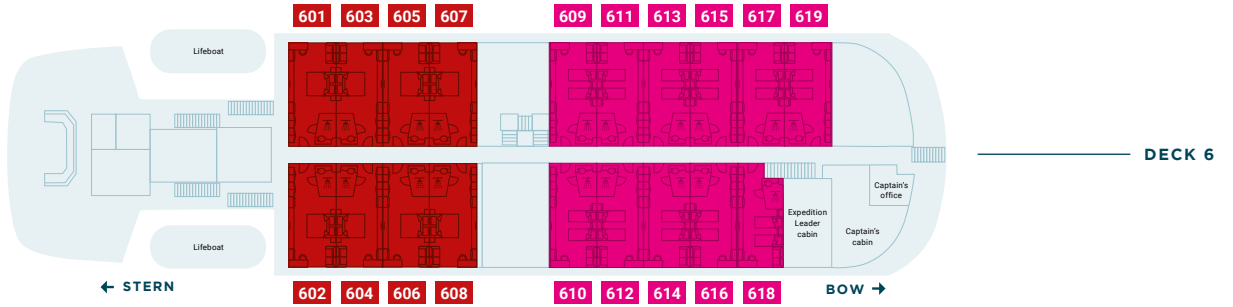

M/V HONDIUS DECK PLAN

M/V HONDIUS DECK PLAN | OCEANWIDE EXPEDITIONS

ROOM TYPES	BEDS	SANITARY
<ul style="list-style-type: none"> Grand Suite with private balcony Junior Suite Superior Twin Deluxe 	<ul style="list-style-type: none"> Upper/lower berths Lower berths 2 Separate lower berths Double bed 	<ul style="list-style-type: none"> Toilet Bathroom
<ul style="list-style-type: none"> Twin Window Twin Porthole Triple Porthole Quadruple Porthole 		