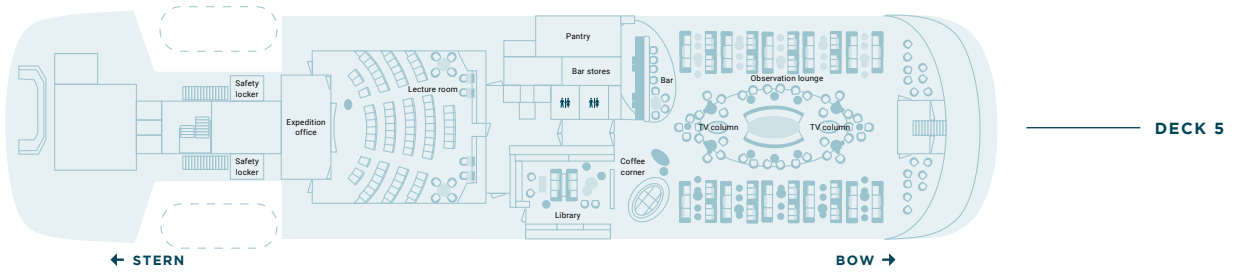

M/V HONDIUS DECK PLAN

M/V HONDIUS DECK PLAN | OCEANWIDE EXPEDITIONS

ROOM TYPES	BEDS	SANITARY
<ul style="list-style-type: none"> Grand Suite with private balcony Junior Suite Superior Twin Deluxe 	<ul style="list-style-type: none"> Upper/lower berths Lower berths 2 Separate lower berths Double bed 	<ul style="list-style-type: none"> Toilet Bathroom
<ul style="list-style-type: none"> Twin Window Twin Porthole Triple Porthole Quadruple Porthole 		