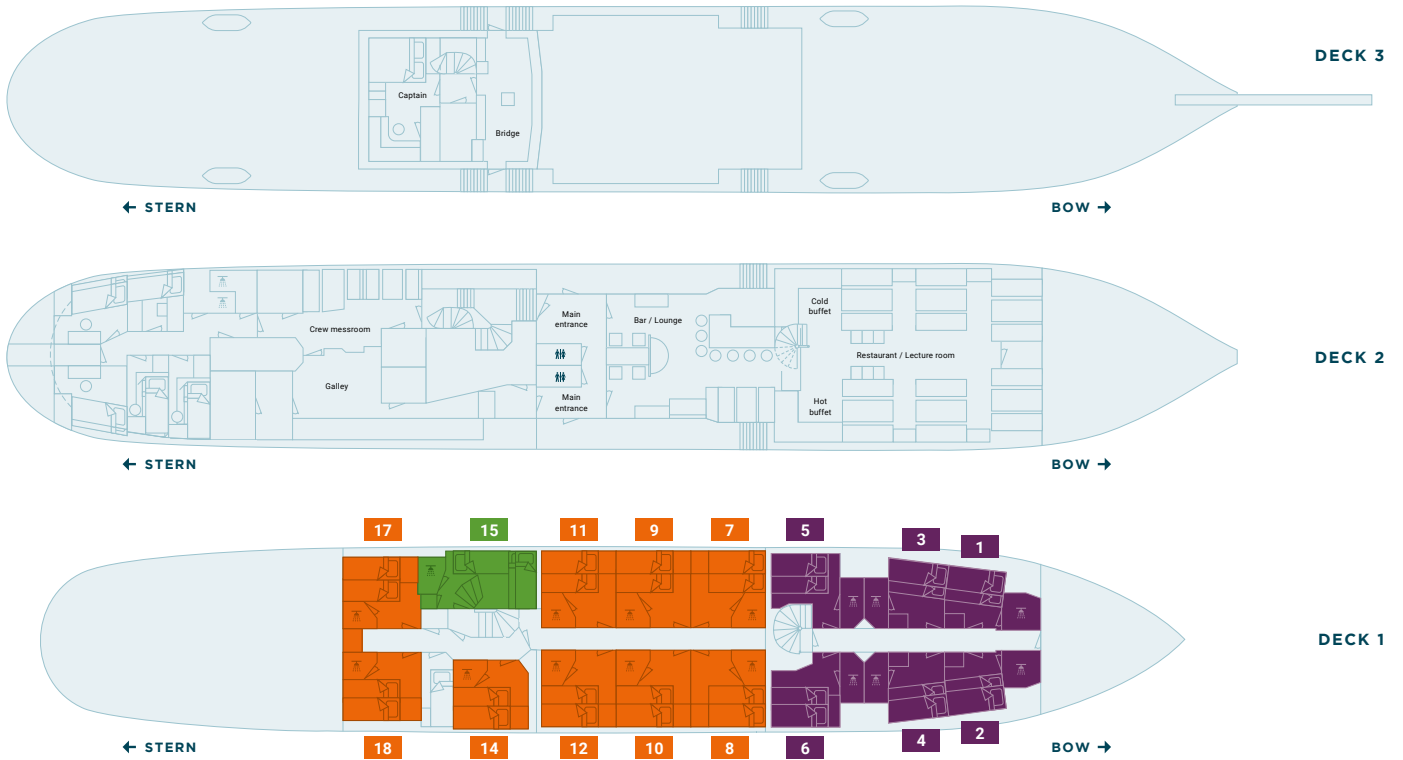

S/V REMBRANDT VAN RIJN DECK PLAN

S/V REMBRANDT VAN RIJN OCEANWIDE EXPEDITIONS		
ROOM TYPES	BEDS	SANITARY
■ Triple Private Porthole	Upper and lower berth	Toilet
■ Twin Private Inside	Lower berth	Bathroom
■ Twin Private Porthole		