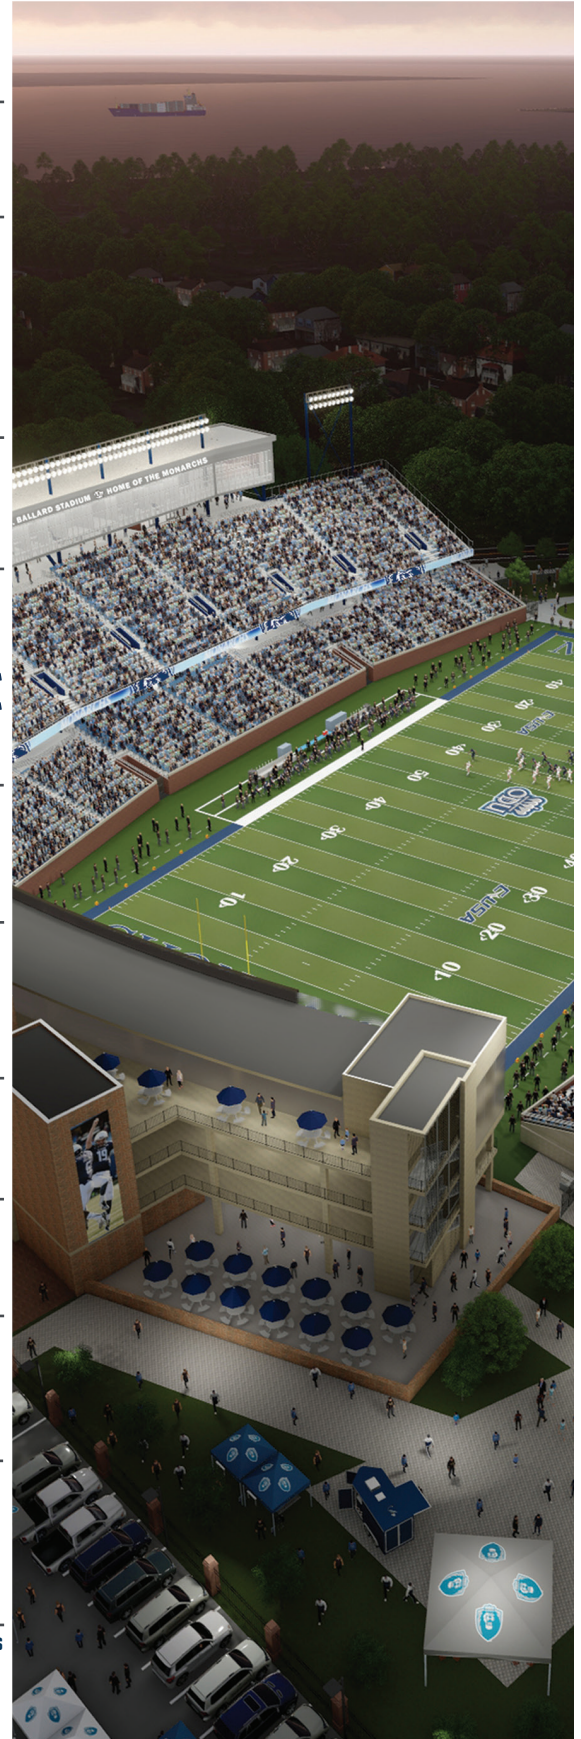

By the Numbers

FOREMAN FIELD AT
S.B. BALLARD STADIUM

VS.

KORNBLAU FIELD AT
S.B. BALLARD STADIUM

YEAR OPENED

1936

2019

STADIUM SQUARE FOOTAGE

228,813 sqft.

188,364 sqft.

TOTAL SEATING CAPACITY

20,118

21,944

GENERAL PUBLIC
RESTROOMS

132

♂ = 10

232

ELEVATORS

1

4

CONCESSIONS

4

7

SEAT WIDTH