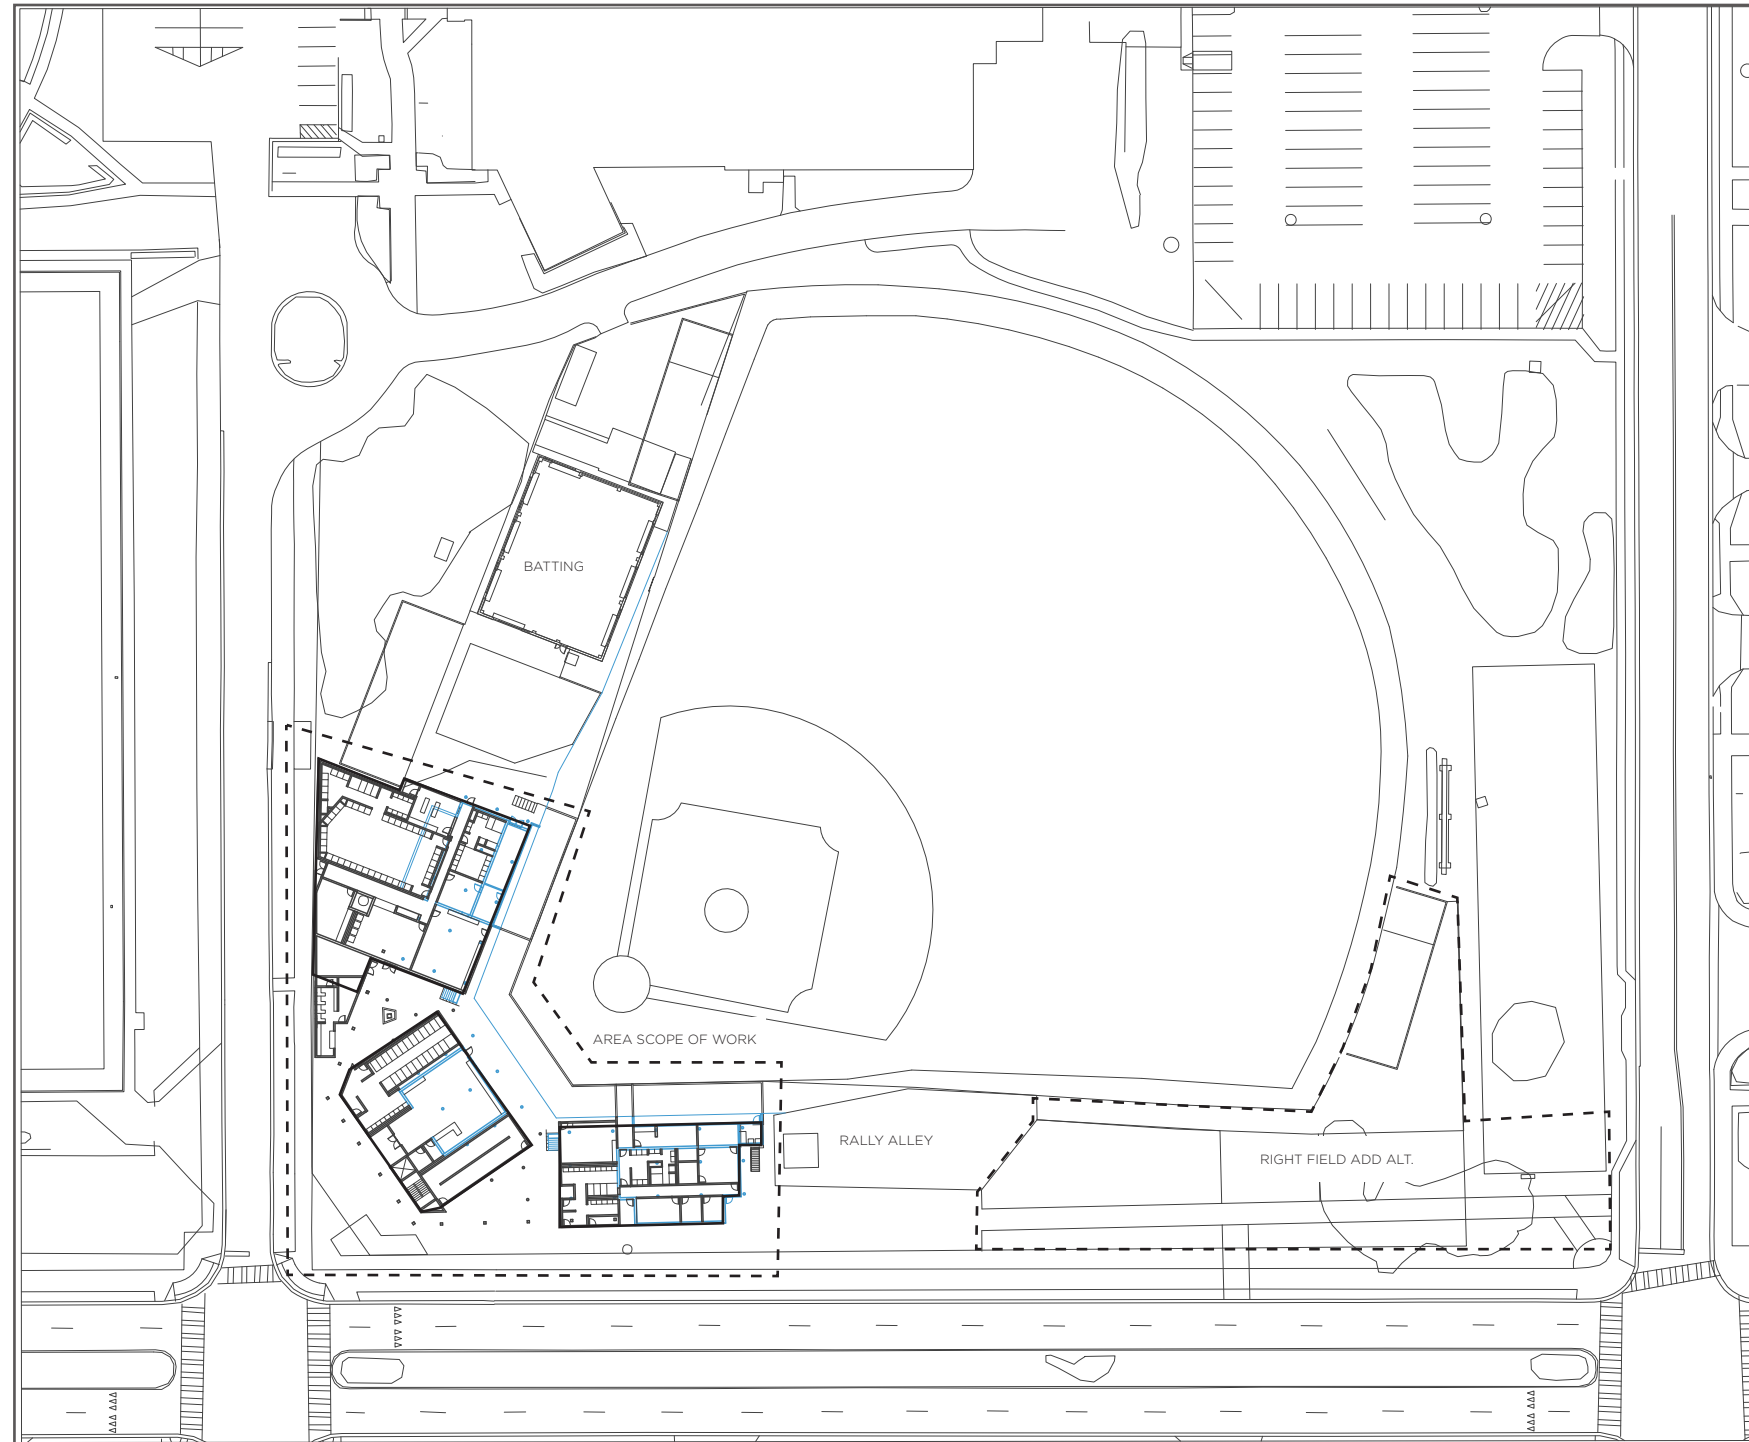

An architectural rendering of the Bud Metheny Baseball Complex stadium. The stadium features two tiers of seating with blue and white banners for the ODU Monarchs. The top tier has a central sign that reads "HOME OF THE MONARCHS". The field is green with a brown infield, and a white base is visible in the foreground. Two tall stadium light towers are positioned on either side of the stadium. The sky is blue with scattered clouds.

RENOVATION CONCEPT

CONCEPT DESIGN - SITE PLAN

CONCEPT DESIGN - FIELD LEVEL PLAN

CONCEPT DESIGN - OFFICE LEVEL PLAN

CONCEPT DESIGN - PRESS LEVEL PLAN

CONCEPT DESIGN - FIELD LEVEL PLAN (PREMIUM SPACES)

CONCEPT DESIGN - PRESS LEVEL PLAN

CONCEPT DESIGN - FIRST BASE SECTION

CONCEPT DESIGN - HOME PLATE SECTION

CONCEPT DESIGN - THIRD BASE SECTION

CONCEPT DESIGN - VIEW 2 - SEATING BOWL (EXISTING)

CONCEPT DESIGN - VIEW 1 - HOME PLATE CLUB

CONCEPT DESIGN - VIEW 2 - SEATING BOWL (EXISTING)

CONCEPT DESIGN - VIEW 2 - SEATING BOWL (BASE)

CONCEPT DESIGN - VIEW 2 - SEATING BOWL (WITH ADD ALT.)

CONCEPT DESIGN - VIEW 3 - HOME PLATE ENTRY (EXISTING)

CONCEPT DESIGN - VIEW 3 - HOME PLATE ENTRY (BASE)