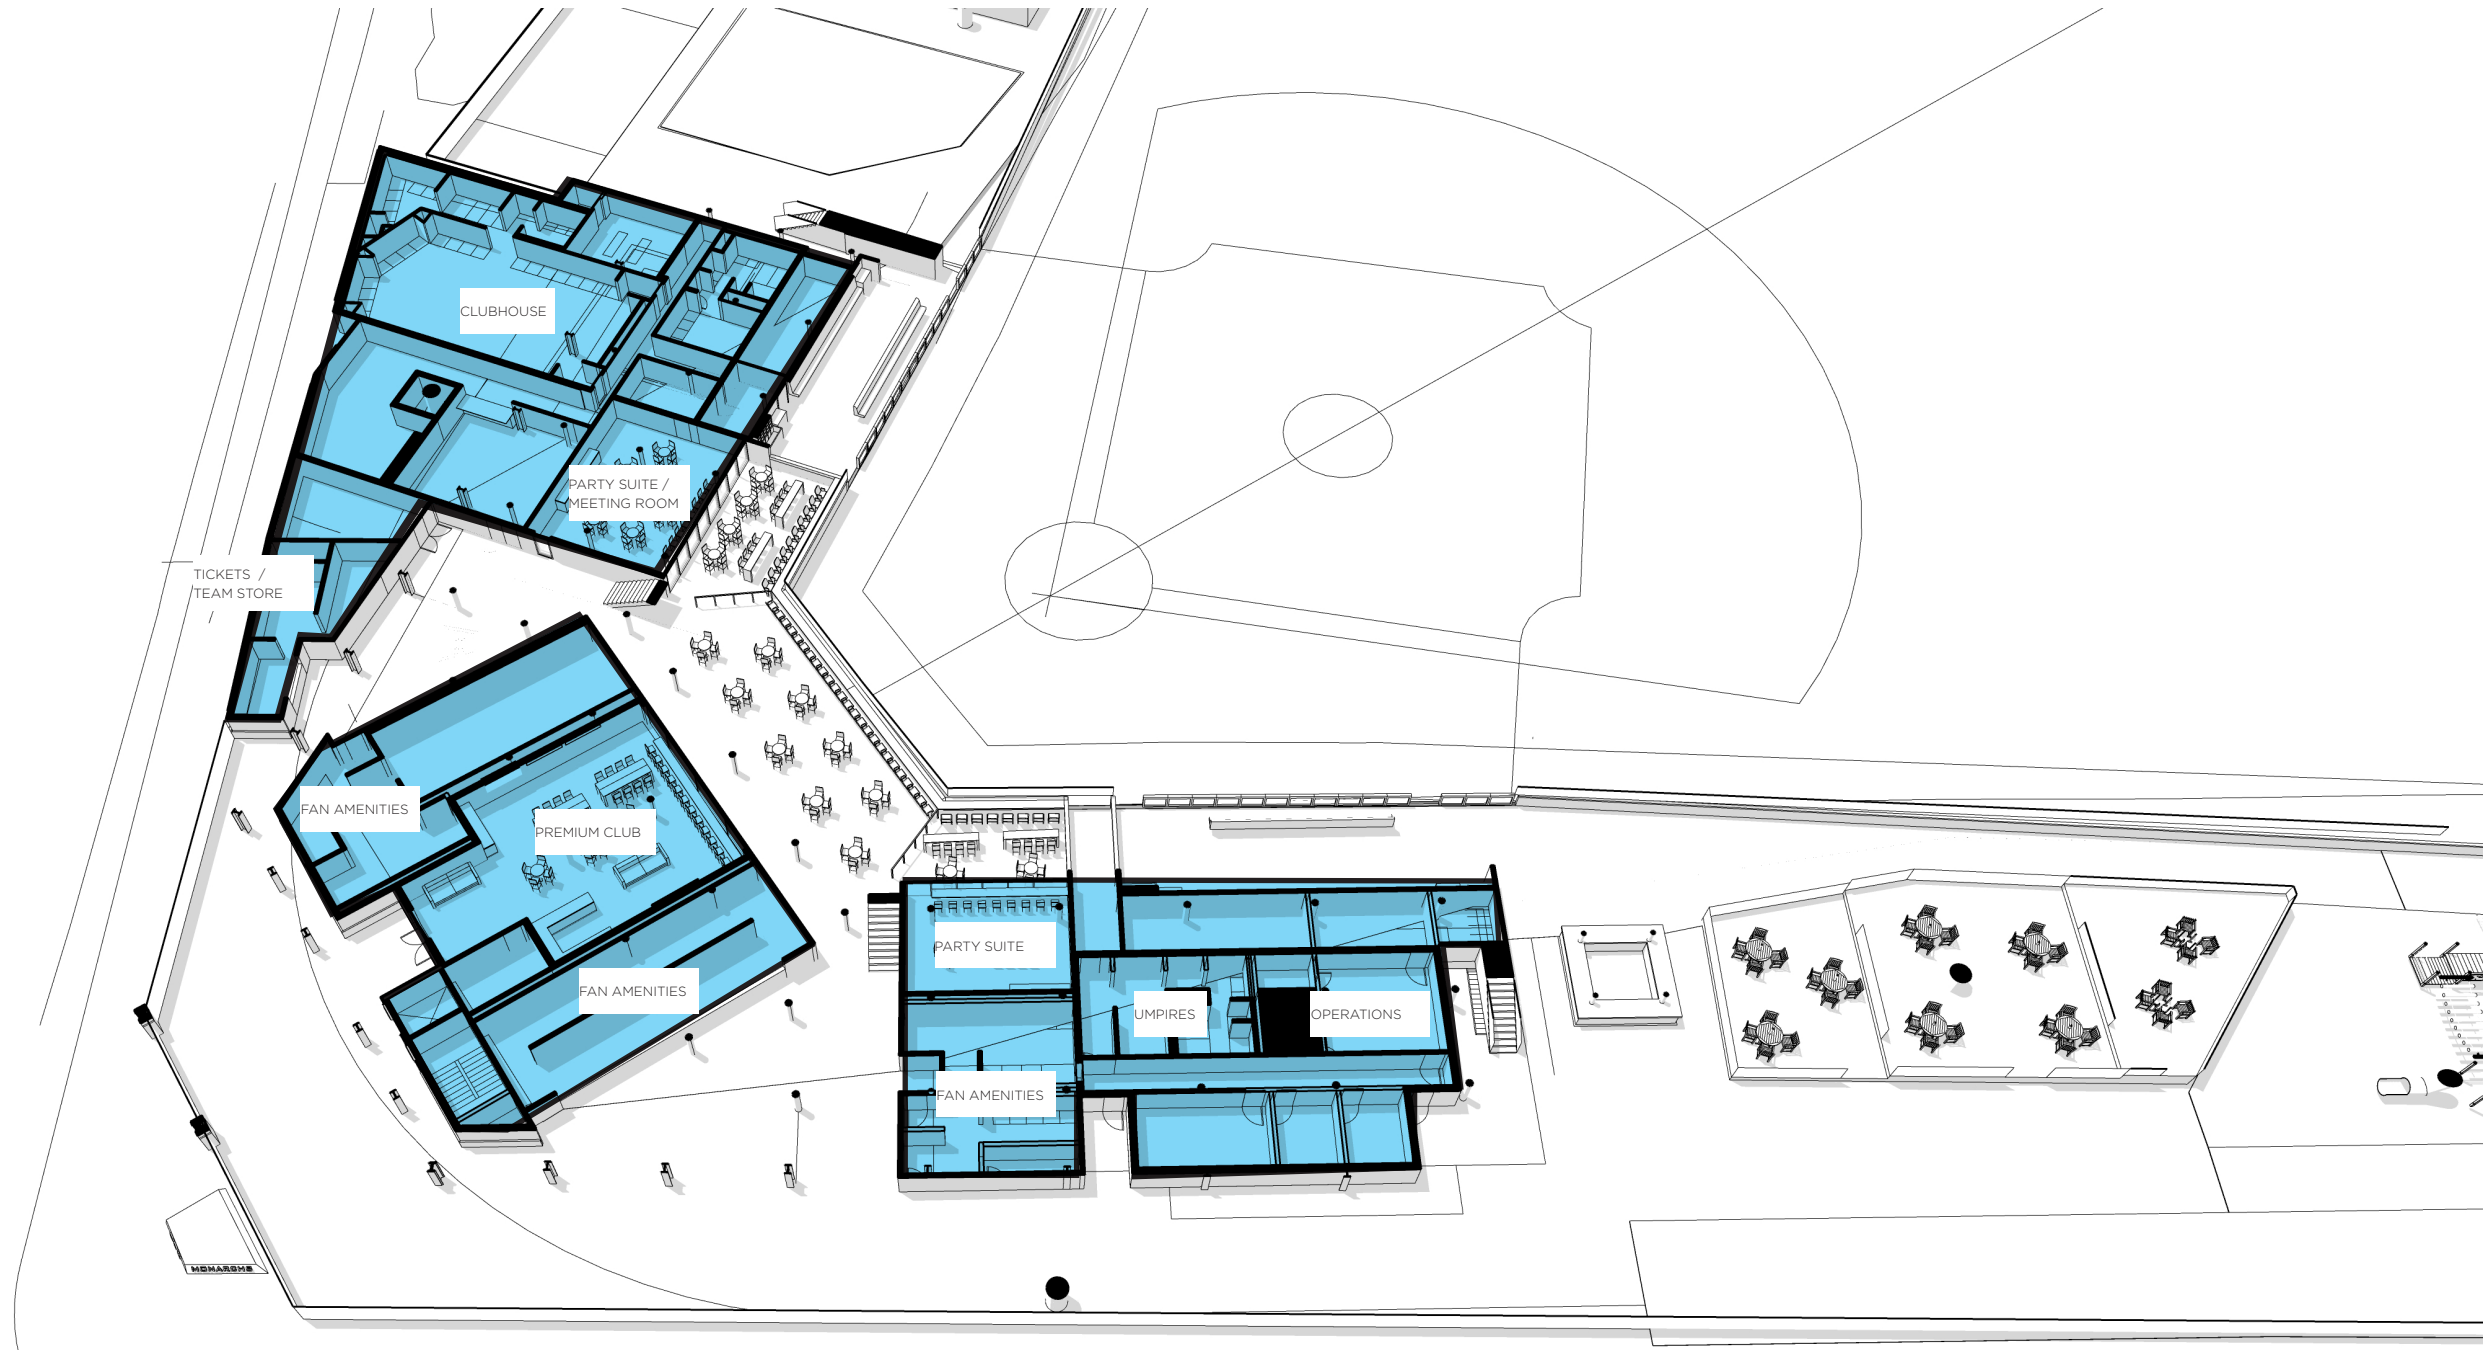

OLD DOMINION
BUD METHENY BASEBALL COMPLEX
BALLPARK IMPROVEMENTS

EXISTING CONDITIONS

EXISTING CONDITIONS - EXISTING CONDITION

PROJECT GOALS:

- UPDATE BALLPARK TO MEET STANDARDS FOR HOSTING REGIONALS -**
- IMPROVE PLAYER FACILITIES / ENHANCE RECRUITING PATH -**
- ENHANCE FAN EXPERIENCE -**

RENOVATION CONCEPT

CONCEPT DESIGN - SITE PLAN

CONCEPT DESIGN - FIELD LEVEL PLAN

CONCEPT DESIGN - OFFICE LEVEL PLAN

CONCEPT DESIGN - PRESS LEVEL PLAN

CONCEPT DESIGN - FIELD LEVEL PLAN (PREMIUM SPACES)

CONCEPT DESIGN - PRESS LEVEL PLAN

CONCEPT DESIGN - FIRST BASE SECTION

CONCEPT DESIGN - HOME PLATE SECTION

CONCEPT DESIGN - THIRD BASE SECTION

CONCEPT DESIGN - VIEW 2 - SEATING BOWL (EXISTING)

CONCEPT DESIGN - VIEW 1 - HOME PLATE CLUB

CONCEPT DESIGN - VIEW 2 - SEATING BOWL (EXISTING)

CONCEPT DESIGN - VIEW 2 - SEATING BOWL (BASE)

CONCEPT DESIGN - VIEW 2 - SEATING BOWL (WITH ADD ALT.)

CONCEPT DESIGN - VIEW 3 - HOME PLATE ENTRY (EXISTING)

CONCEPT DESIGN - VIEW 3 - HOME PLATE ENTRY (BASE)