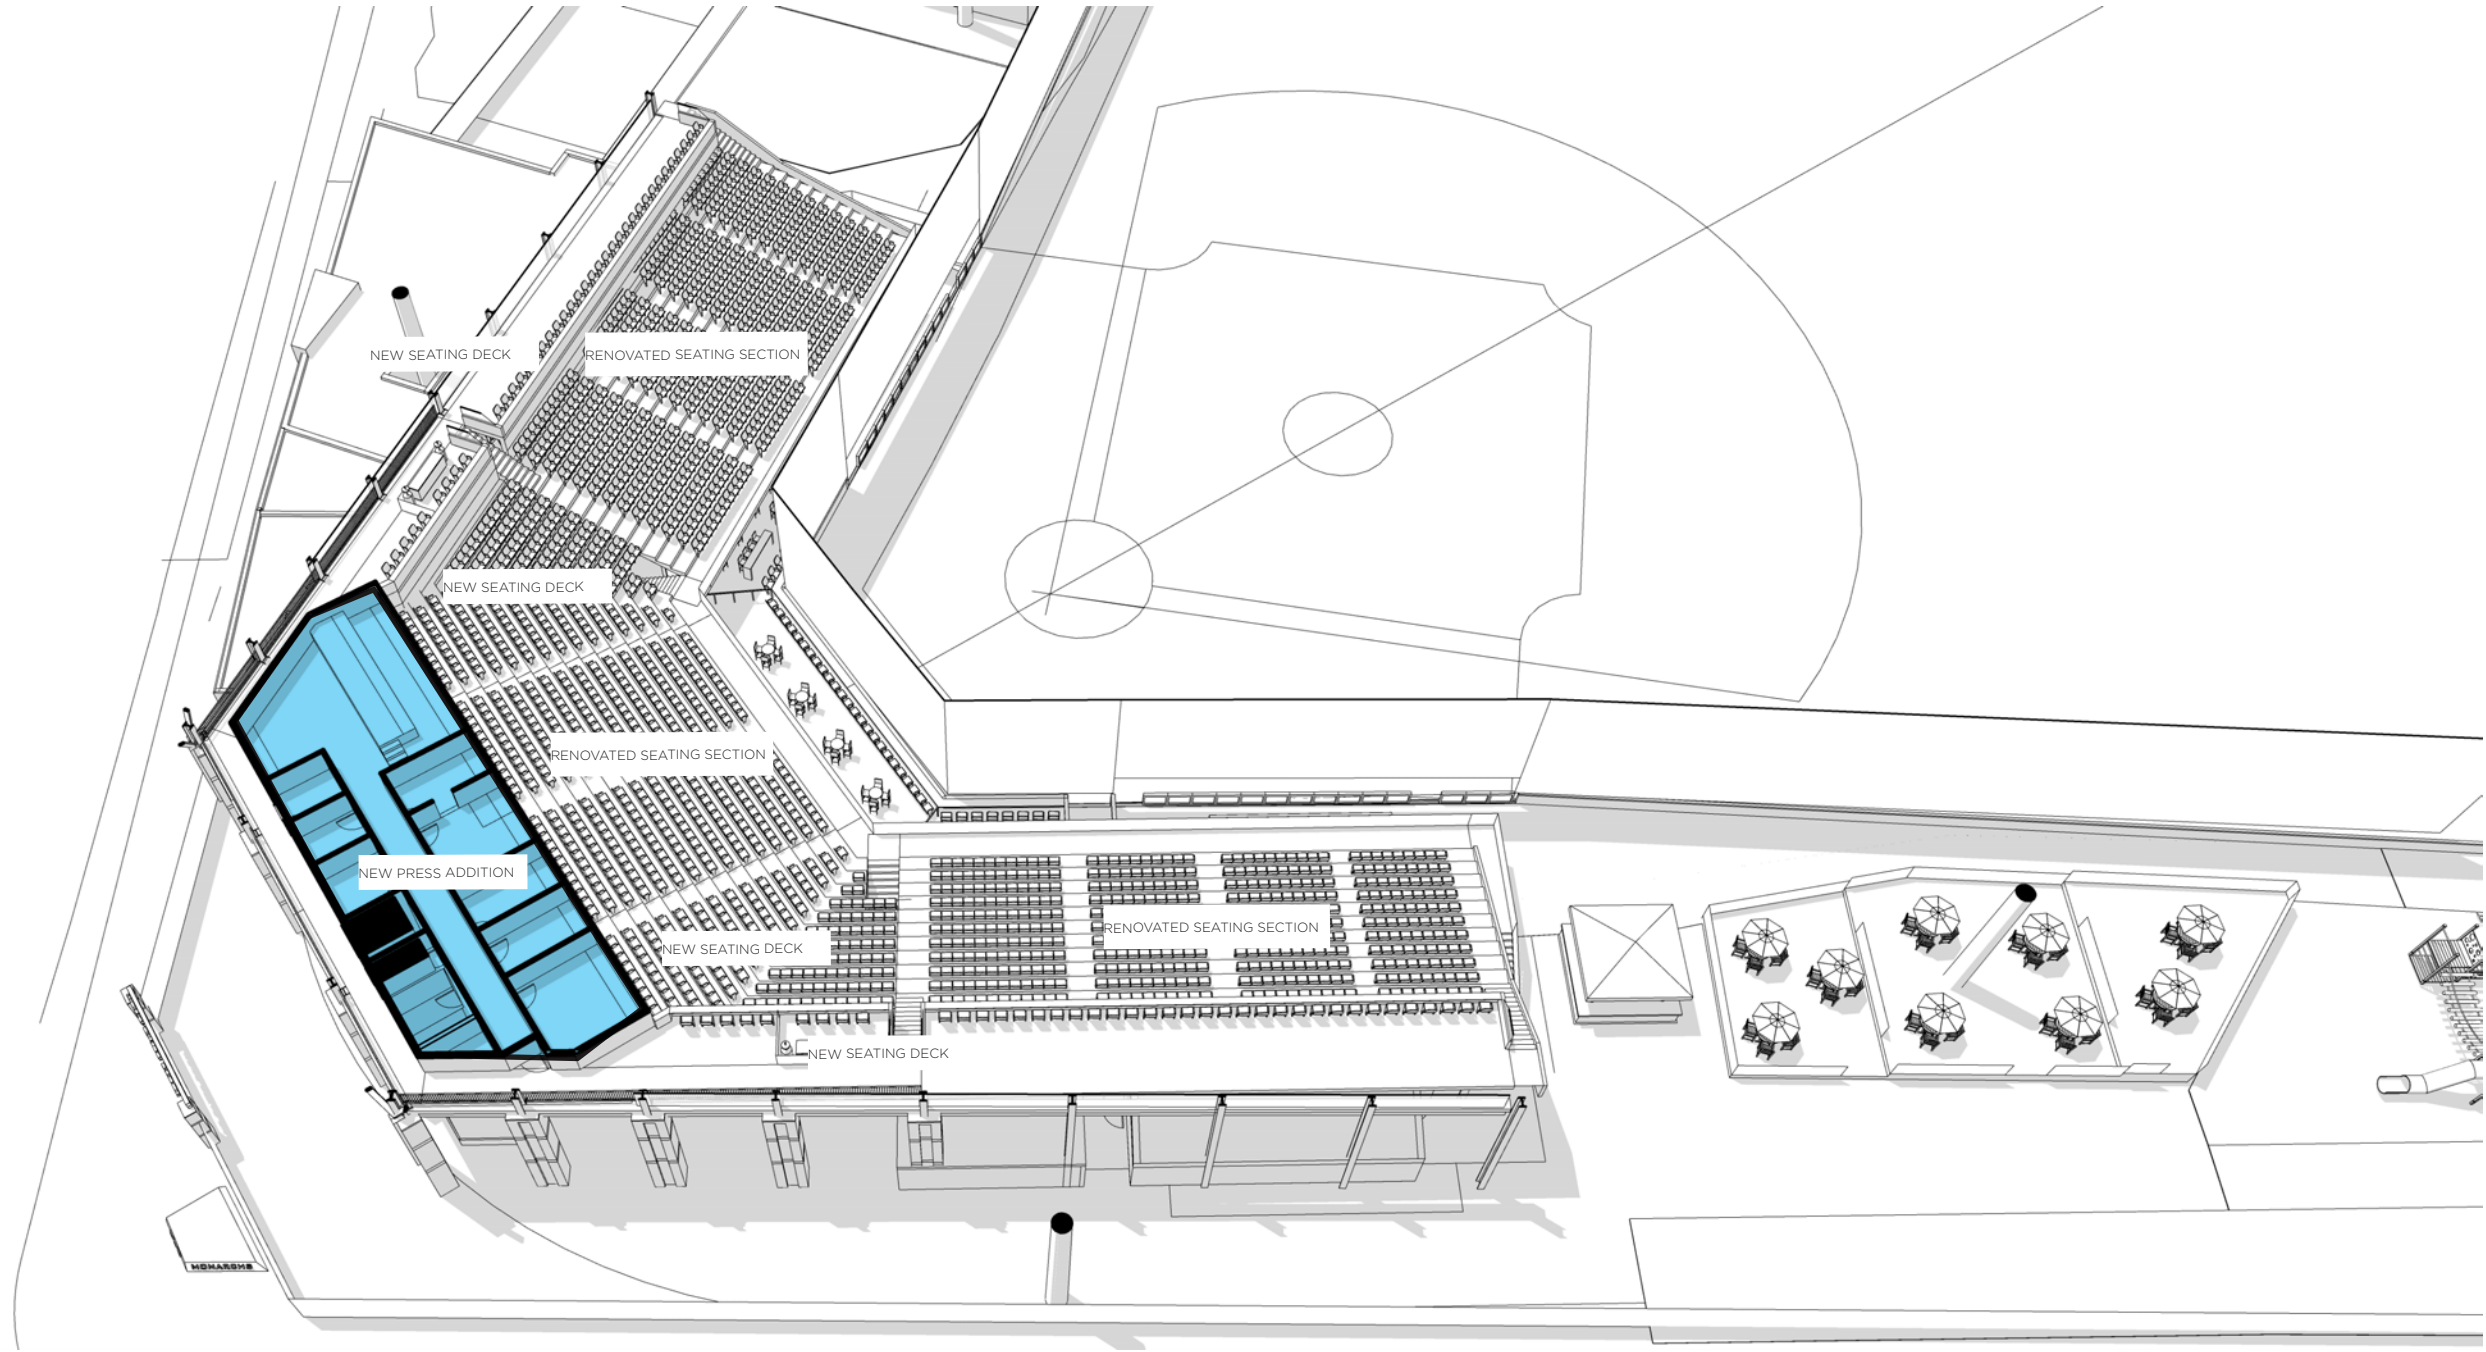

An architectural rendering of the Bud Metheny Baseball Complex stadium. The stadium features two tiers of seating with blue and white banners for the ODU Monarchs. The top tier has a central sign that reads "HOME OF THE MONARCHS". The field is green with a brown infield, and a white base is visible in the foreground. Two tall stadium light towers are positioned on either side of the stadium. The sky is blue with scattered clouds.

RENOVATION CONCEPT

CONCEPT DESIGN - SITE PLAN

CONCEPT DESIGN - FIELD LEVEL PLAN

CONCEPT DESIGN - OFFICE LEVEL PLAN

CONCEPT DESIGN - PRESS LEVEL PLAN

CONCEPT DESIGN - FIELD LEVEL PLAN (PREMIUM SPACES)

CONCEPT DESIGN - PRESS LEVEL PLAN

CONCEPT DESIGN - FIRST BASE SECTION

CONCEPT DESIGN - HOME PLATE SECTION

CONCEPT DESIGN - THIRD BASE SECTION

CONCEPT DESIGN - VIEW 2 - SEATING BOWL (EXISTING)

CONCEPT DESIGN - VIEW 1 - HOME PLATE CLUB

CONCEPT DESIGN - VIEW 2 - SEATING BOWL (EXISTING)

CONCEPT DESIGN - VIEW 2 - SEATING BOWL (BASE)

CONCEPT DESIGN - VIEW 2 - SEATING BOWL (WITH ADD ALT.)

CONCEPT DESIGN - VIEW 3 - HOME PLATE ENTRY (EXISTING)

CONCEPT DESIGN - VIEW 3 - HOME PLATE ENTRY (BASE)