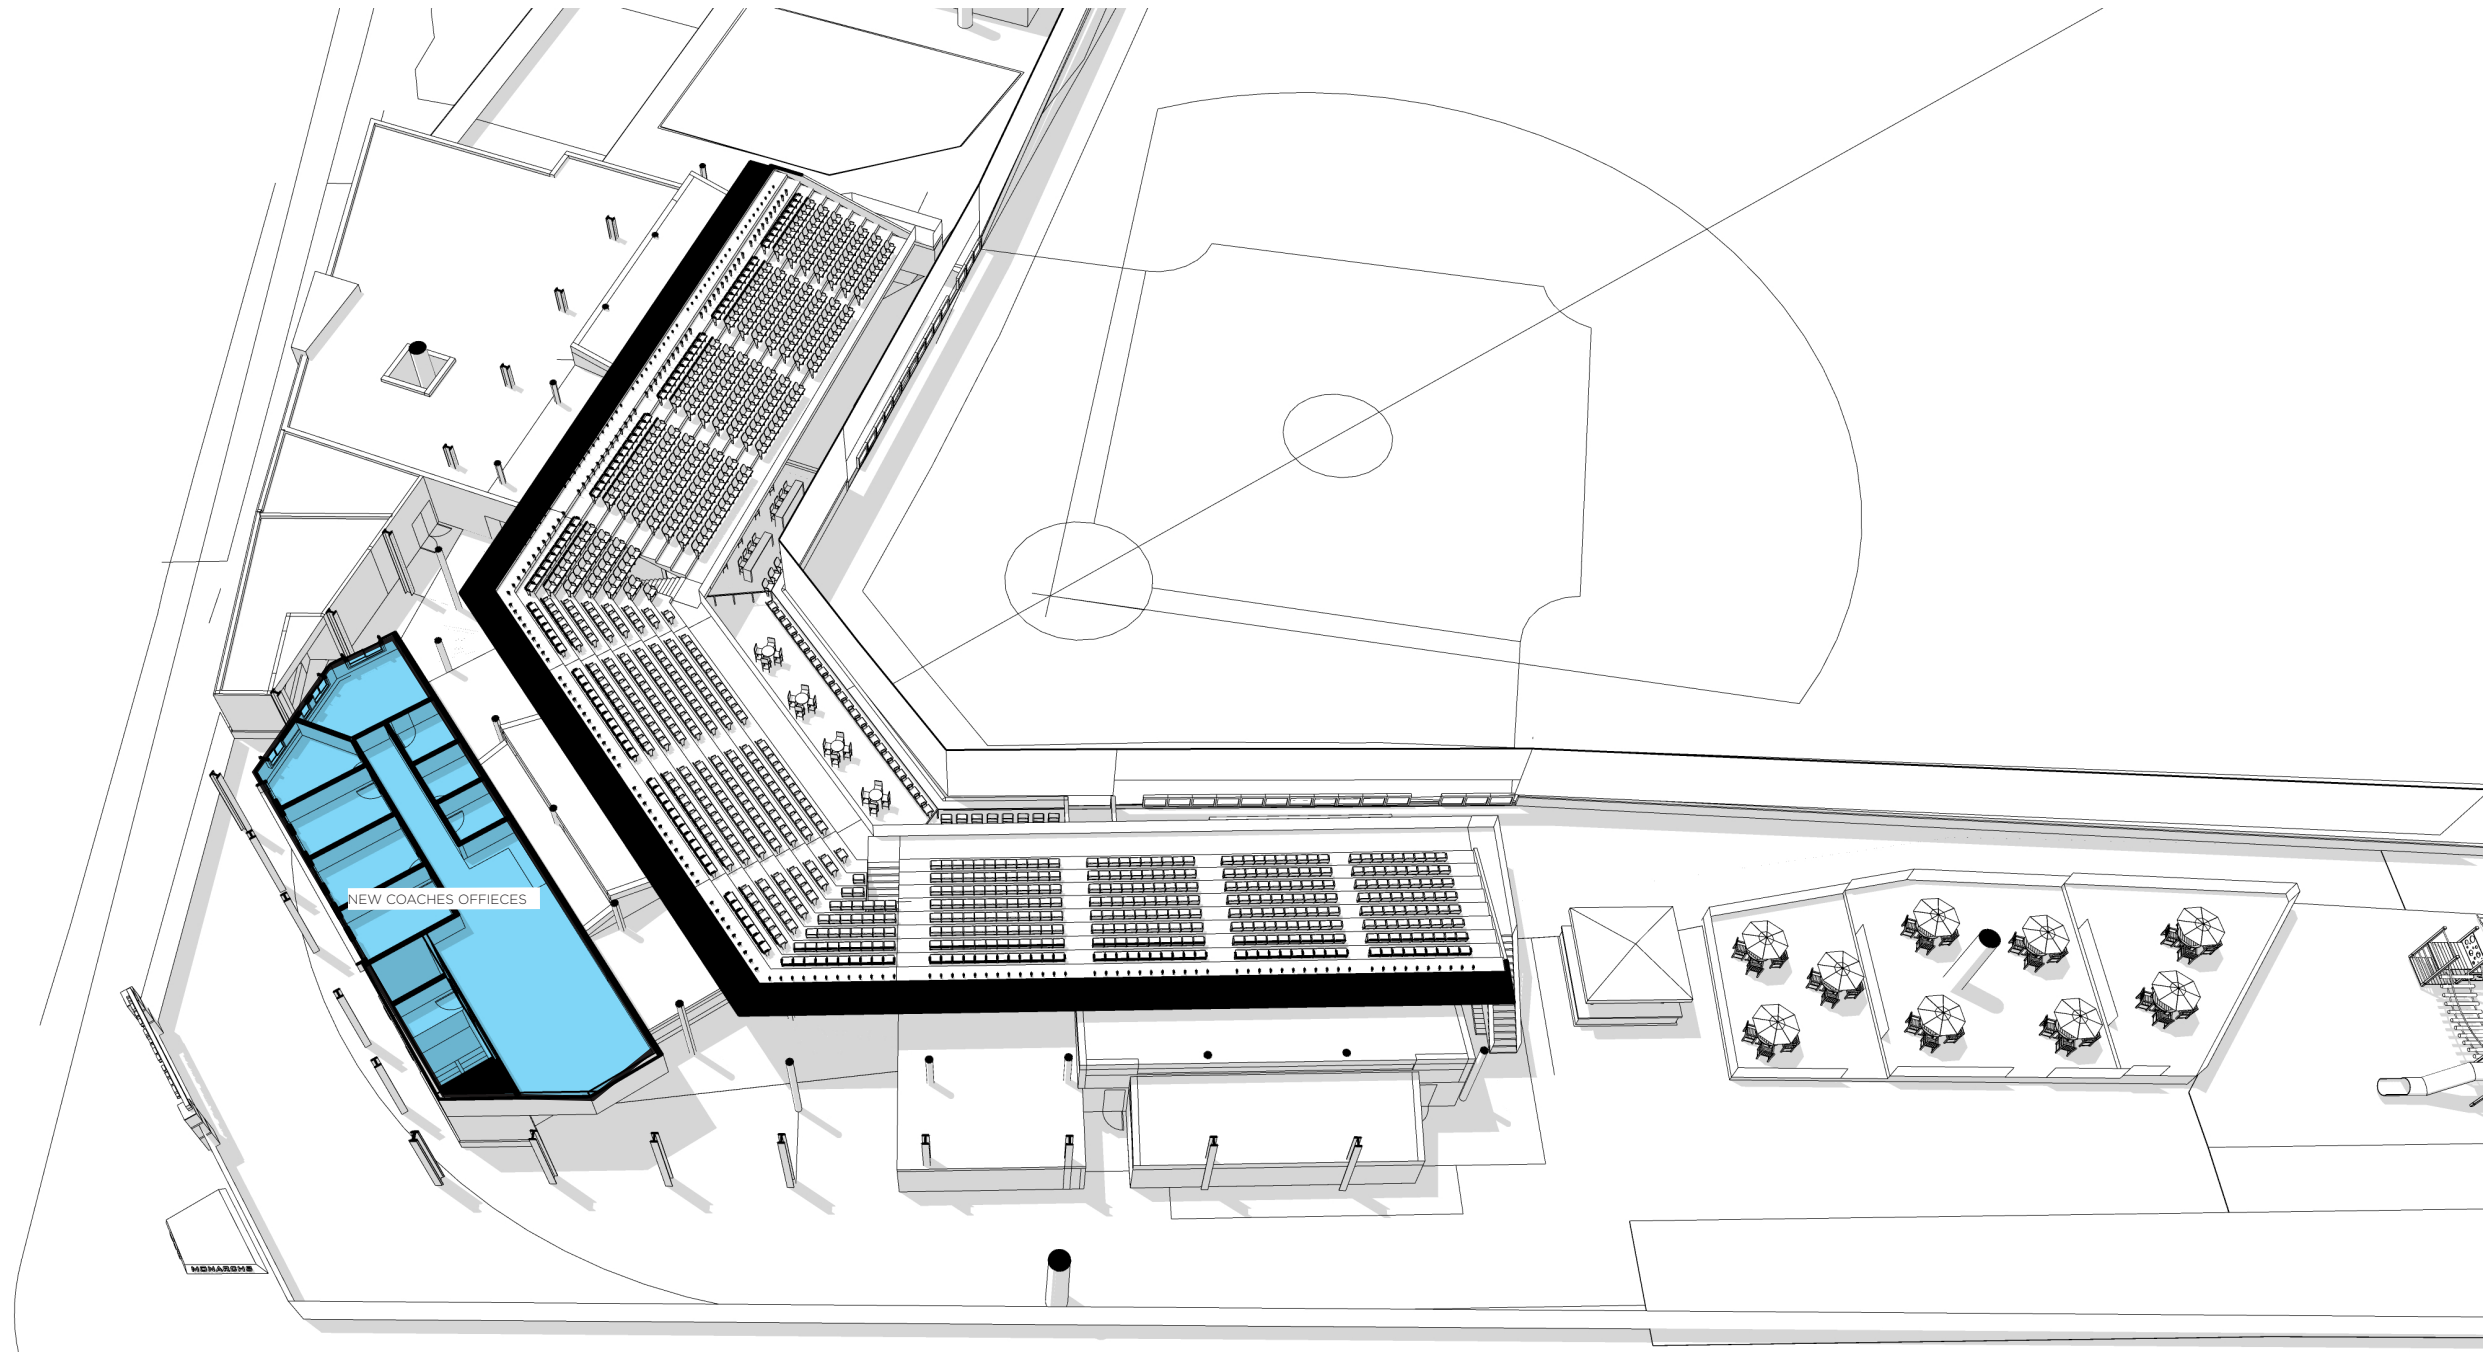

An architectural rendering of the Bud Metheny Baseball Complex stadium. The stadium features two tiers of seating with blue and white banners for the ODU Monarchs. The top tier has a central sign that reads "HOME OF THE MONARCHS". The field is green with a brown infield, and a white base is visible in the foreground. Two tall stadium light towers are positioned on either side of the stadium. The sky is blue with scattered clouds.

RENOVATION CONCEPT

CONCEPT DESIGN - SITE PLAN

CONCEPT DESIGN - FIELD LEVEL PLAN

CONCEPT DESIGN - OFFICE LEVEL PLAN

CONCEPT DESIGN - PRESS LEVEL PLAN

CONCEPT DESIGN - FIELD LEVEL PLAN (PREMIUM SPACES)

CONCEPT DESIGN - PRESS LEVEL PLAN

CONCEPT DESIGN - FIRST BASE SECTION

CONCEPT DESIGN - HOME PLATE SECTION

CONCEPT DESIGN - THIRD BASE SECTION

CONCEPT DESIGN - VIEW 2 - SEATING BOWL (EXISTING)

CONCEPT DESIGN - VIEW 1 - HOME PLATE CLUB

CONCEPT DESIGN - VIEW 2 - SEATING BOWL (EXISTING)

CONCEPT DESIGN - VIEW 2 - SEATING BOWL (BASE)

CONCEPT DESIGN - VIEW 2 - SEATING BOWL (WITH ADD ALT.)

CONCEPT DESIGN - VIEW 3 - HOME PLATE ENTRY (EXISTING)

CONCEPT DESIGN - VIEW 3 - HOME PLATE ENTRY (BASE)