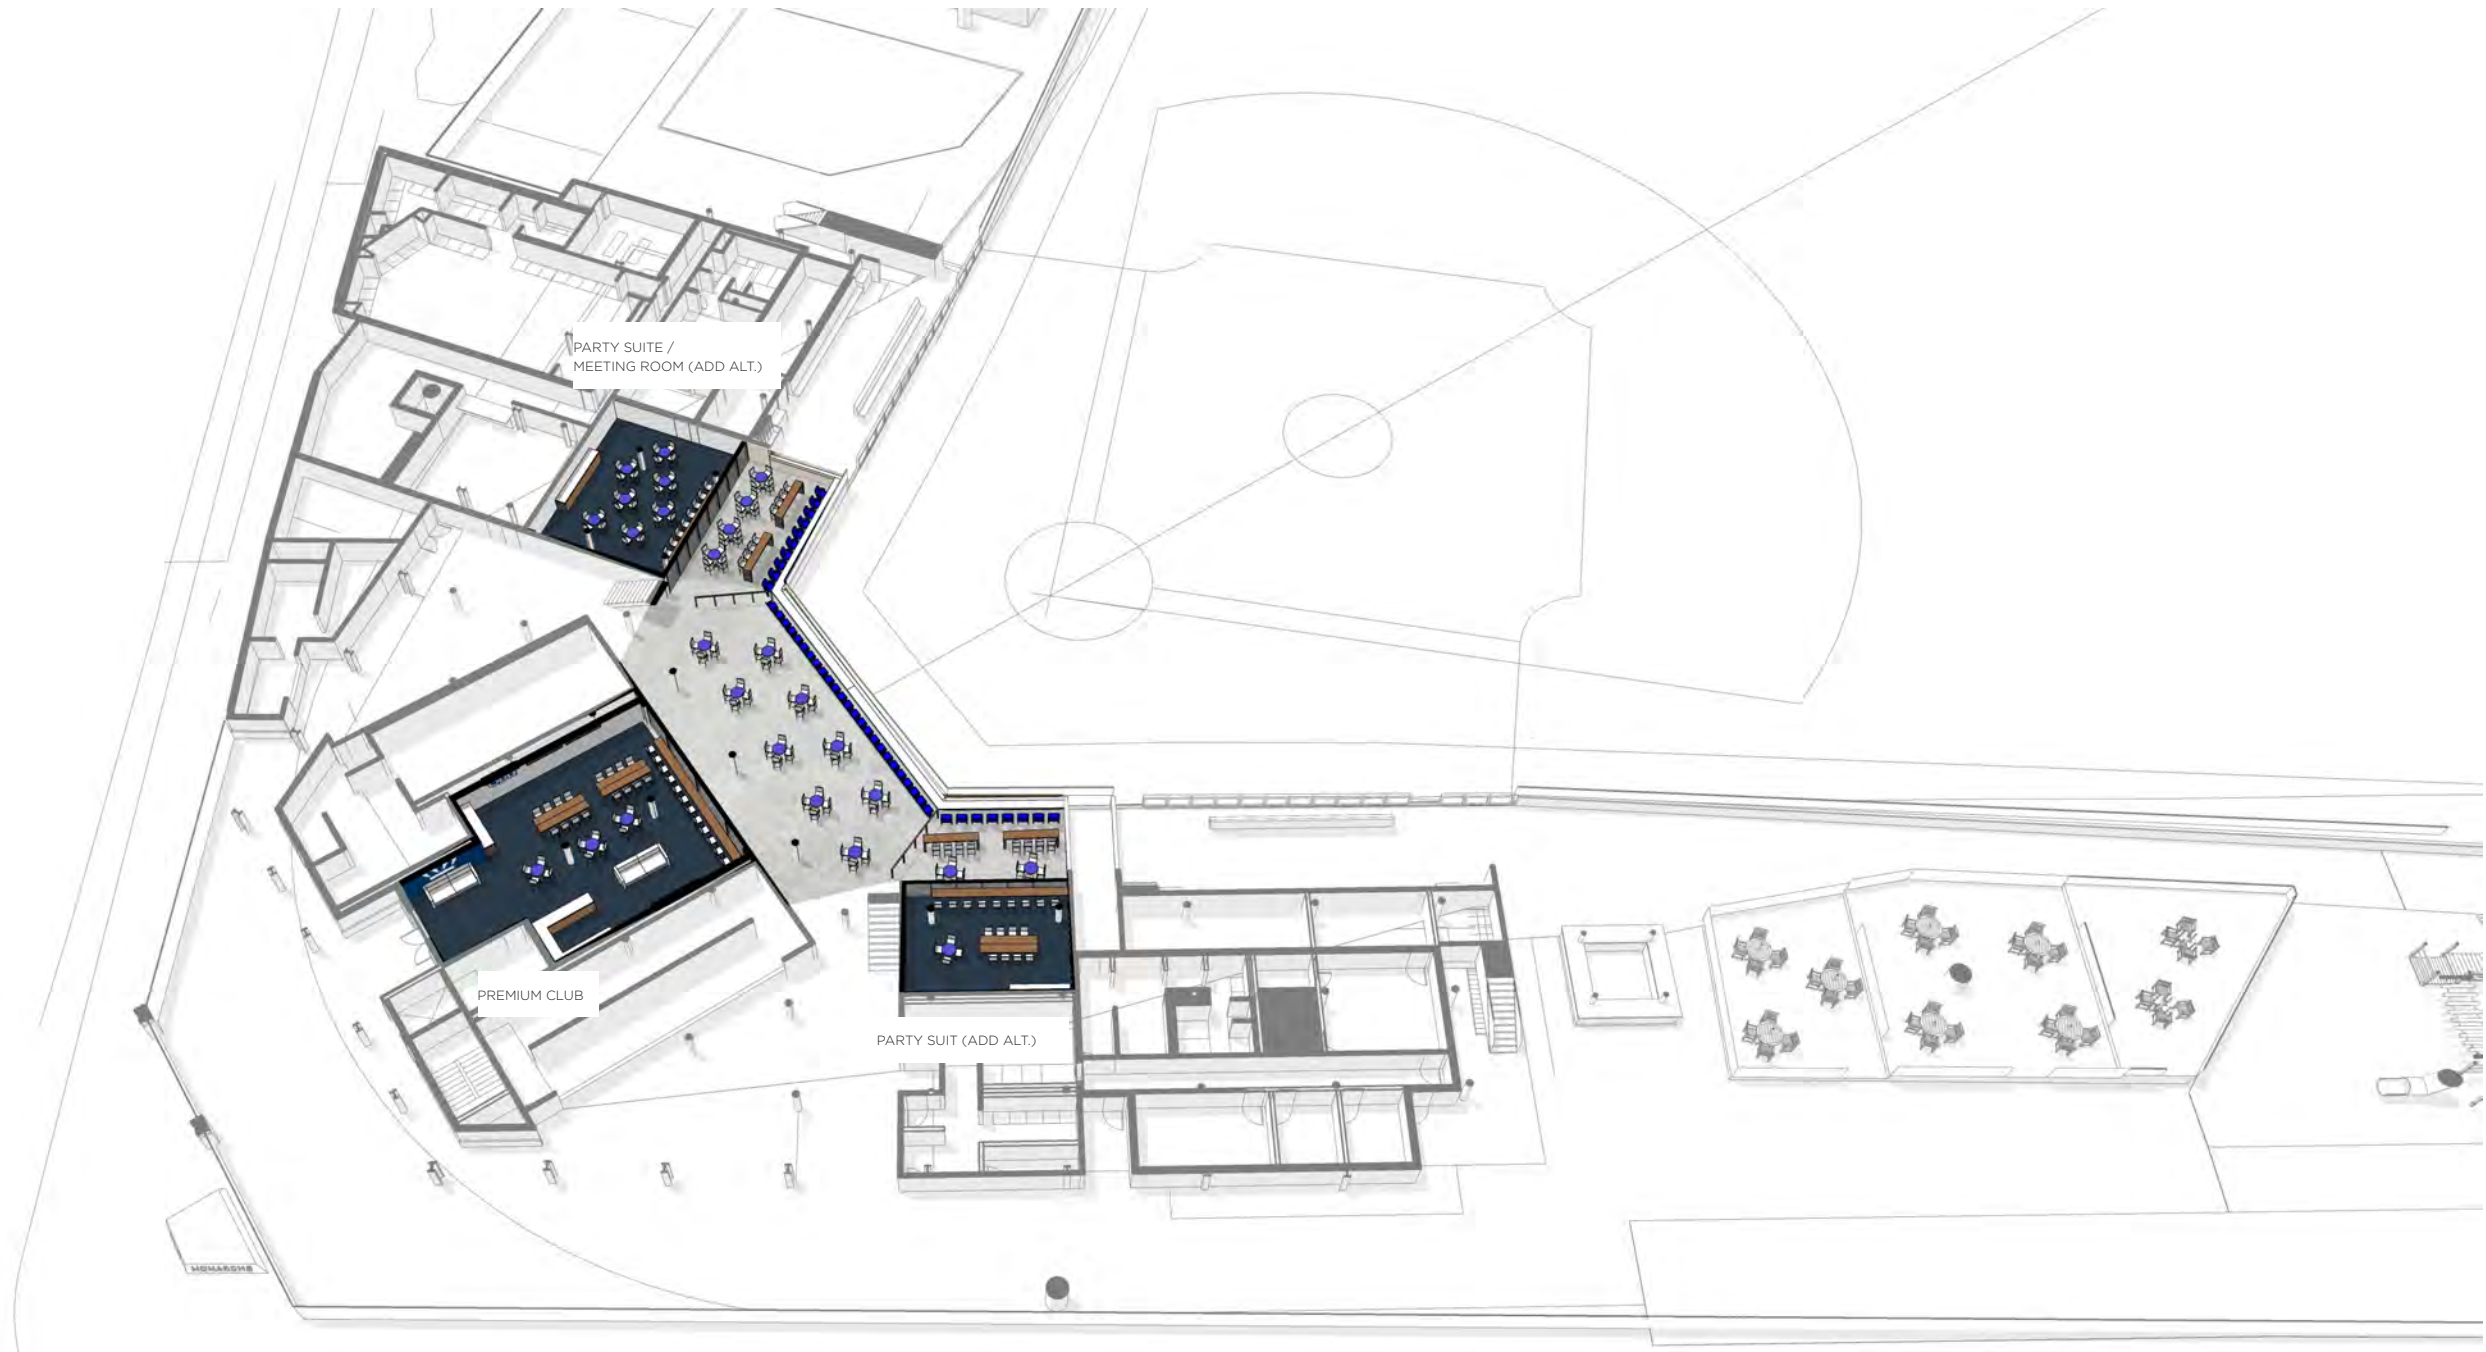

OLD DOMINION
BUD METHENY BASEBALL COMPLEX
BALLPARK IMPROVEMENTS

EXISTING CONDITIONS

EXISTING CONDITIONS - EXISTING CONDITION

PROJECT GOALS:

- UPDATE BALLPARK TO MEET STANDARDS FOR HOSTING REGIONALS -**
- IMPROVE PLAYER FACILITIES / ENHANCE RECRUITING PATH -**
- ENHANCE FAN EXPERIENCE -**

RENOVATION CONCEPT

CONCEPT DESIGN - SITE PLAN

CONCEPT DESIGN - FIELD LEVEL PLAN

CONCEPT DESIGN - OFFICE LEVEL PLAN

CONCEPT DESIGN - PRESS LEVEL PLAN

CONCEPT DESIGN - FIELD LEVEL PLAN (PREMIUM SPACES)

CONCEPT DESIGN - PRESS LEVEL PLAN

CONCEPT DESIGN - FIRST BASE SECTION

CONCEPT DESIGN - HOME PLATE SECTION

CONCEPT DESIGN - THIRD BASE SECTION

CONCEPT DESIGN - VIEW 2 - SEATING BOWL (EXISTING)

CONCEPT DESIGN - VIEW 1 - HOME PLATE CLUB

CONCEPT DESIGN - VIEW 2 - SEATING BOWL (EXISTING)

CONCEPT DESIGN - VIEW 2 - SEATING BOWL (BASE)

CONCEPT DESIGN - VIEW 2 - SEATING BOWL (WITH ADD ALT.)

CONCEPT DESIGN - VIEW 3 - HOME PLATE ENTRY (EXISTING)

CONCEPT DESIGN - VIEW 3 - HOME PLATE ENTRY (BASE)