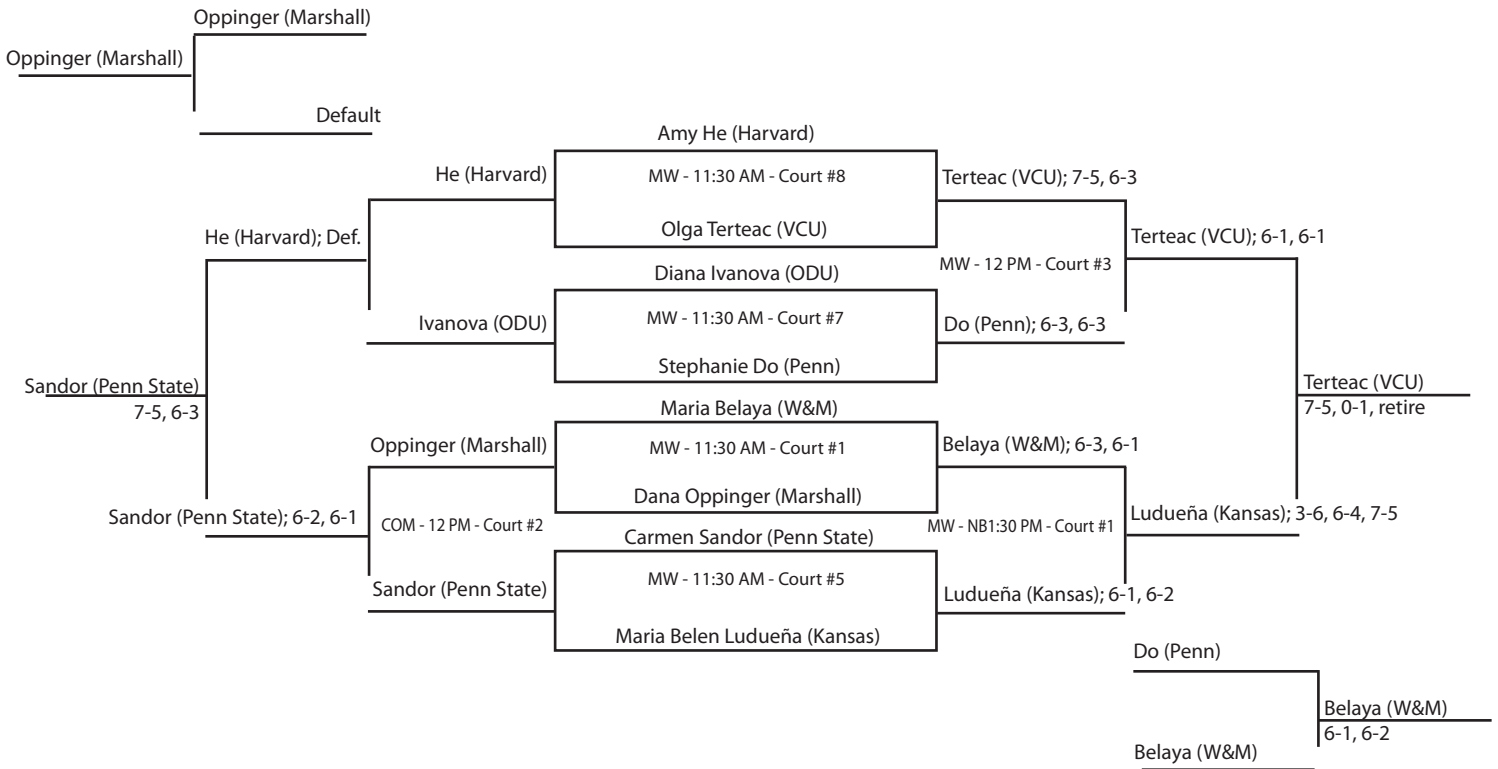

# 20th Annual Tribe Invitational • Williamsburg, Virginia • October 5-7, 2012

## MEGAN MOULTON-LEVY SINGLES FLIGHT

SUNDAY	SATURDAY	FRIDAY	SATURDAY	SUNDAY
--------	----------	--------	----------	--------