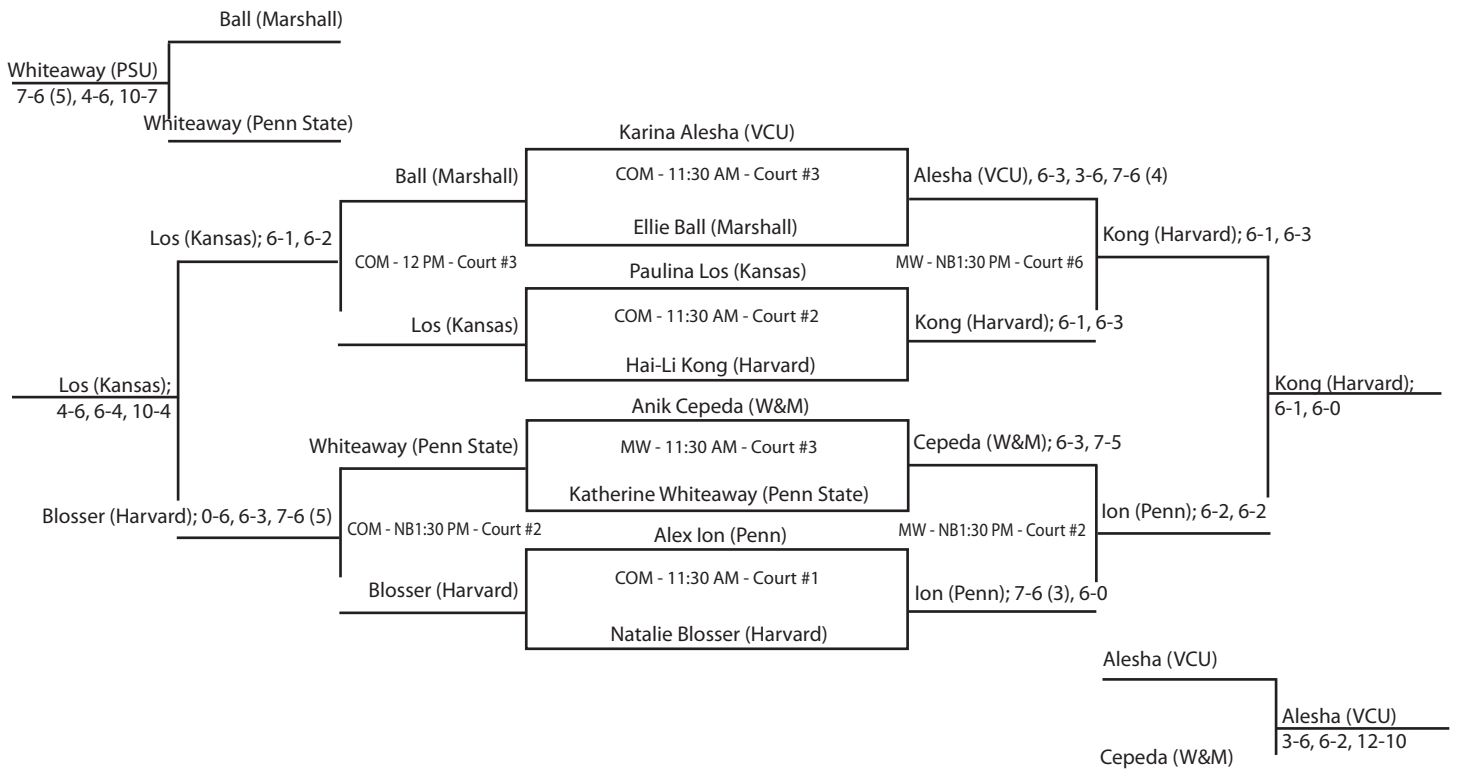

20th Annual Tribe Invitational • Williamsburg, Virginia • October 5-7, 2012

CHERIE DOW SINGLES FLIGHT

SUNDAY	SATURDAY	FRIDAY	SATURDAY	SUNDAY