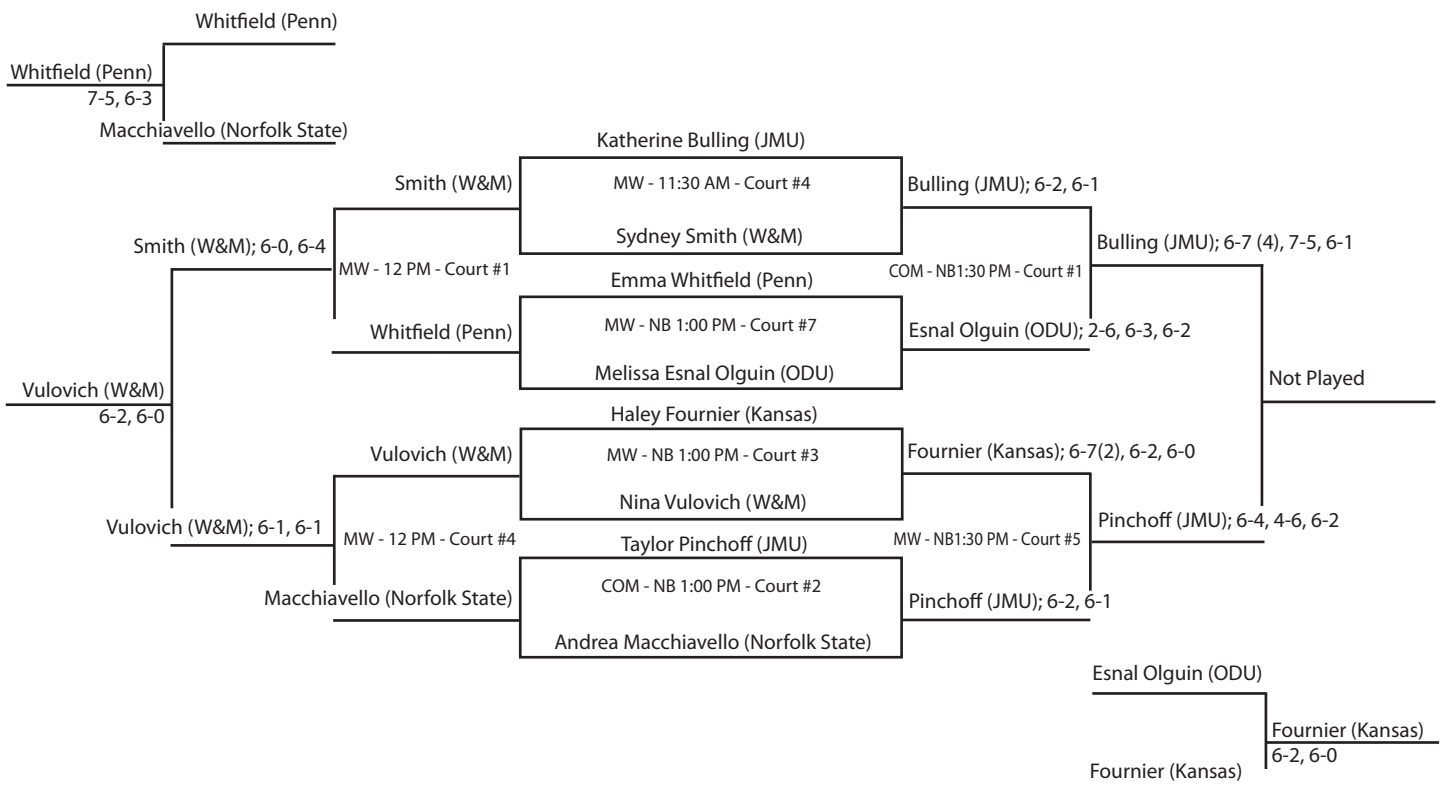

20th Annual Tribe Invitational • Williamsburg, Virginia • October 5-7, 2012

KRISTINE KURTH SINGLES FLIGHT

SUNDAY	SATURDAY	FRIDAY	SATURDAY	SUNDAY