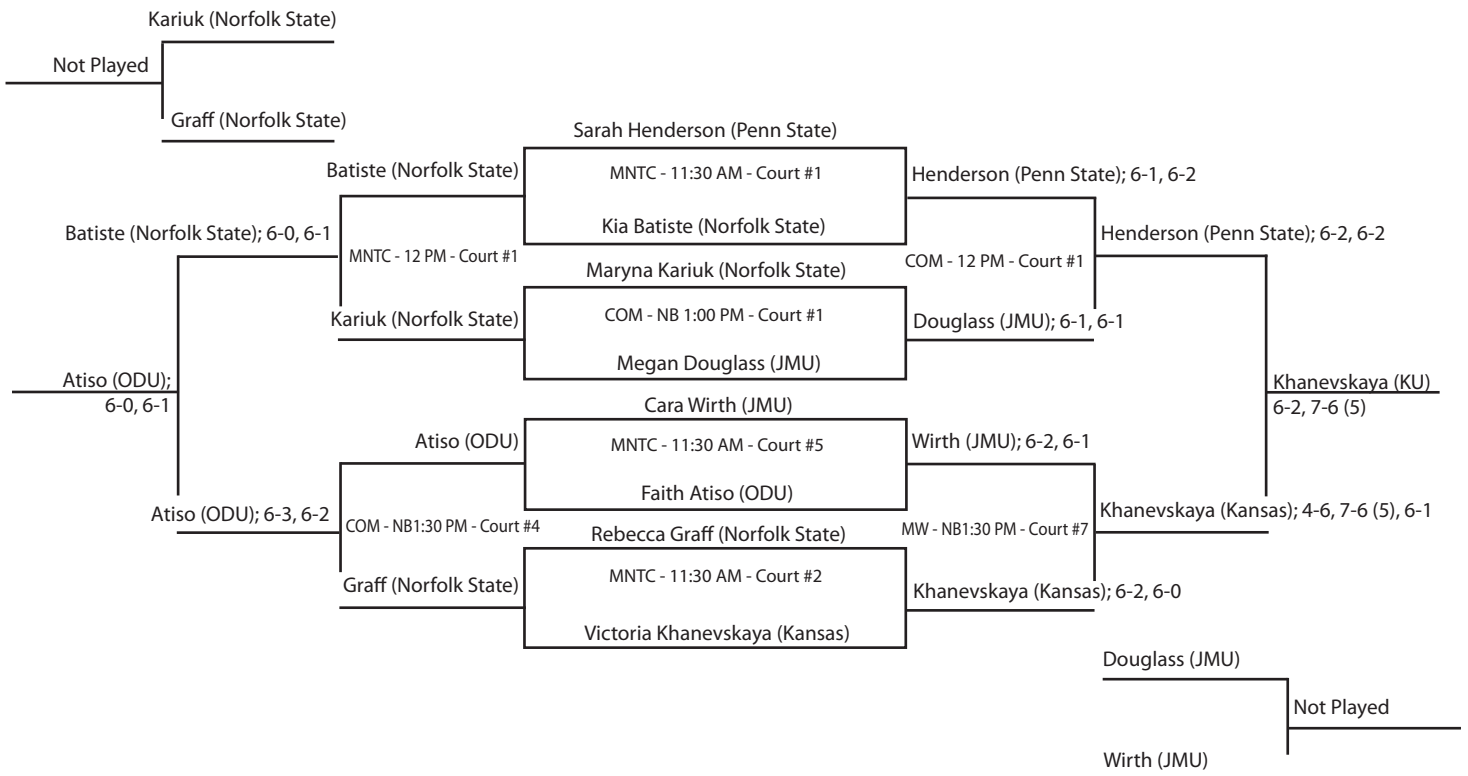

# 20th Annual Tribe Invitational • Williamsburg, Virginia • October 5-7, 2012

## MARGIE WATERS SINGLES FLIGHT

SUNDAY	SATURDAY	FRIDAY	SATURDAY	SUNDAY
--------	----------	--------	----------	--------

## MARION GENGLER SINGLES FLIGHT

SUNDAY	SATURDAY	FRIDAY	SATURDAY	SUNDAY
--------	----------	--------	----------	--------