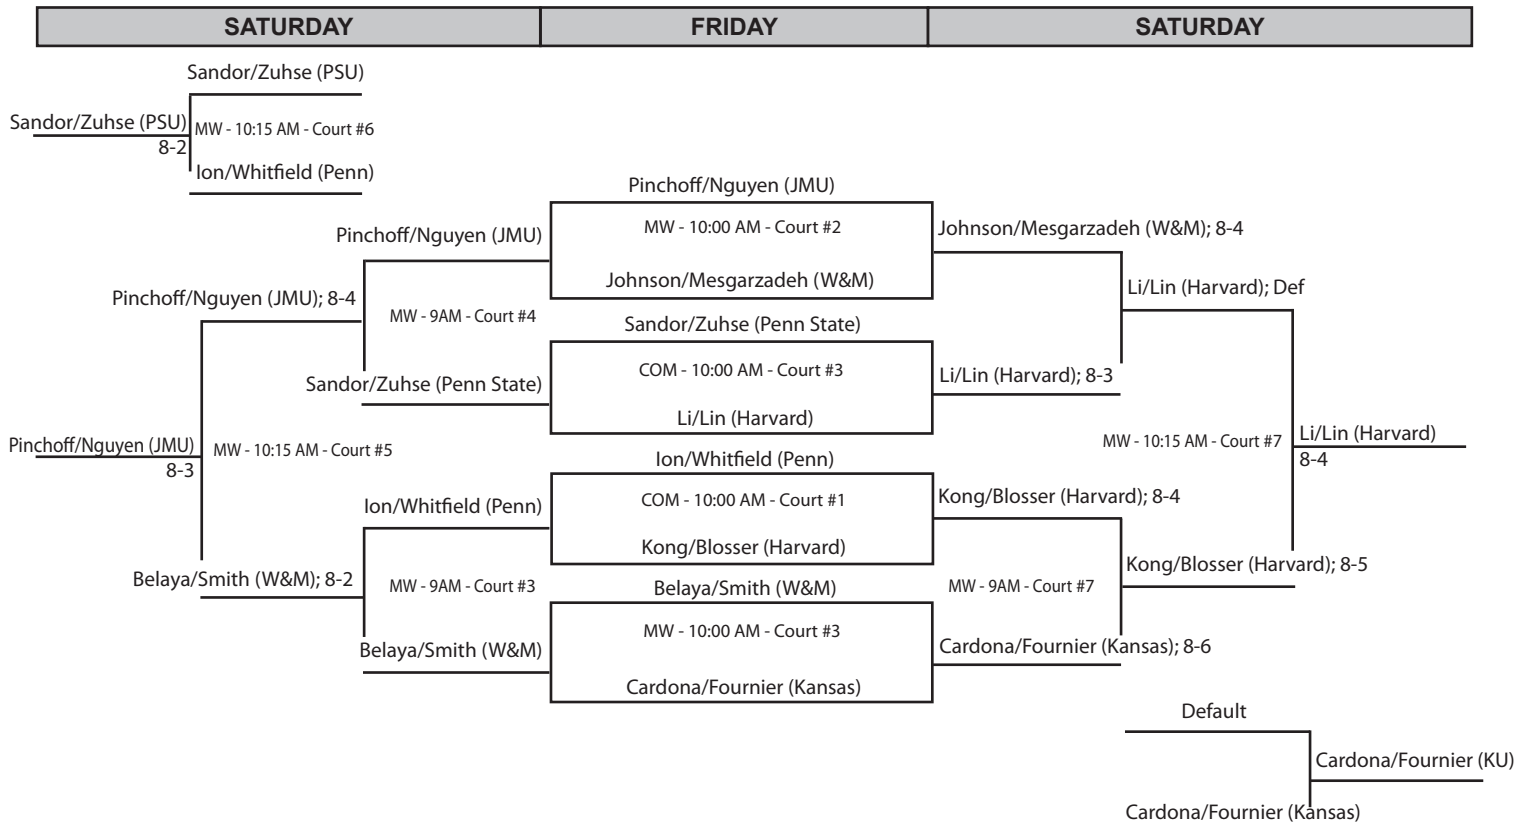

20th Annual Tribe Invitational • Williamsburg, Virginia • October 5-7, 2012

KATRIN GUENTHER DOUBLES FLIGHT