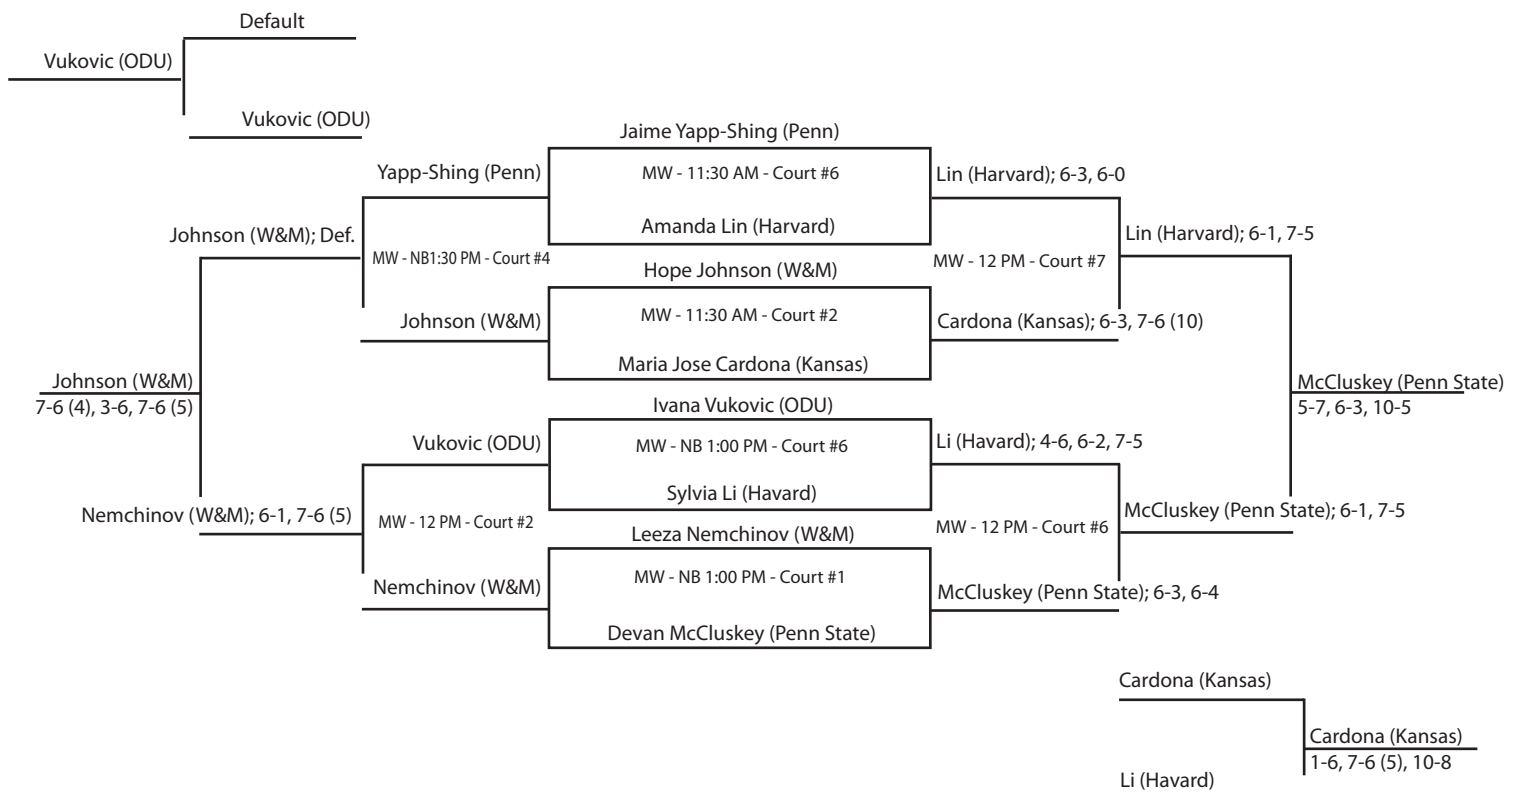

# 20th Annual Tribe Invitational • Williamsburg, Virginia • October 5-7, 2012

## MEGAN MOULTON-LEVY SINGLES FLIGHT

SUNDAY	SATURDAY	FRIDAY	SATURDAY	SUNDAY
--------	----------	--------	----------	--------