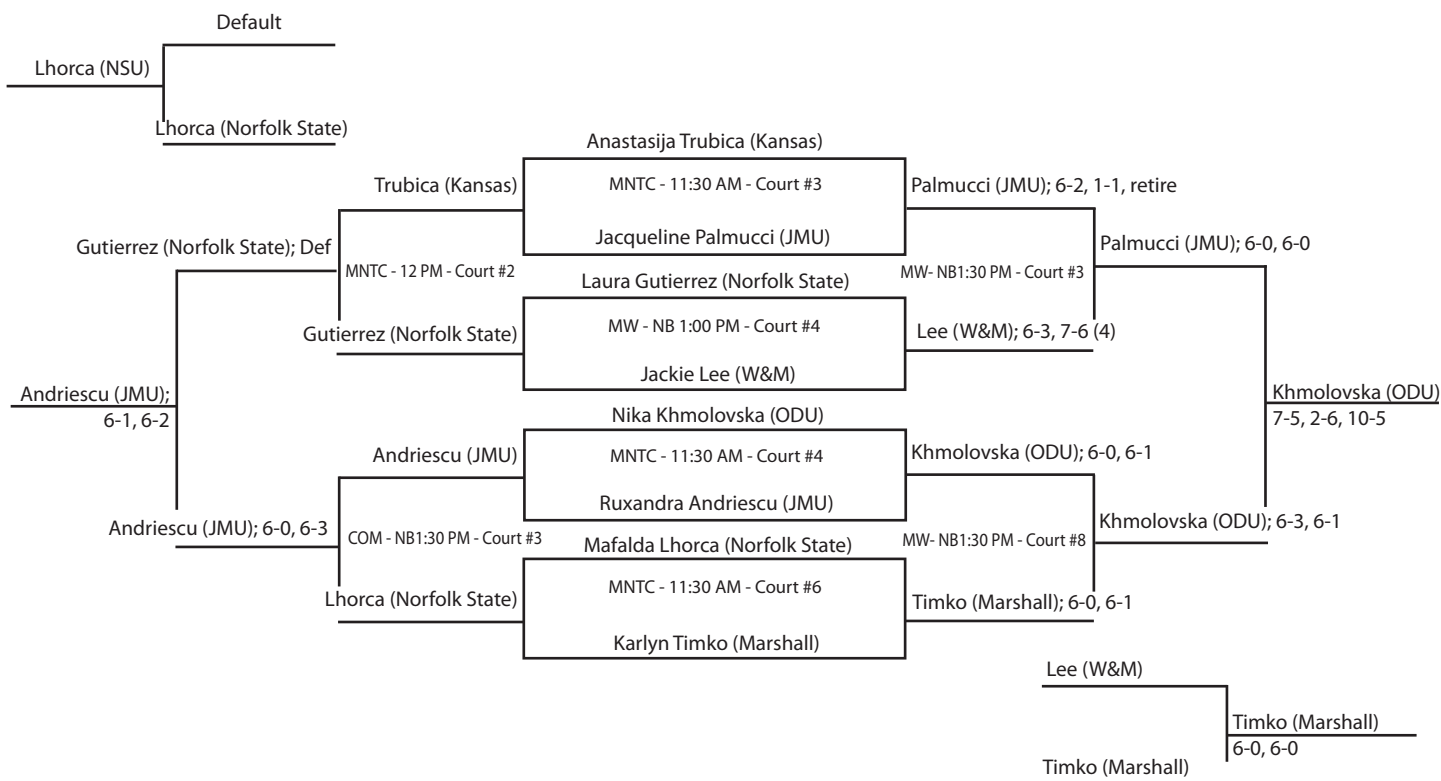

# 20th Annual Tribe Invitational • Williamsburg, Virginia • October 5-7, 2012

## KRISTINE KURTH SINGLES FLIGHT

SUNDAY	SATURDAY	FRIDAY	SATURDAY	SUNDAY
--------	----------	--------	----------	--------

## MARGIE WATERS SINGLES FLIGHT

SUNDAY	SATURDAY	FRIDAY	SATURDAY	SUNDAY
--------	----------	--------	----------	--------