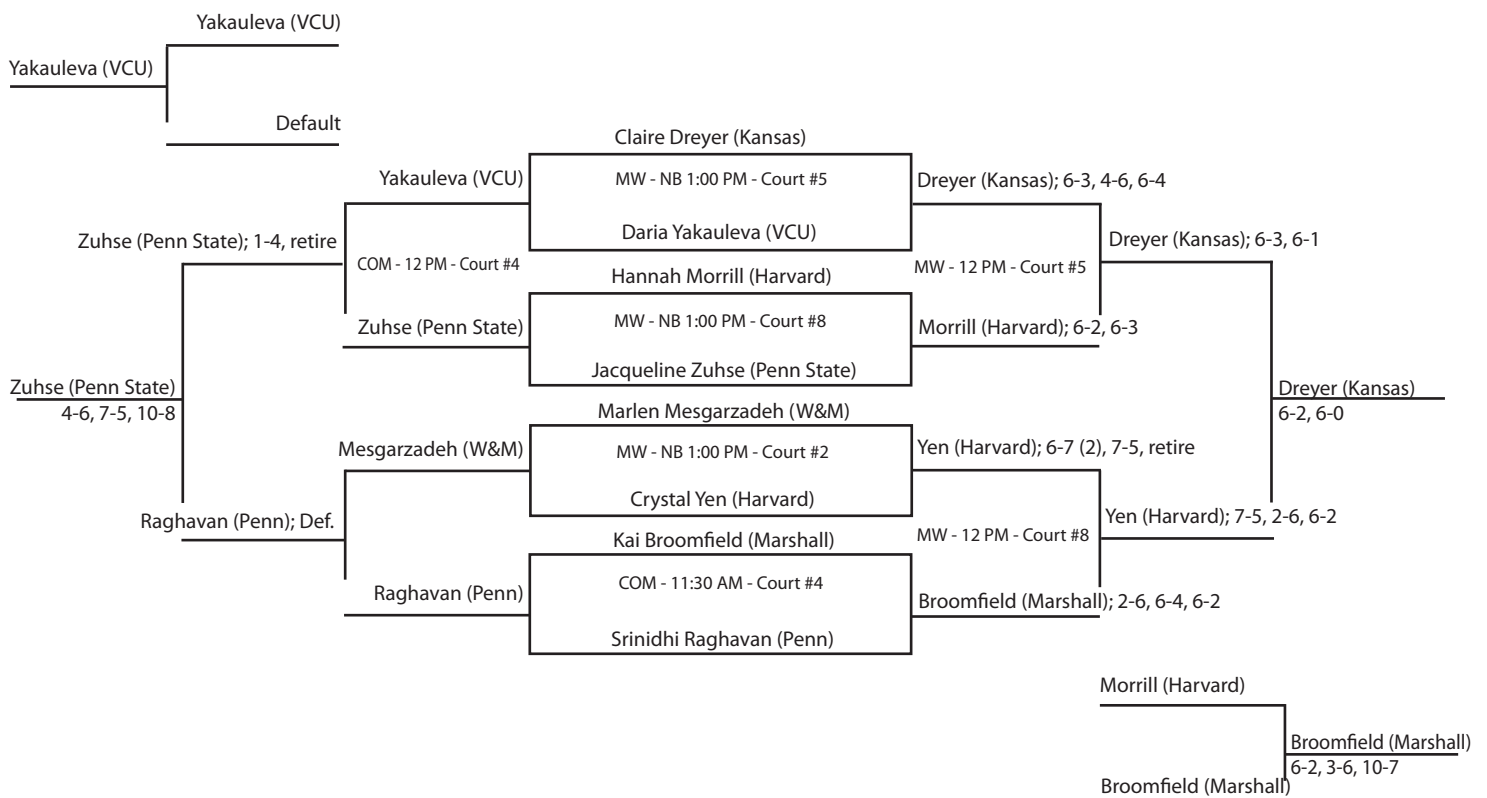

20th Annual Tribe Invitational • Williamsburg, Virginia • October 5-7, 2012

JULIE SHIFLET SINGLES FLIGHT

SUNDAY	SATURDAY	FRIDAY	SATURDAY	SUNDAY