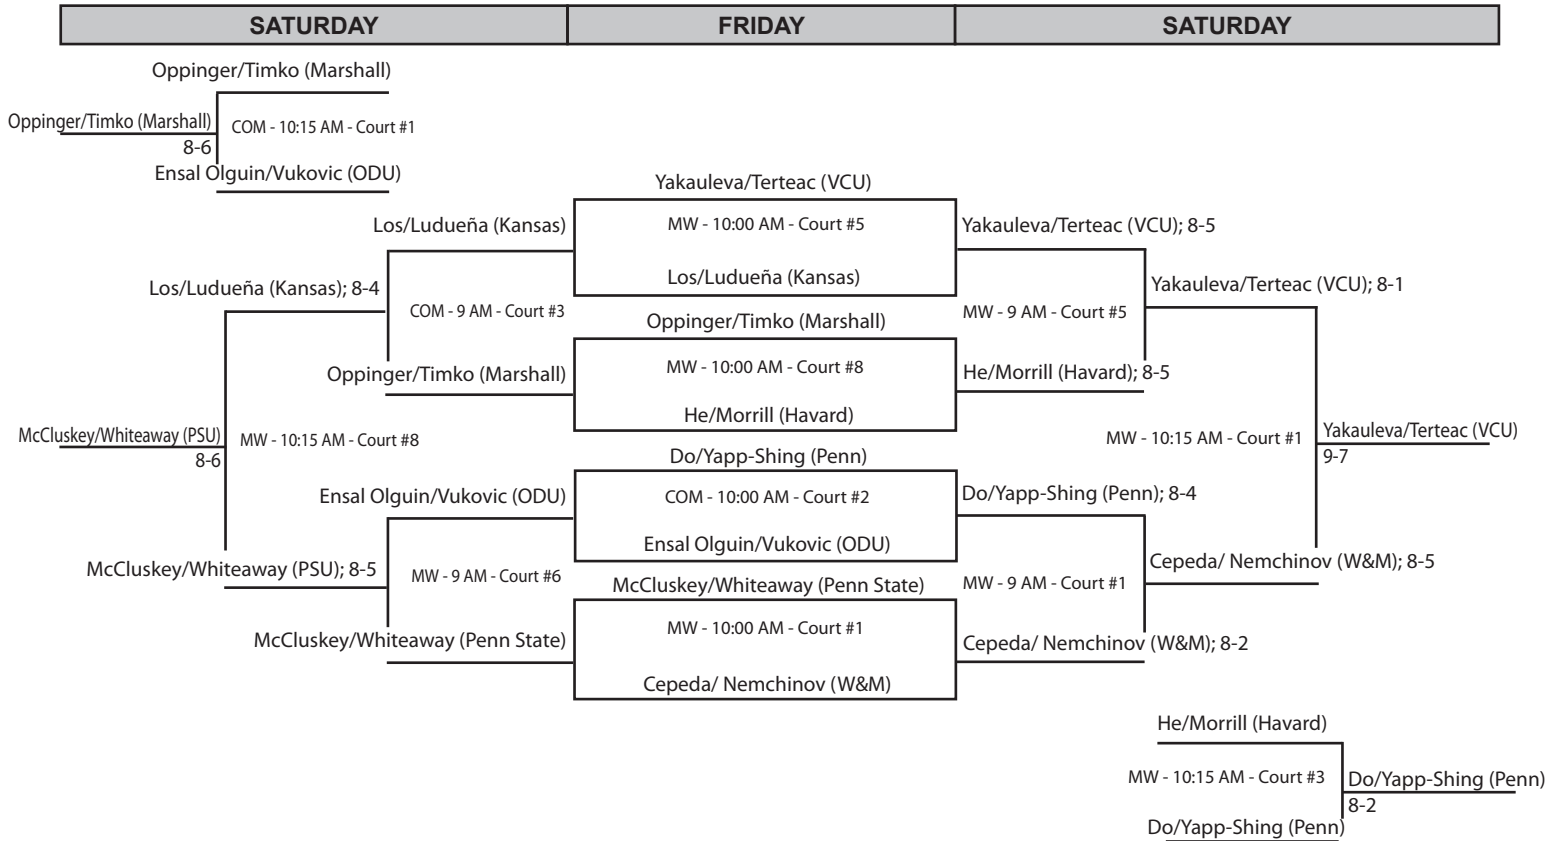

20th Annual Tribe Invitational • Williamsburg, Virginia • October 5-7, 2012

KAREN VAN DER MERWE DOUBLES FLIGHT