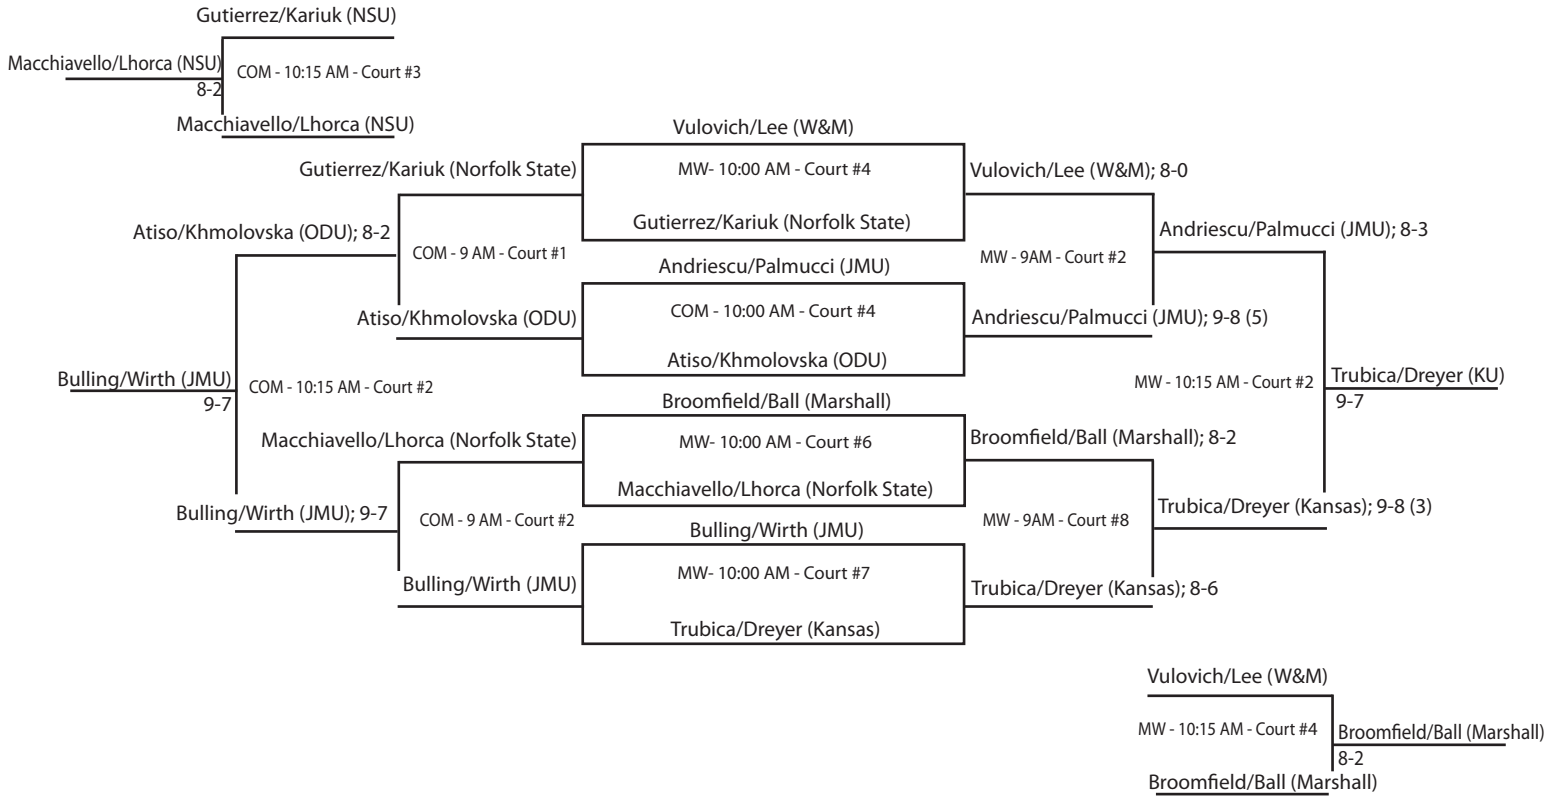

20th Annual Tribe Invitational • Williamsburg, Virginia • October 5-7, 2012

MICHELLE O DOUBLES FLIGHT

SATURDAY	FRIDAY	SATURDAY

Added Doubles Matches

Saturday, Oct. 6

Henderson (Penn State)/Khanevskaya (Kansas) def. Graff/Batiste (Norfolk State) - 8-0