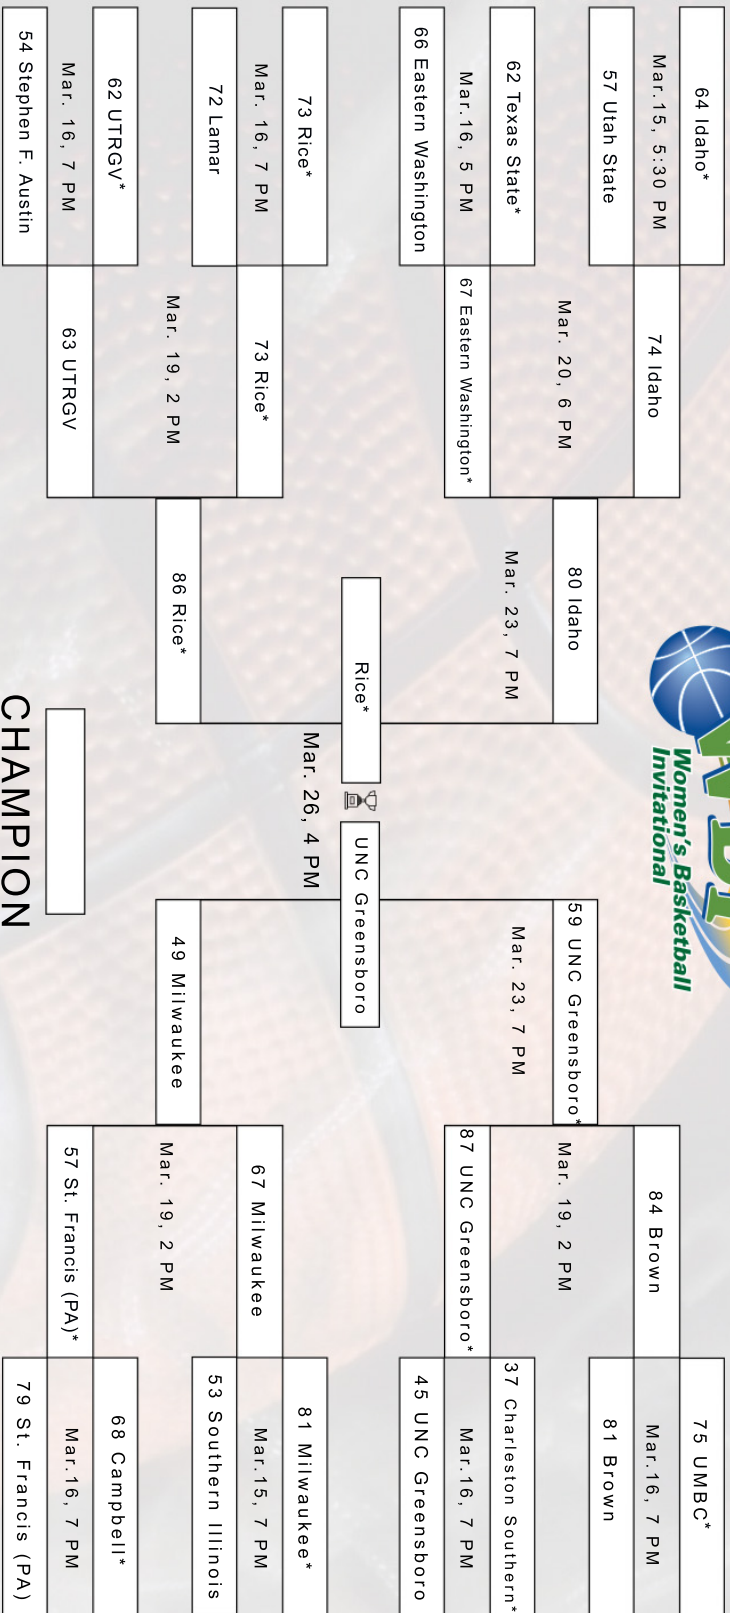

2017 WOMEN'S BASKETBALL INVITATIONAL

CHAMPION

*host team / all times local to site